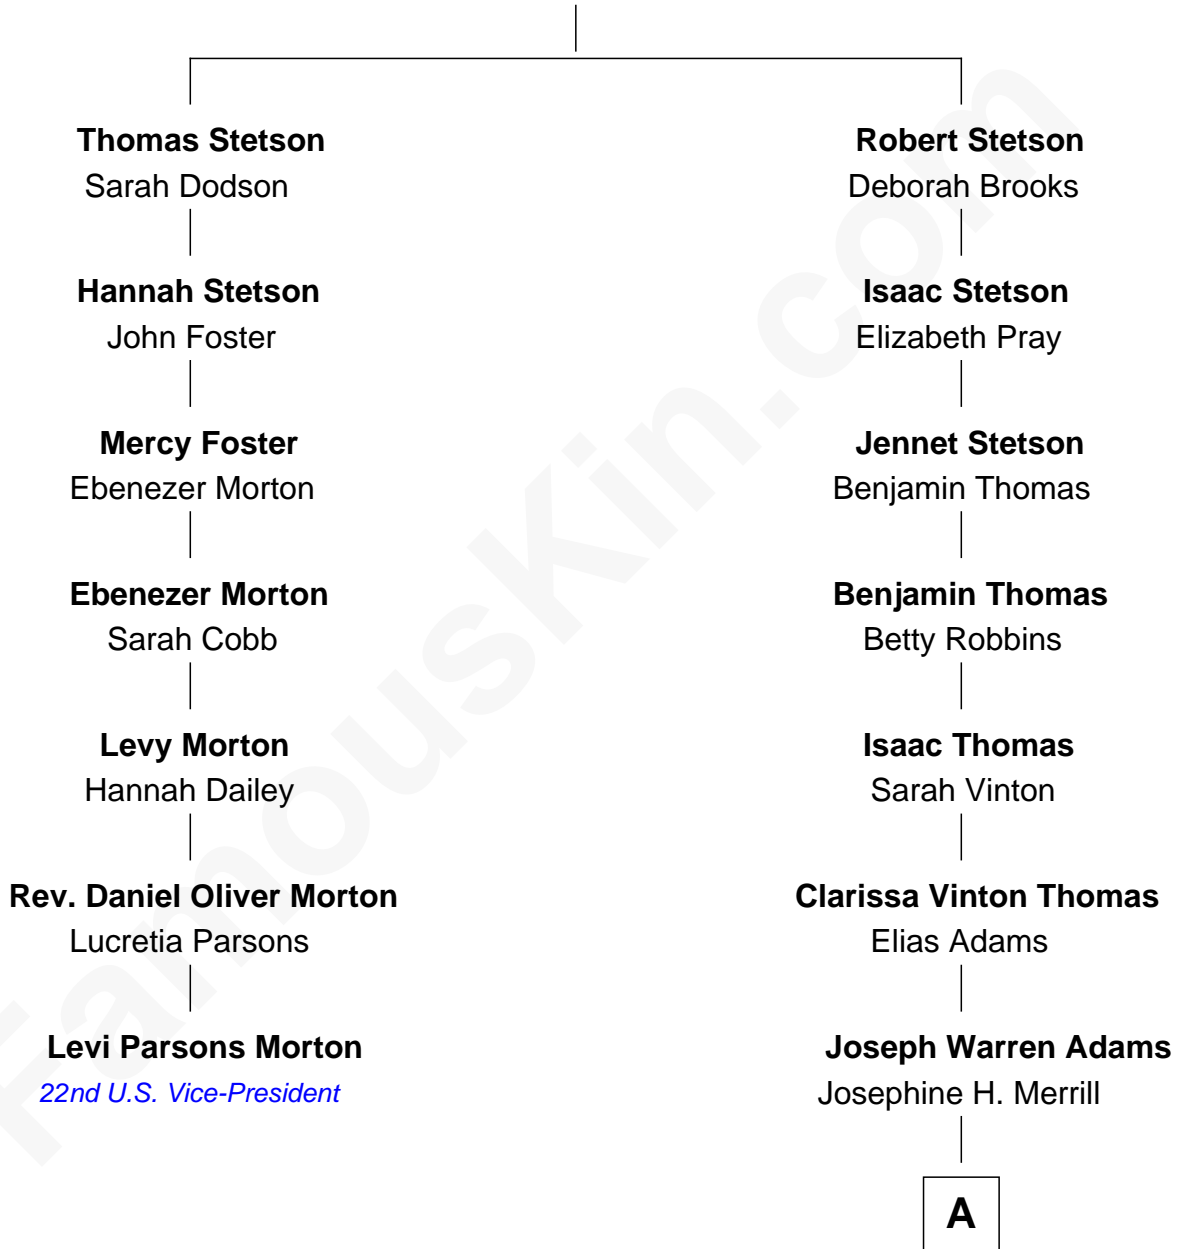

FamousKin.com
Relationship Chart of
Levi Parsons Morton
22nd U.S. Vice-President

6th cousin 3 times removed of

Raquel Welch
Movie Actress

Cornet Robert Stetson

Honor - - - - -

A

Clara Louise Adams

Emery Stanford Hall

Josephine Sarah Hall

Armando Carlos Tejada

Raquel Welch

aka Raquel Welch