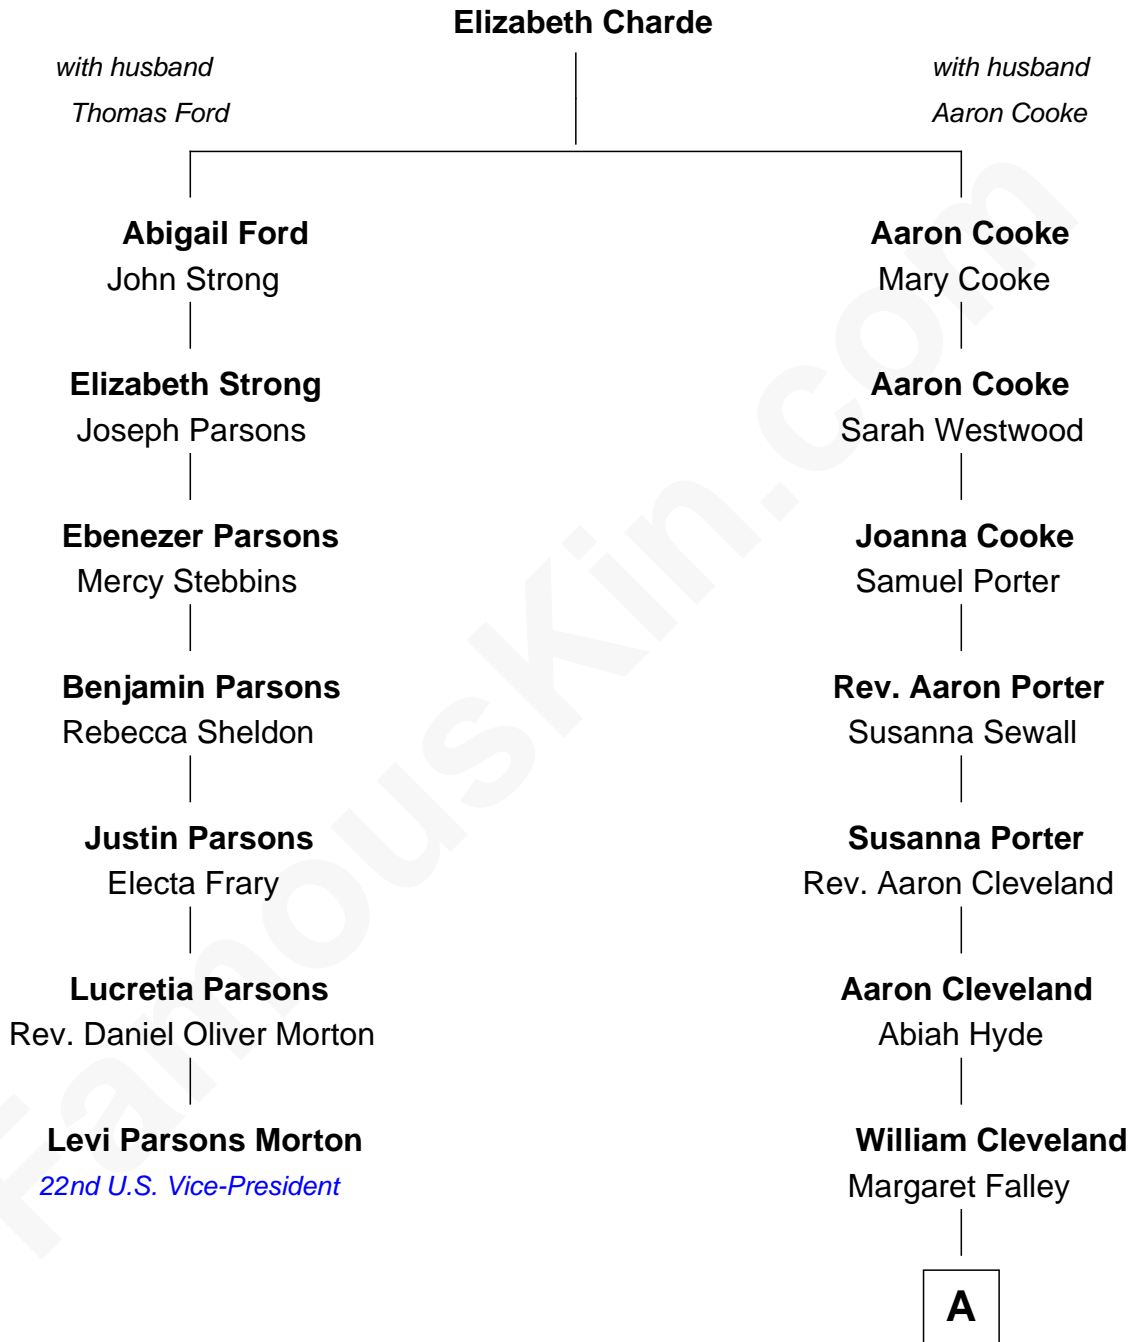

FamousKin.com Relationship Chart of

Levi Parsons Morton

22nd U.S. Vice-President

6th cousin 2 times removed of

Grover Cleveland

22nd and 24th U.S. President

FamousKin.com