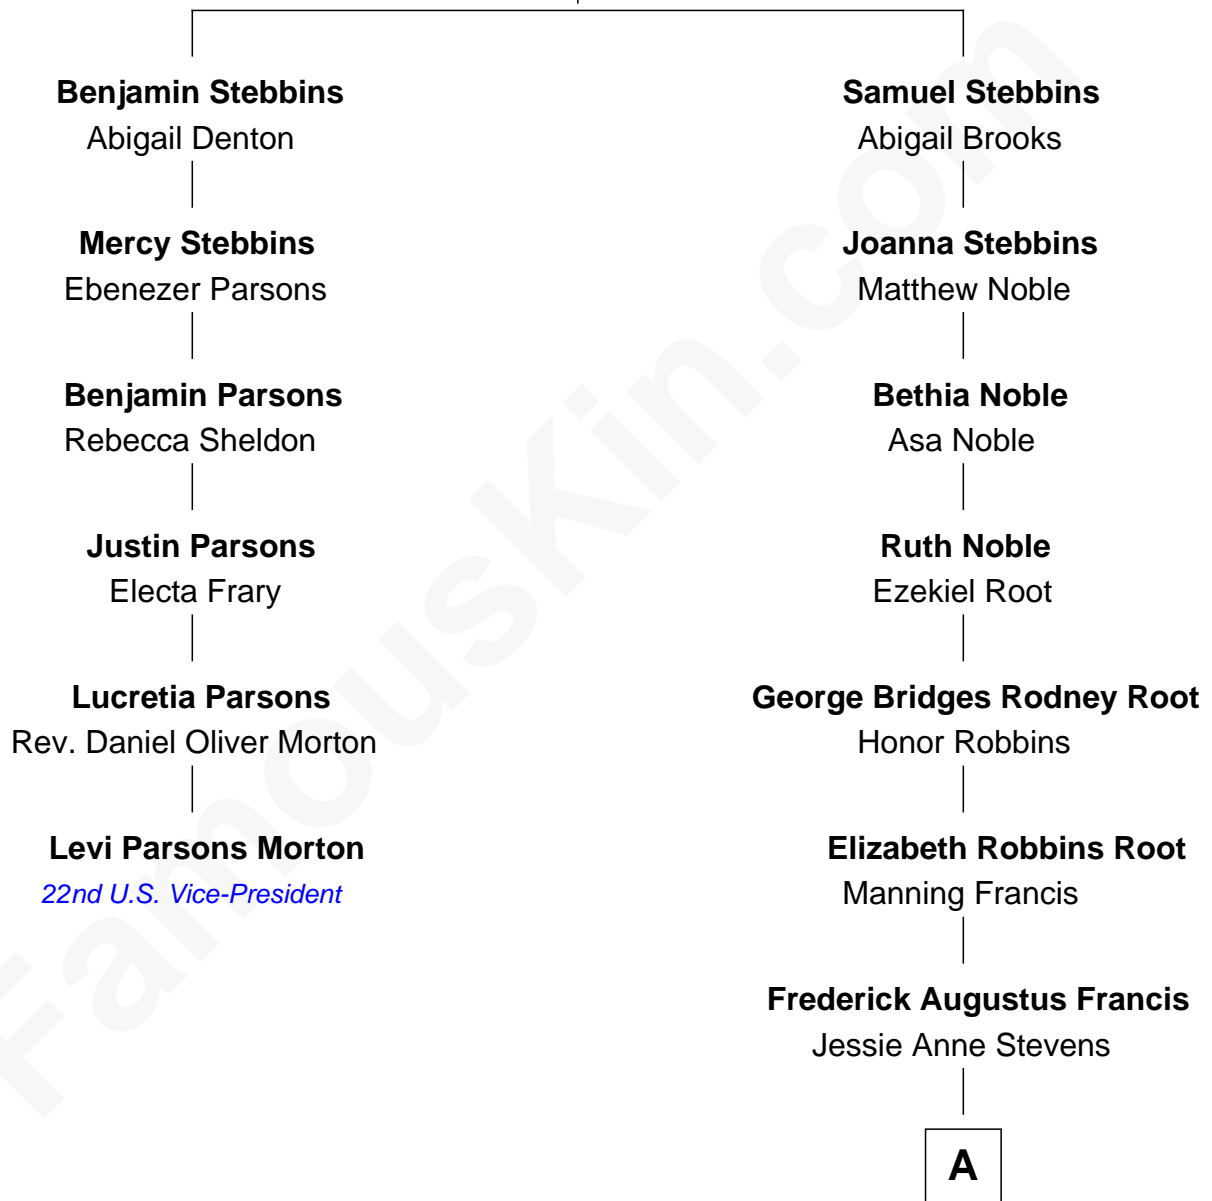

FamousKin.com Relationship Chart of

Levi Parsons Morton

22nd U.S. Vice-President

5th cousin 4 times removed of

Nancy (Davis) Reagan

First Lady of President Ronald Reagan

Thomas Stebbins

Hannah Wright

A

Anne Ayers Francis
John Newell Robbins

Kenneth Seymour Robbins
Edith Prescott Lockett

Nancy (Davis) Reagan
First Lady of Ronald Reagan

FamousKin.com