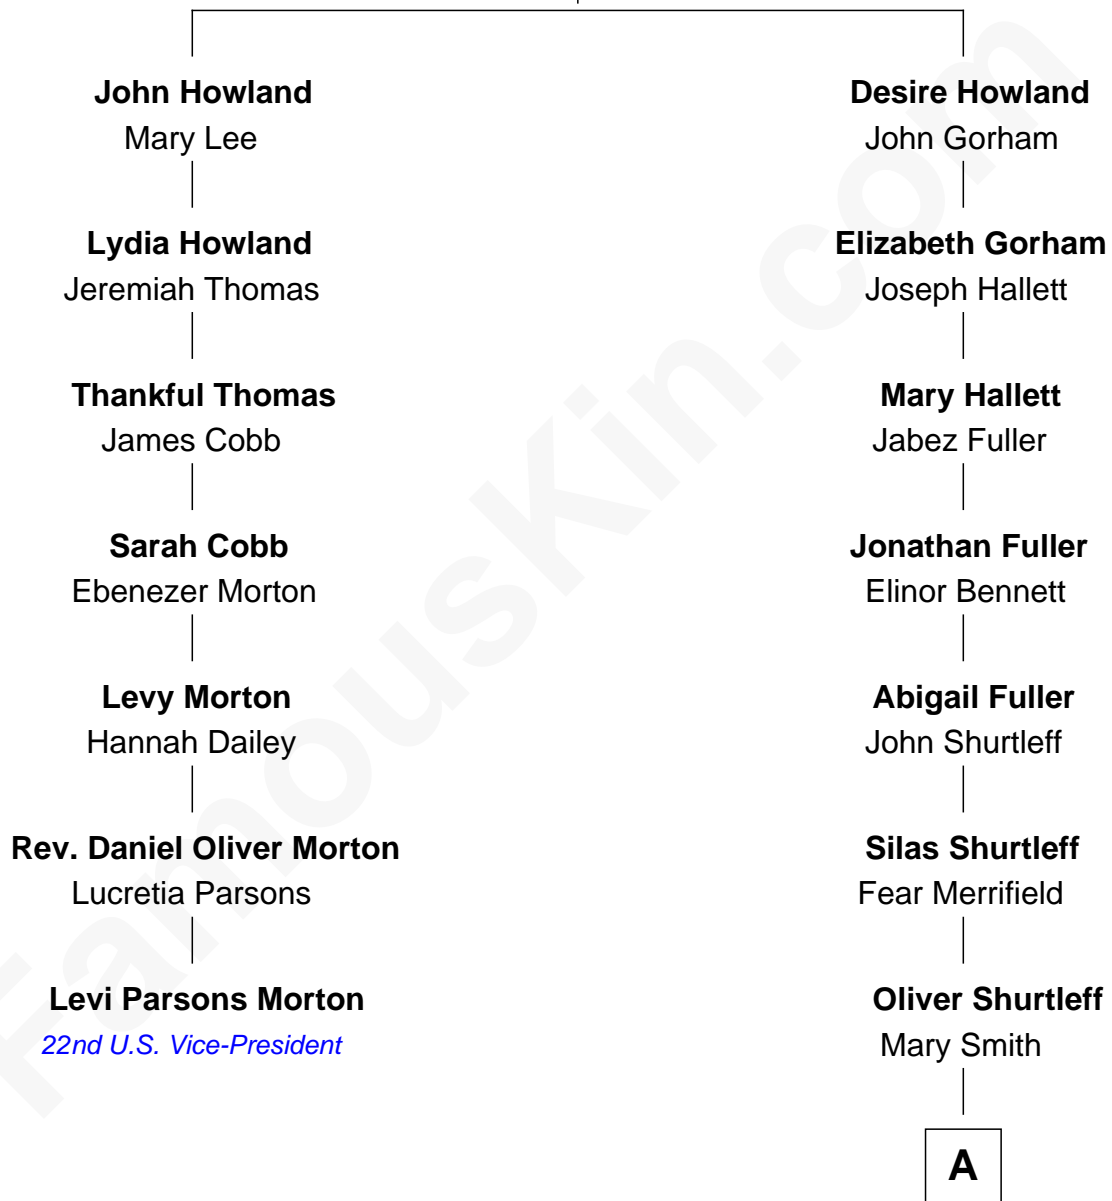

FamousKin.com Relationship Chart of

Levi Parsons Morton

22nd U.S. Vice-President

6th cousin 5 times removed of

Douglas Trumbull

Film Special Effects Pioneer

John Howland

Elizabeth Tilley

A

Sylvanus Shurtleff

Elizabeth Ann Day

Emily Shurtleff

Robert Morris Wilton Trumbull

Morris Kinnard Trumbull

Alice G. Greer

Donald Edmond Trumbull