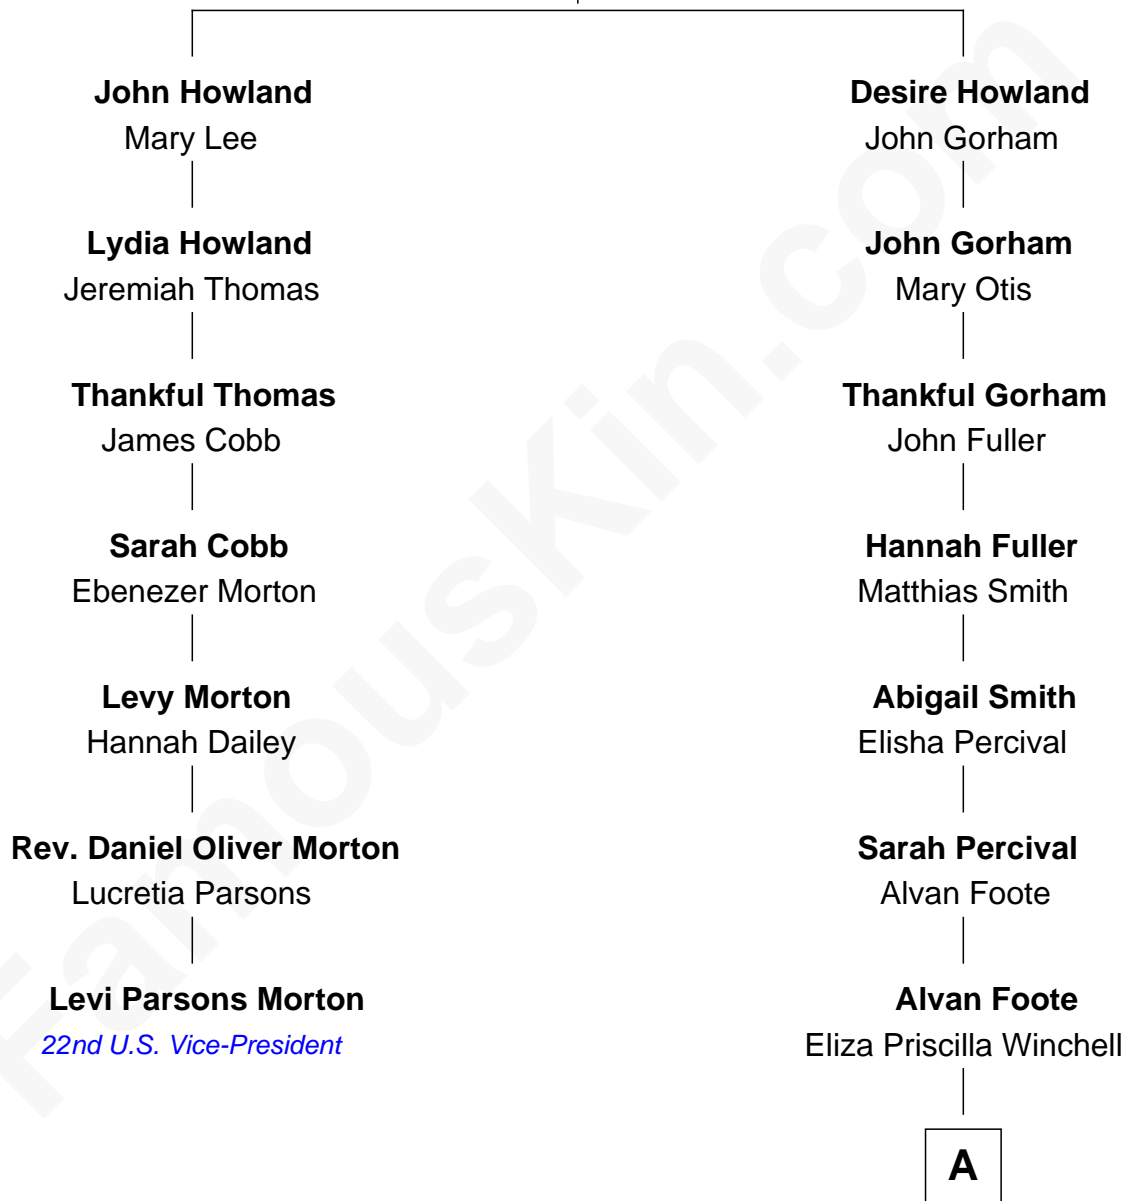

# FamousKin.com Relationship Chart of

**Levi Parsons Morton**

*22nd U.S. Vice-President*

6th cousin 4 times removed of

**Richard Chamberlain**

*TV and Movie Actor*

**John Howland**

Elizabeth Tilley

**A**

Julia Sophia Foote

Fordyce Roper

Carolyn Derby Roper

Dr. August Wilhelm von Benzon

Elsa Winnifred von Benzon

Charles Axion Chamberlain

Richard Chamberlain