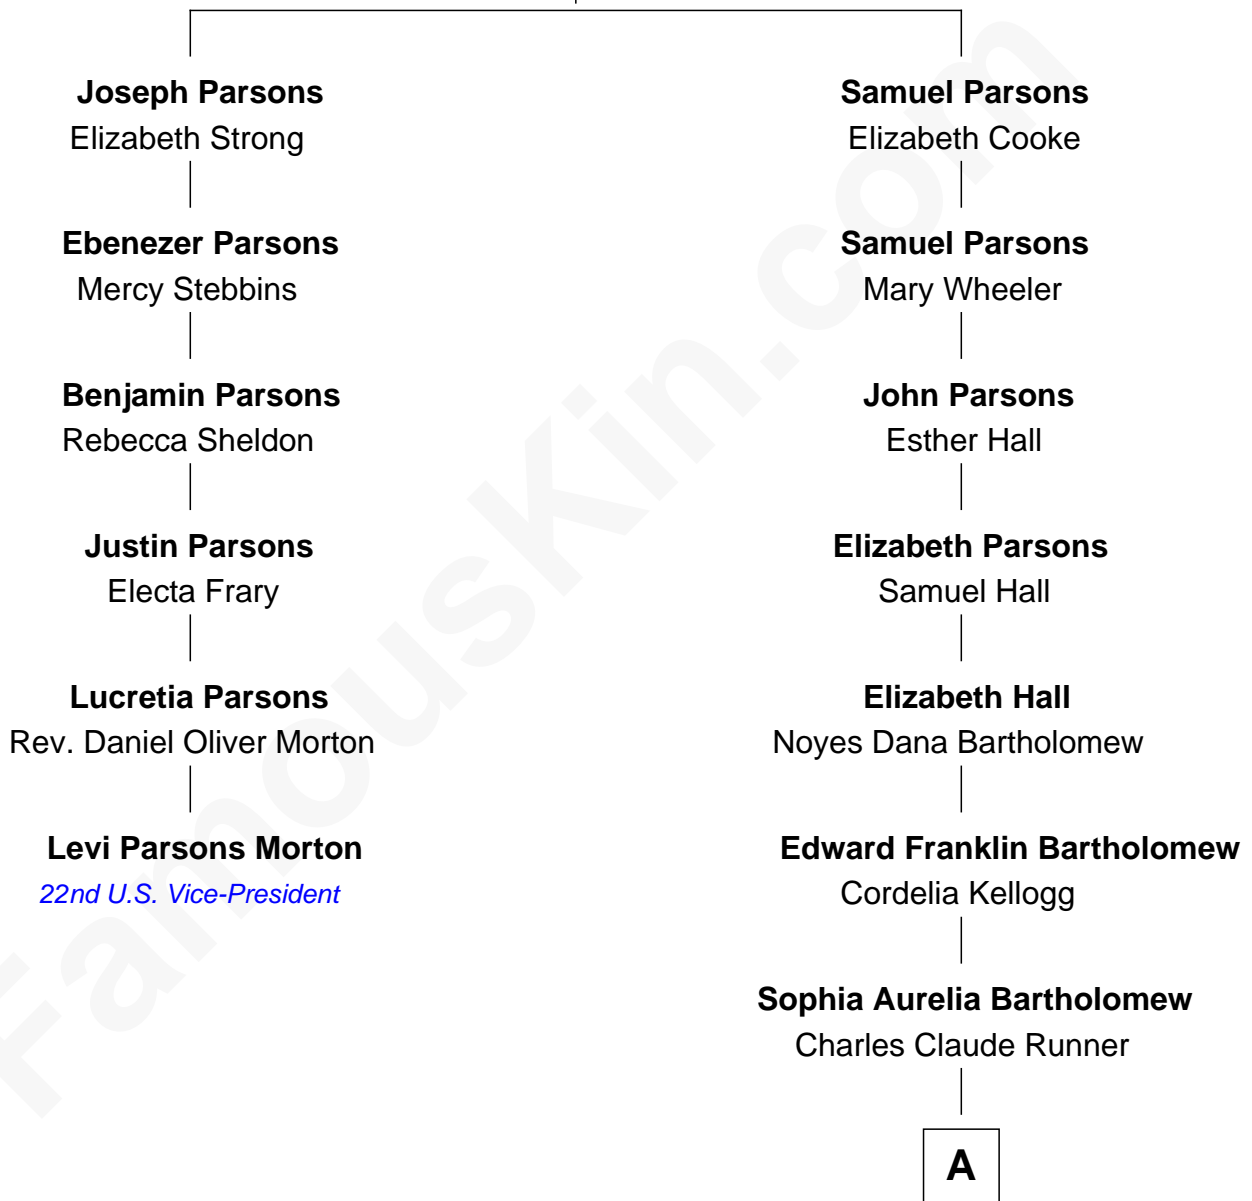

FamousKin.com Relationship Chart of

Levi Parsons Morton

22nd U.S. Vice-President

5th cousin 4 times removed of

Clint Eastwood

TV & Film Actor and Director

Cornet Joseph Parsons

Mary Bliss

A

—
Waldo Errol Runner
Virginia May McClanahan

—
Margaret Ruth Runner
Clinton Eastwood

—
Clint Eastwood
TV & Film Actor and Director

FamousKin.com