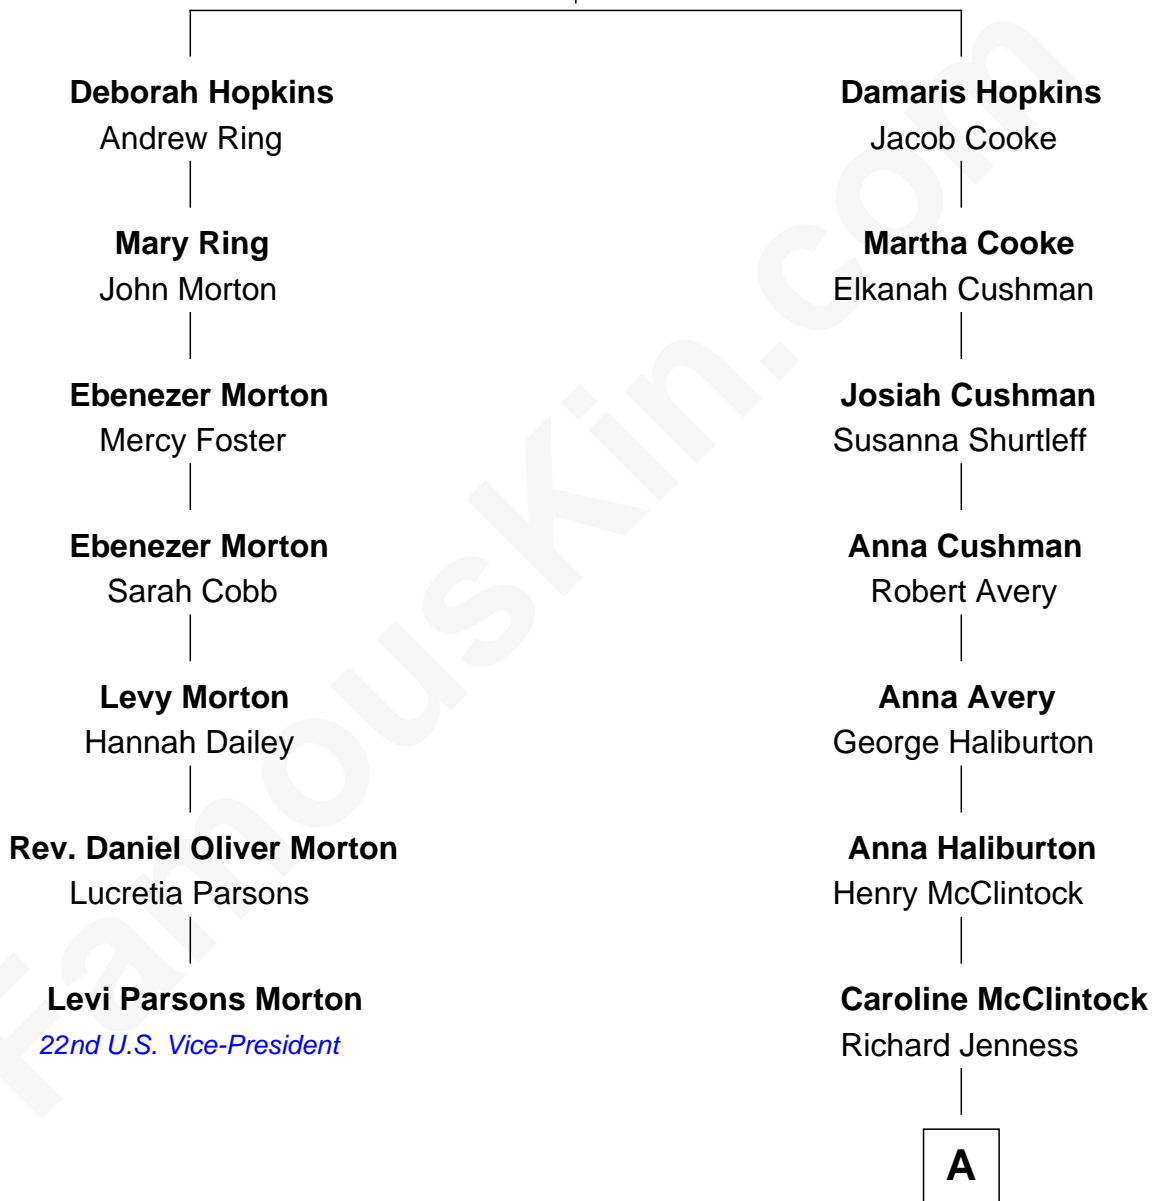

FamousKin.com
Relationship Chart of
Levi Parsons Morton
22nd U.S. Vice-President

6th cousin 3 times removed of

Clare Eames
Silent Movie Actress

Stephen Hopkins
 Elizabeth Fisher

A

Clara Holmes Jenness
William Thomas Hamilton

Clare Hamilton
Harold Hayden Eames

Clare Eames
Silent Movie Actress

FamousKin.com