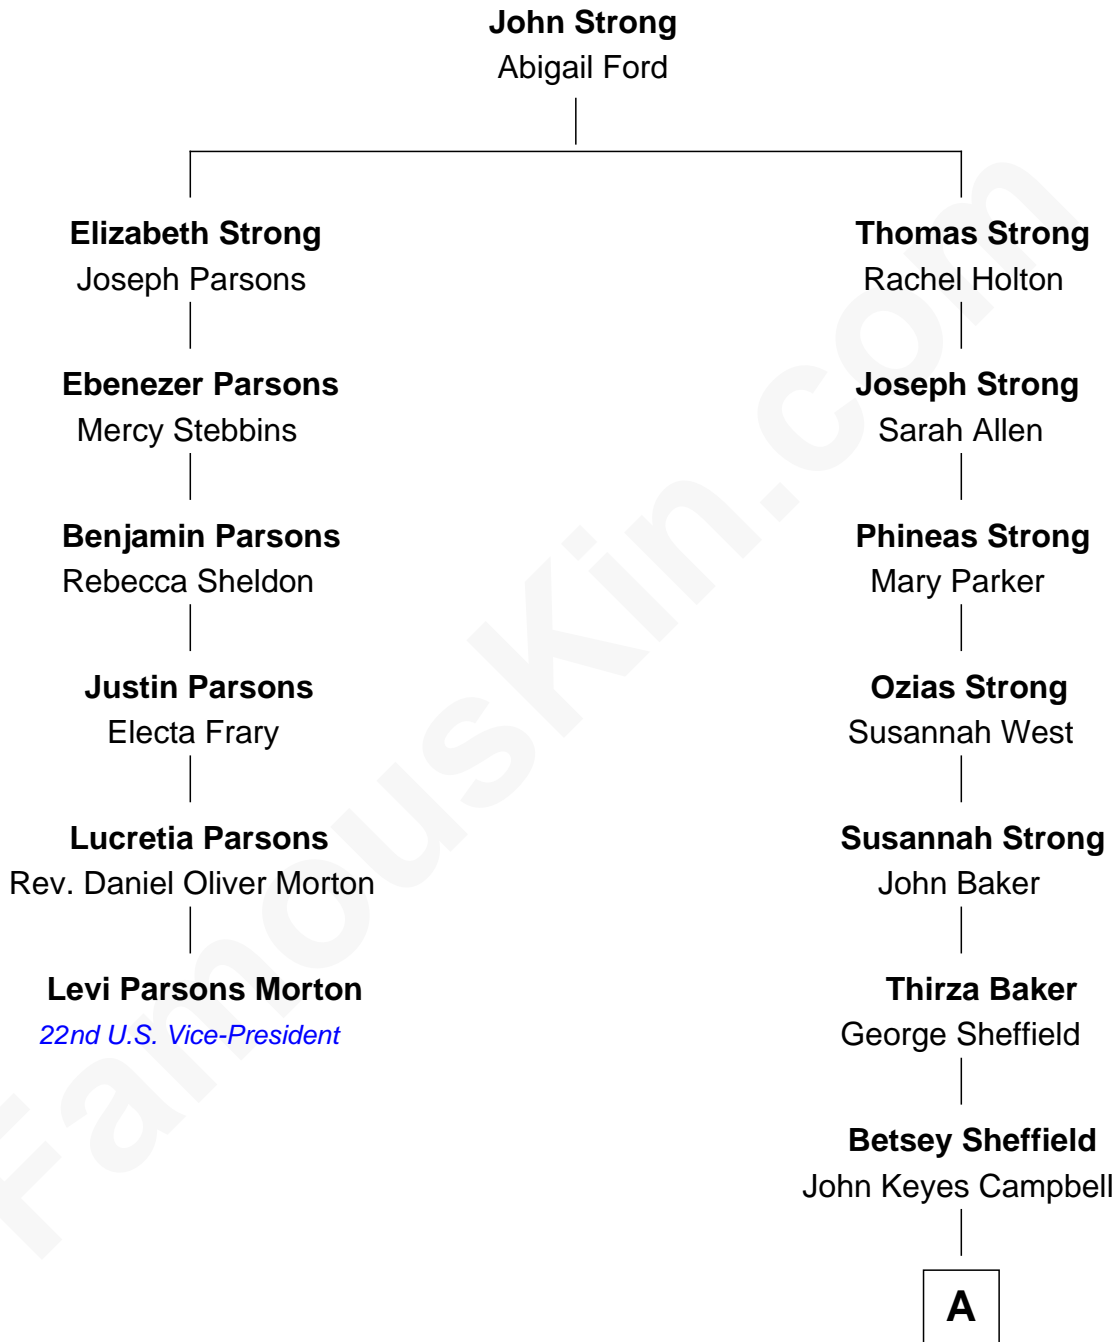

FamousKin.com

Relationship Chart of

Levi Parsons Morton

22nd U.S. Vice-President

5th cousin 5 times removed of

Glenn Close

Movie, Television, and Stage Actress

A

—
Mary L. Campbell
Charles Arthur Moore

—
Charles Arthur Moore
Elizabeth Hyde

—
Elizabeth Mary H. Moore
Dr. William Taliaferro Close

—
Glenn Close
Movie, Television, and Stage Actress