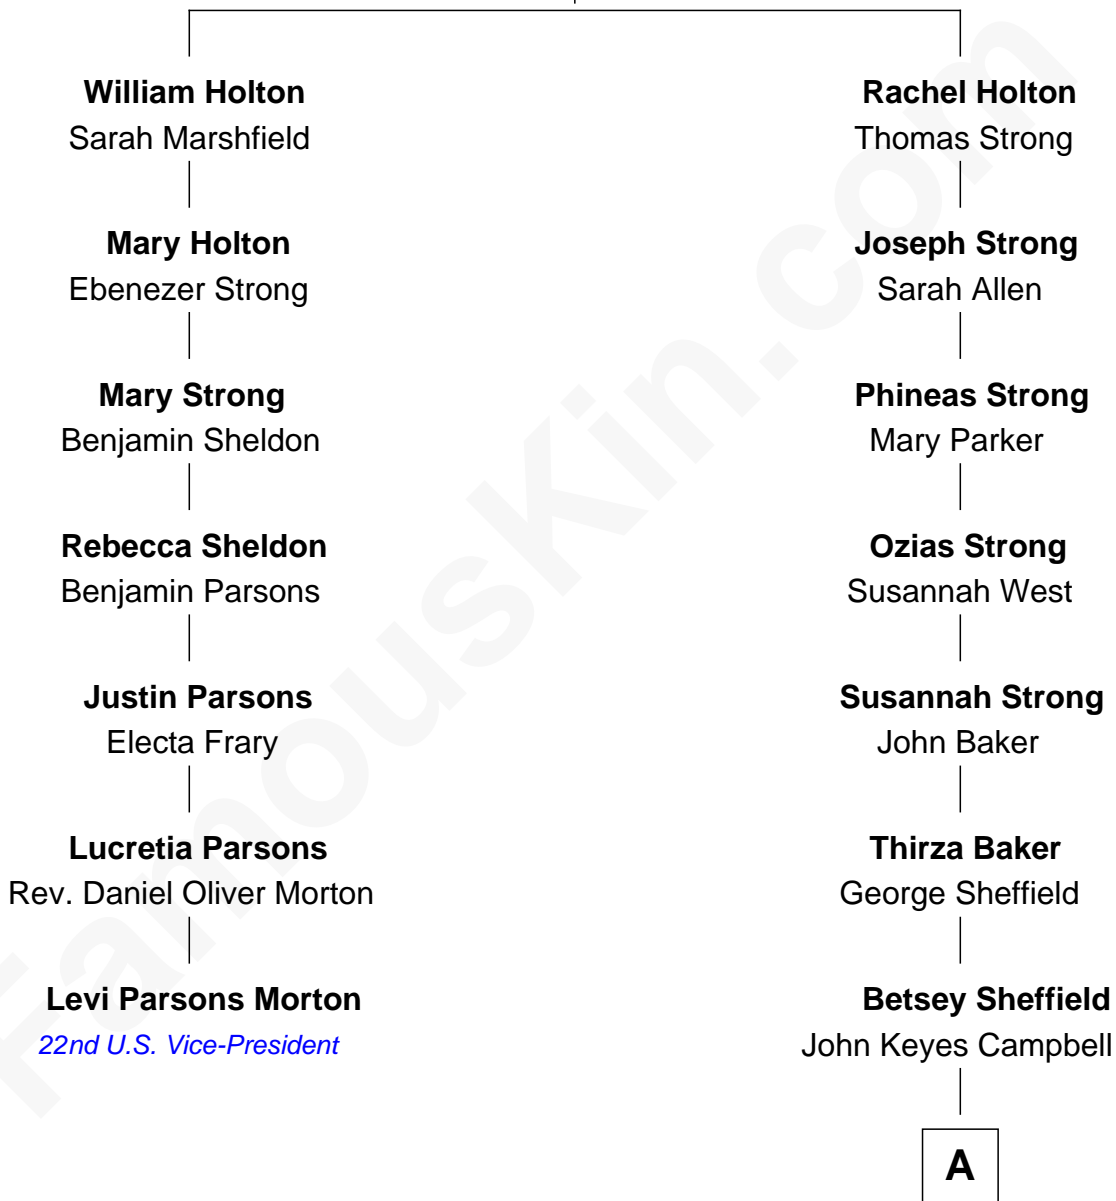

FamousKin.com
Relationship Chart of
Levi Parsons Morton
22nd U.S. Vice-President

6th cousin 4 times removed of

Glenn Close

Movie, Television, and Stage Actress

William Holton

Mary - - - - -

A

—
Mary L. Campbell
Charles Arthur Moore

—
Charles Arthur Moore
Elizabeth Hyde

—
Elizabeth Mary H. Moore
Dr. William Taliaferro Close

—
Glenn Close
Movie, Television, and Stage Actress