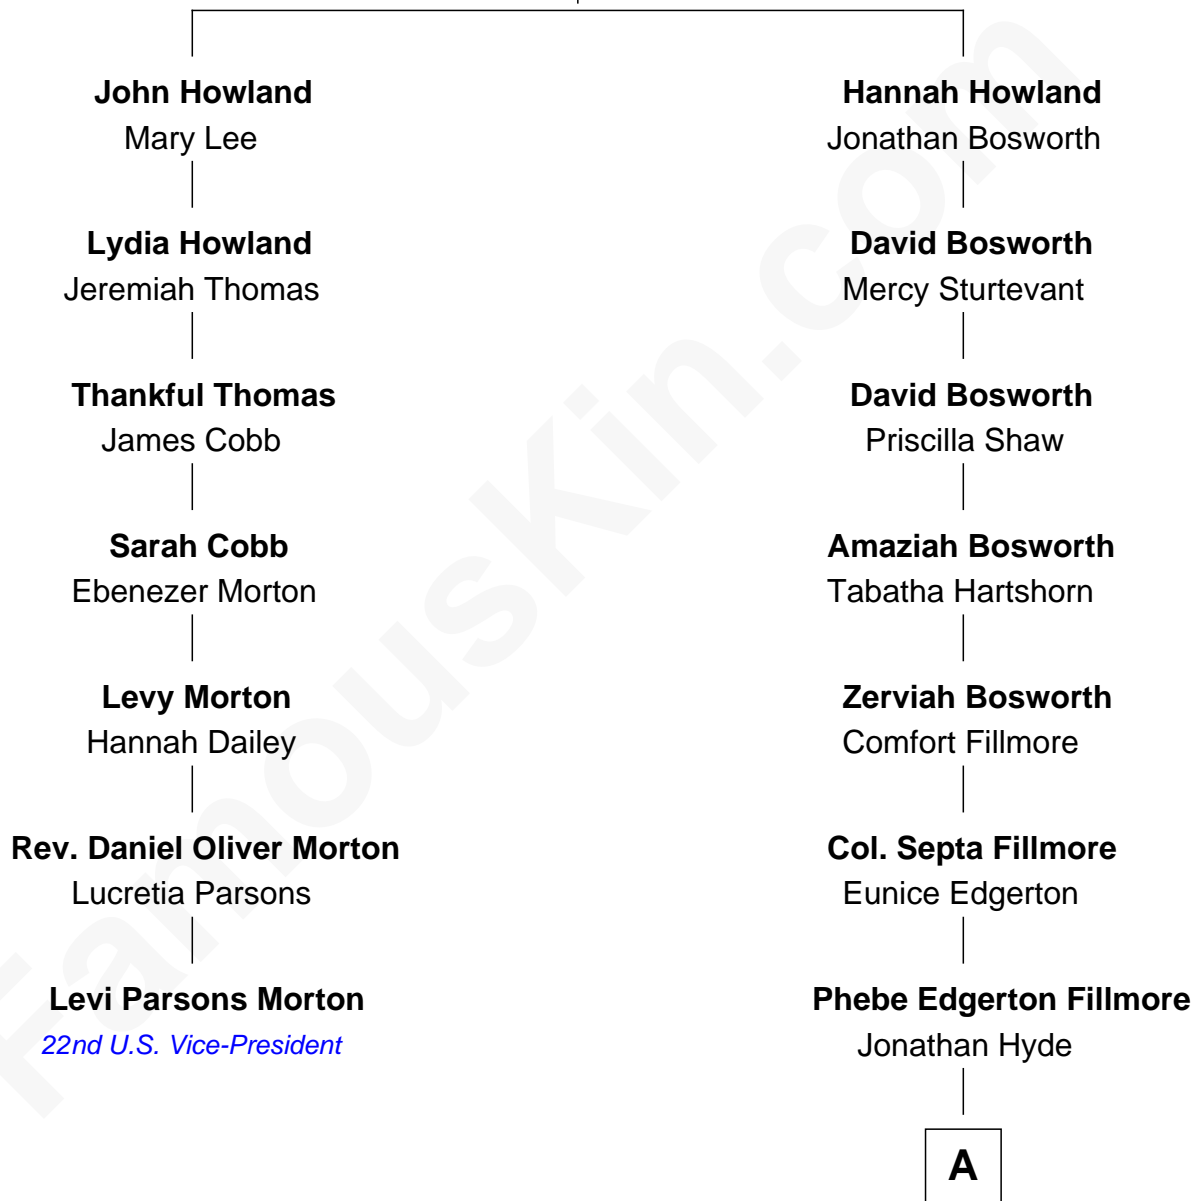

# FamousKin.com Relationship Chart of

**Levi Parsons Morton**

*22nd U.S. Vice-President*

6th cousin 5 times removed of

**Glenn Close**

*Movie, Television, and Stage Actress*

**John Howland**

Elizabeth Tilley

A

**Albert Gallatin Hyde**

Maria Louise Shaw

**Seymour Jairus Hyde**

Elizabeth Sill Worrall

**Elizabeth Hyde**

Charles Arthur Moore

**Elizabeth Mary H. Moore**

Dr. William Taliaferro Close

**Glenn Close**

*Movie, Television, and Stage Actress*