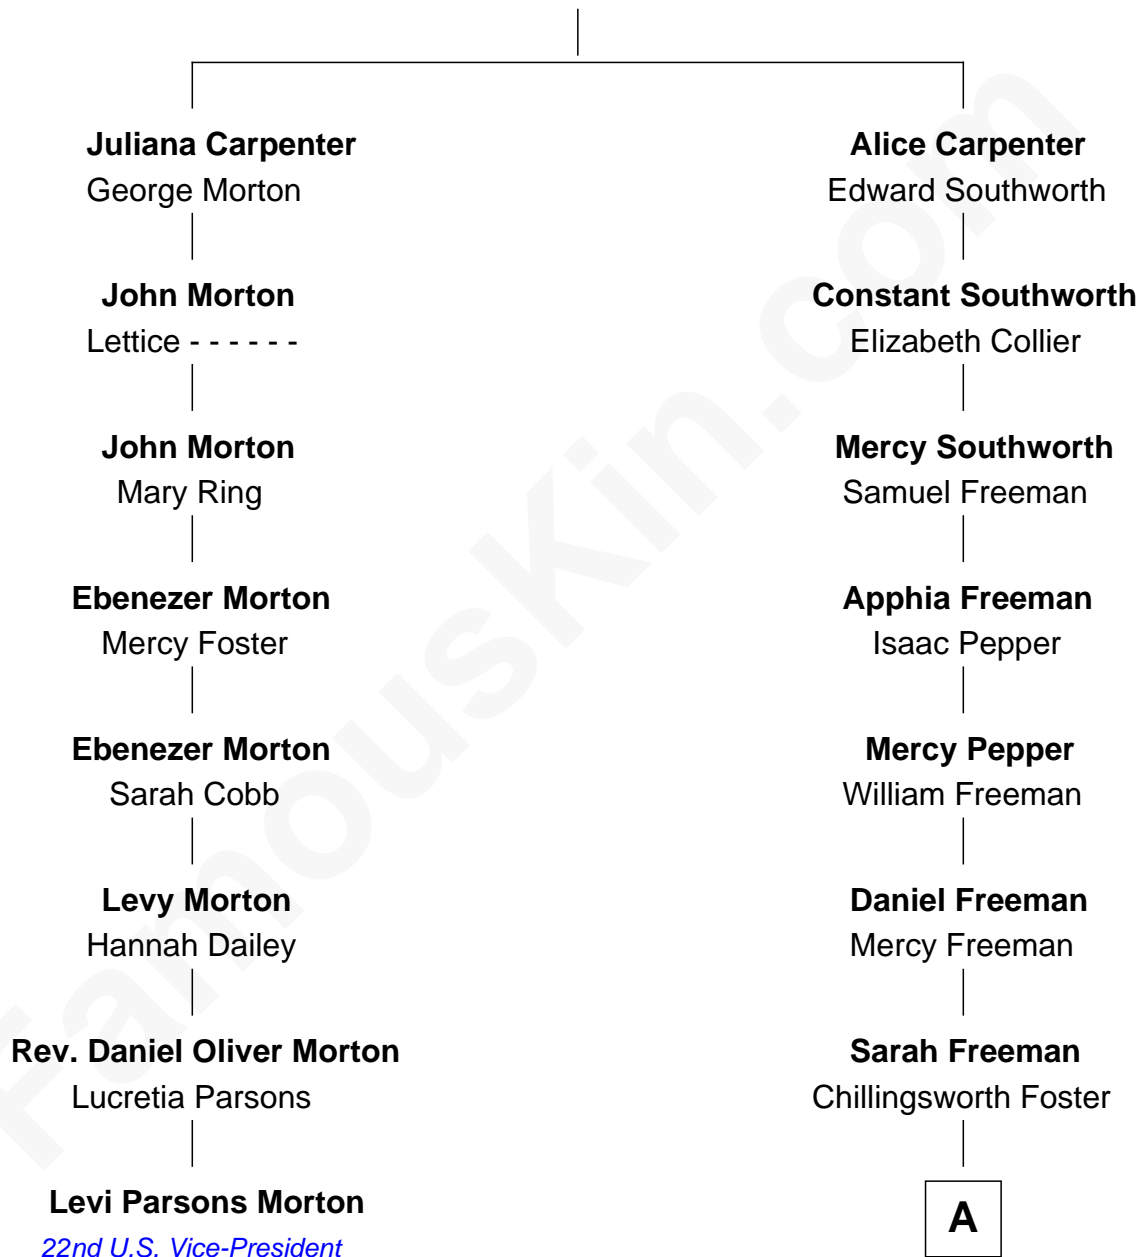

FamousKin.com
Relationship Chart of
Levi Parsons Morton
22nd U.S. Vice-President

7th cousin 4 times removed of
Bing Crosby
Singer and Movie Actor

Alexander Carpenter

A

—
Ruby Foster
Nathaniel Crosby

—
Nathaniel Crosby
Mary Lincoln

—
Nathaniel Crosby
Cordelia Jane Smith

—
Harry Lincoln Crosby
Catherine Harrigan

—
Bing Crosby
Singer and Movie Actor

FamousKin.com