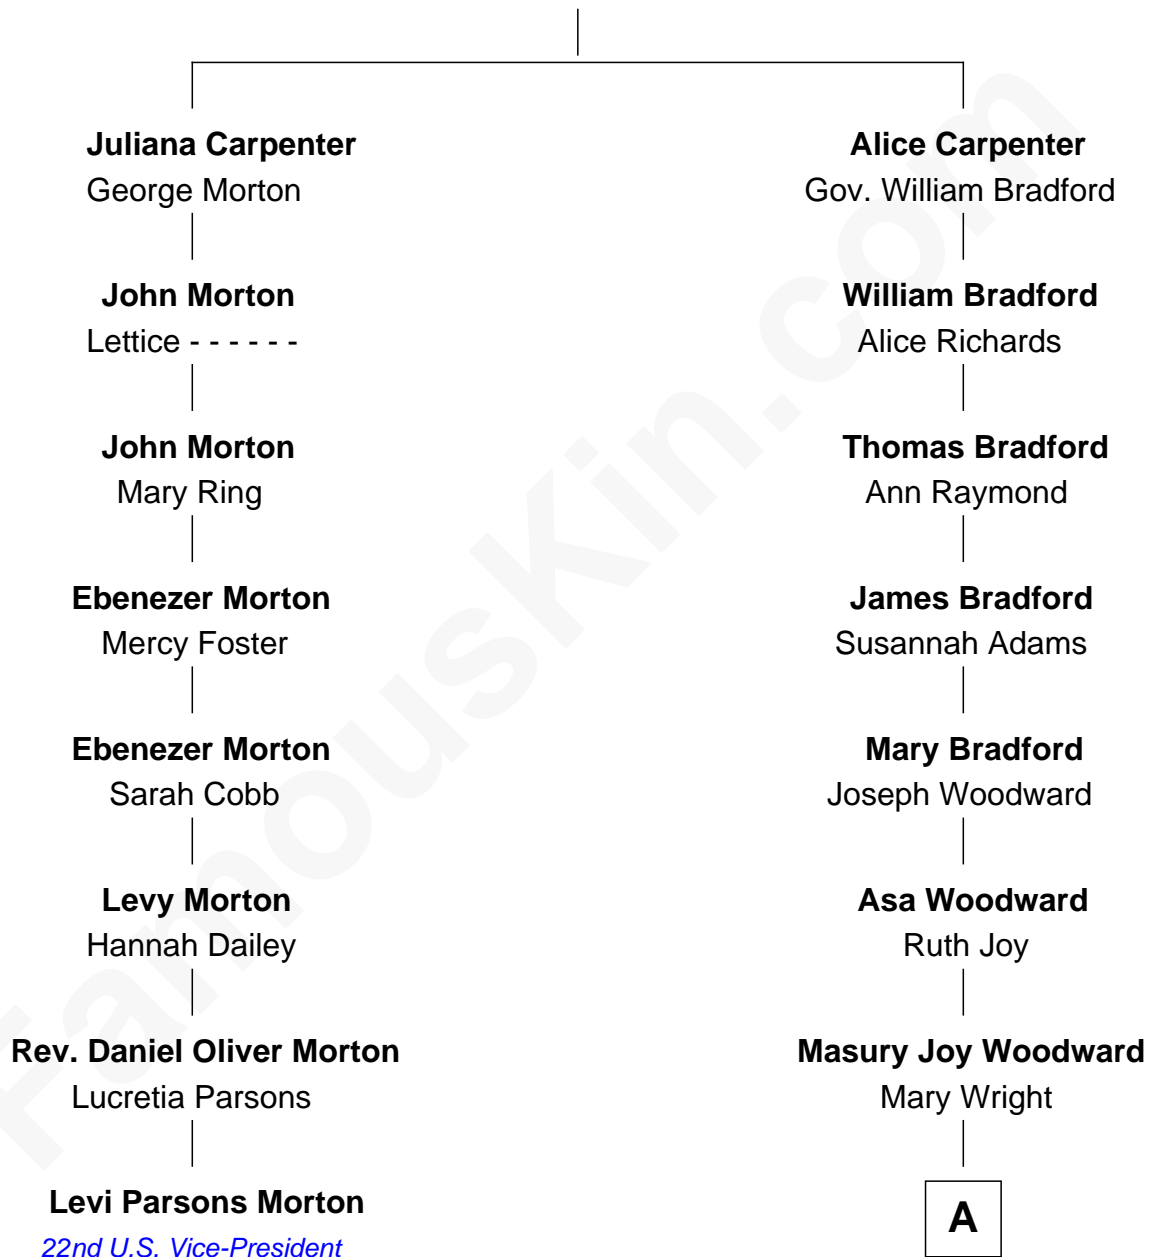

**FamousKin.com**  
**Relationship Chart of**  
**Levi Parsons Morton**  
*22nd U.S. Vice-President*

**7th cousin 3 times removed of**  
**Hugh Hefner**  
*Founder of Playboy Magazine*

**Alexander Carpenter**

A

**Lurena Virginia Woodward**

John Arthur Householder

**Lois Nina Householder**

James Marston Hefner

**Glenn Lucius Hefner**

Grace Caroline Swanson

**Hugh Hefner**

*Founder of Playboy Magazine*