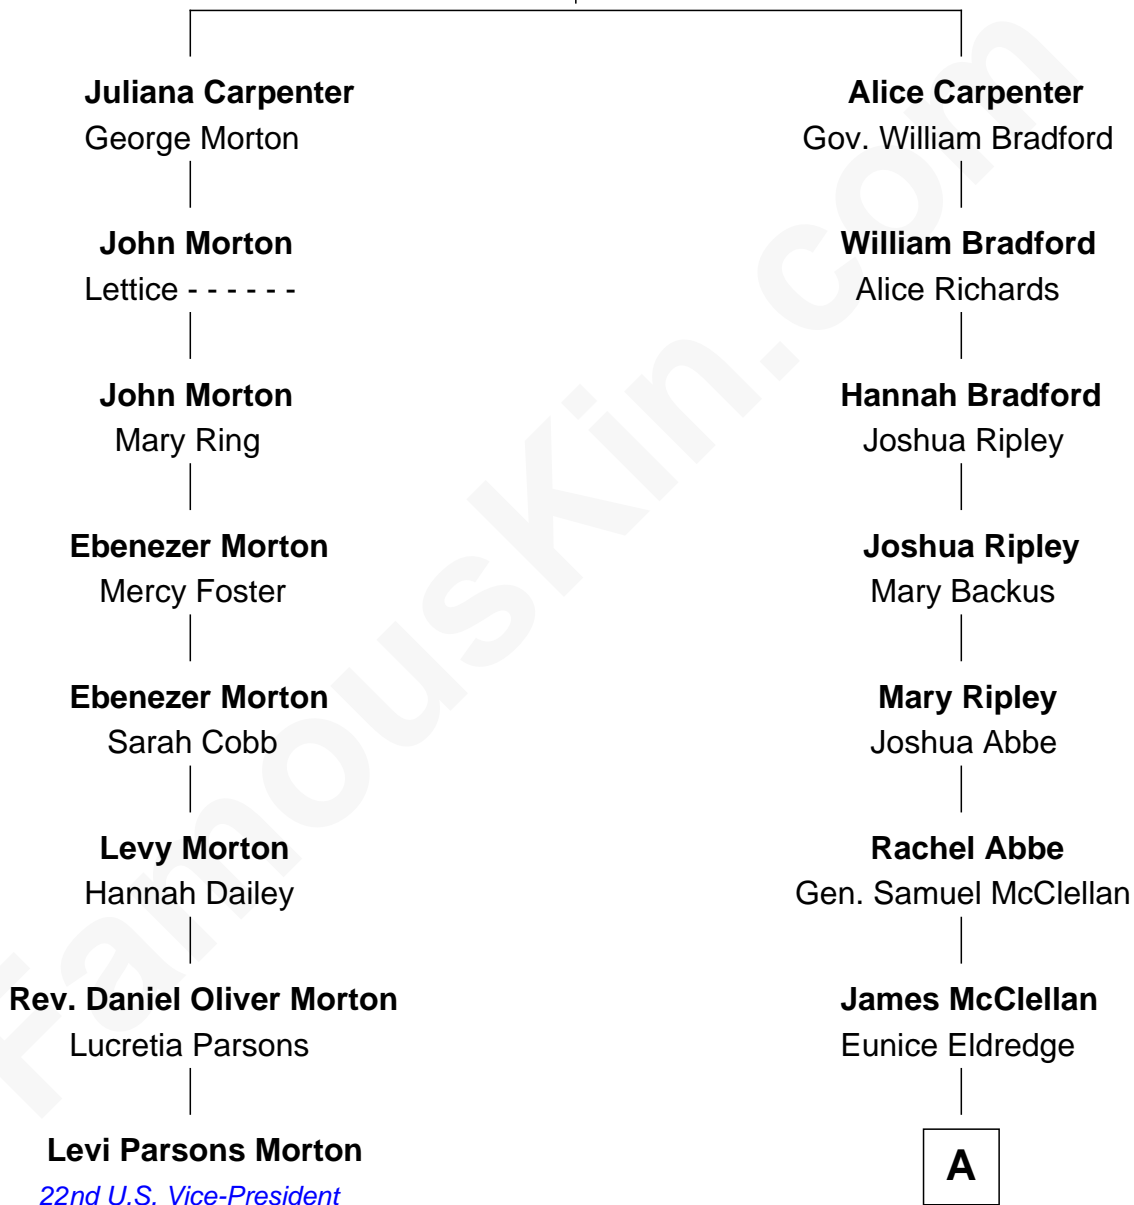

**FamousKin.com**  
**Relationship Chart of**  
**Levi Parsons Morton**  
*22nd U.S. Vice-President*

**7th cousin 1 time removed of**  
**General George B. McClellan**  
*Union Army - U.S. Civil War*

**Alexander Carpenter**

-----

A

Dr. George McClellan  
Elizabeth Sophia Brinton

General George B. McClellan  
*Union Army - U.S. Civil War*

FamousKin.com