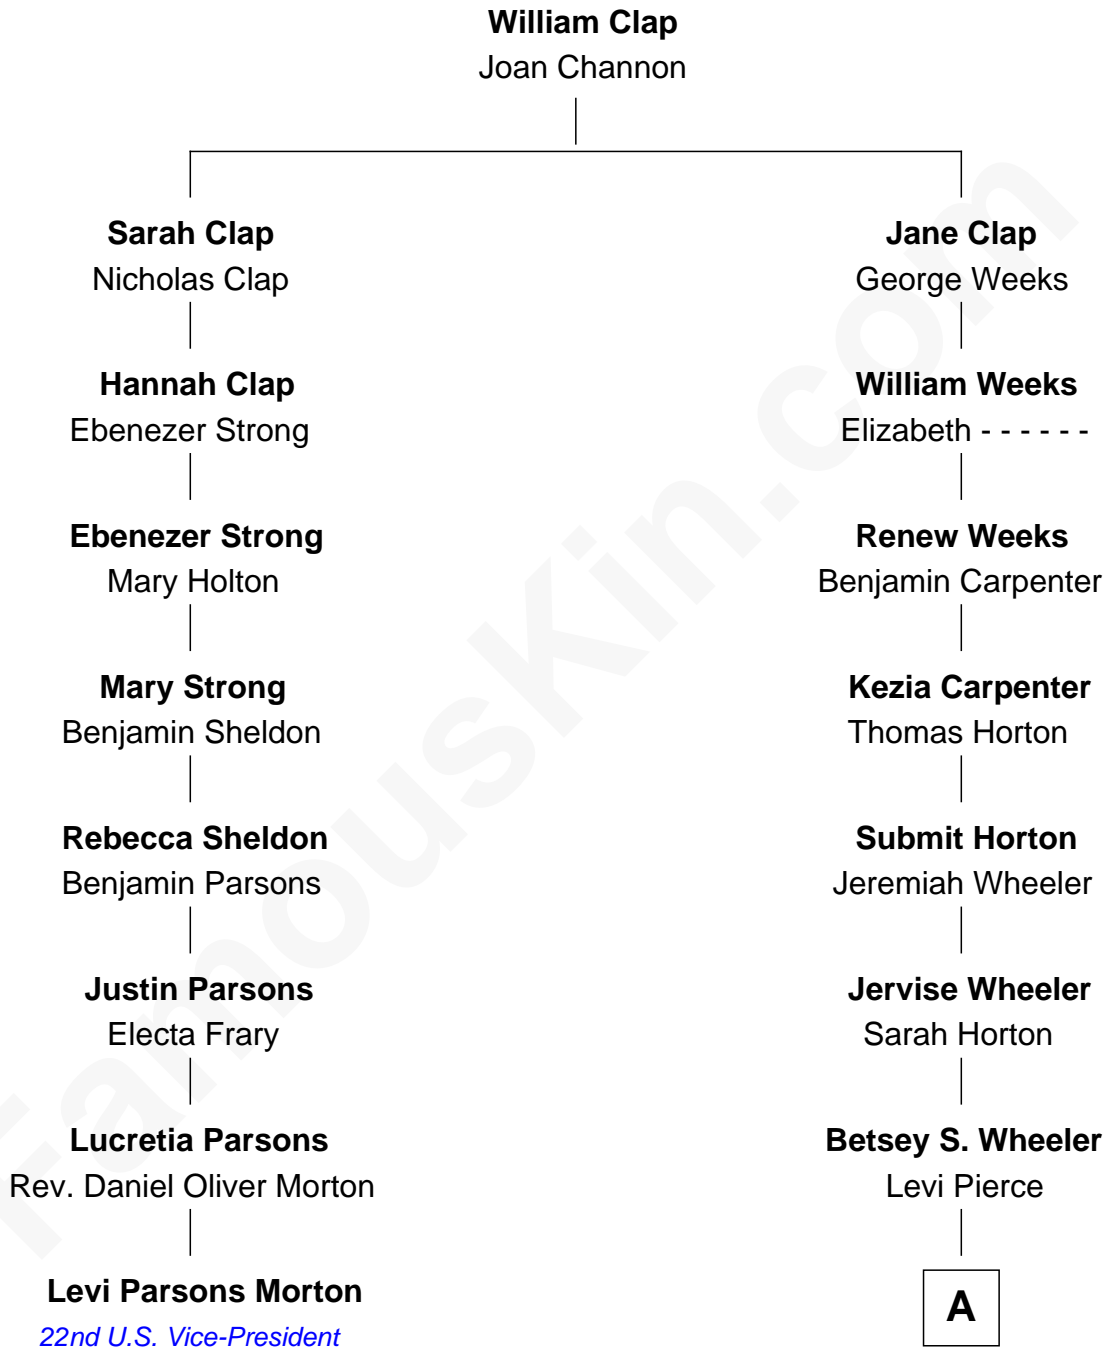

FamousKin.com
Relationship Chart of
Levi Parsons Morton
22nd U.S. Vice-President

7th cousin 5 times removed of
George W. Bush
43rd U.S. President

A

Elizabeth Slade Pierce
Cortland Philip Livingston Butler

Mary Elizabeth Butler
Robert Emmet Sheldon

Flora Sheldon
Samuel Prescott Bush

Prescott Sheldon Bush
Dorothy Wear Walker

George Herbert Walker Bush
Barbara Pierce

George W. Bush
43rd U.S. President

FamousKin.com