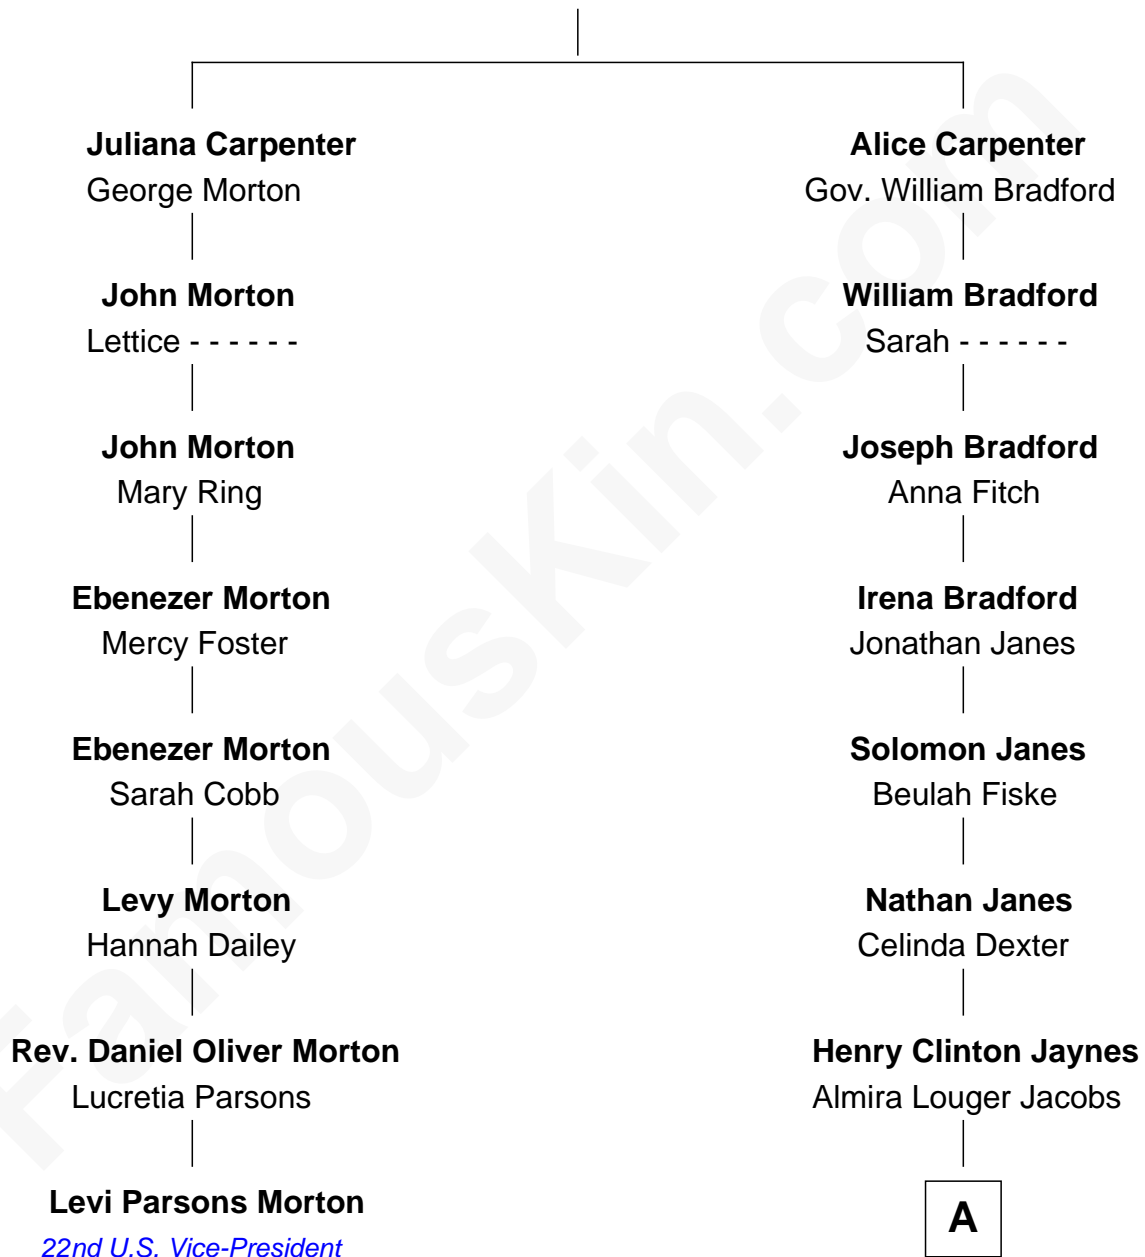

FamousKin.com
Relationship Chart of
Levi Parsons Morton
22nd U.S. Vice-President

7th cousin 2 times removed of
Henry Fonda
Movie Actor

Alexander Carpenter

A

Henry Silas Jaynes

Elma L. Lanphear

Herberta Elma Jaynes

William Brace Fonda

Henry Fonda

Movie Actor

FamousKin.com