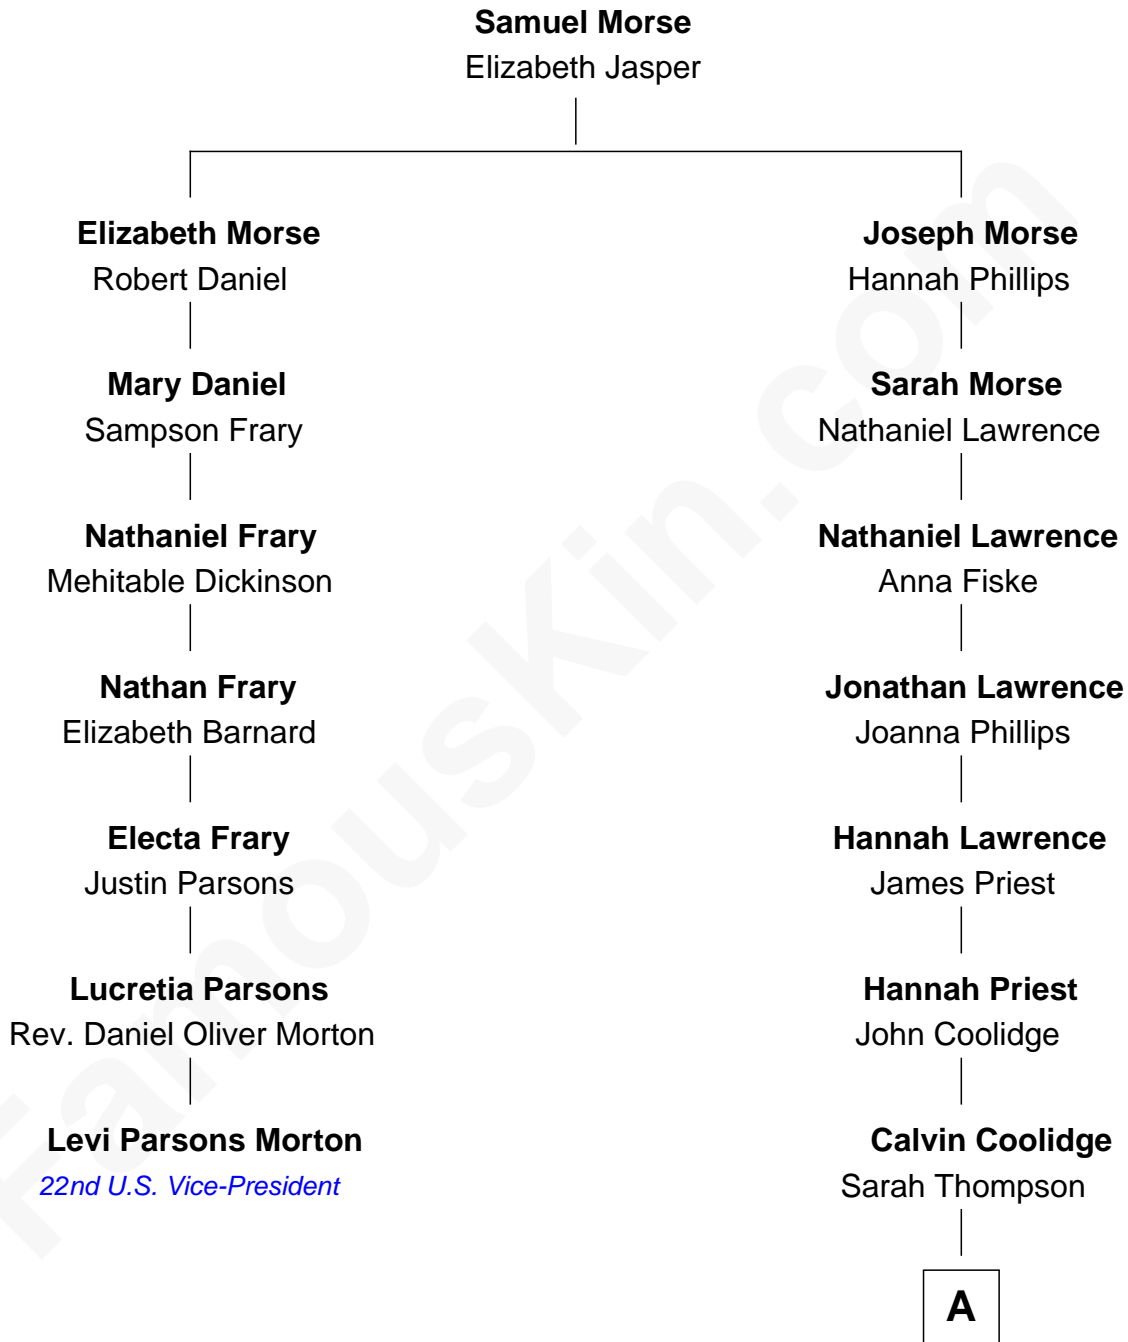

**FamousKin.com**  
**Relationship Chart of**  
**Levi Parsons Morton**  
*22nd U.S. Vice-President*

**6th cousin 3 times removed of**  
**Calvin Coolidge**  
*30th U.S. President*

**A**

Calvin Galusha Coolidge

Sarah Almeda Brewer

Col. John Calvin Coolidge

Victoria Josephine Moor

Calvin Coolidge

*30th U.S. President*

FamousKin.com