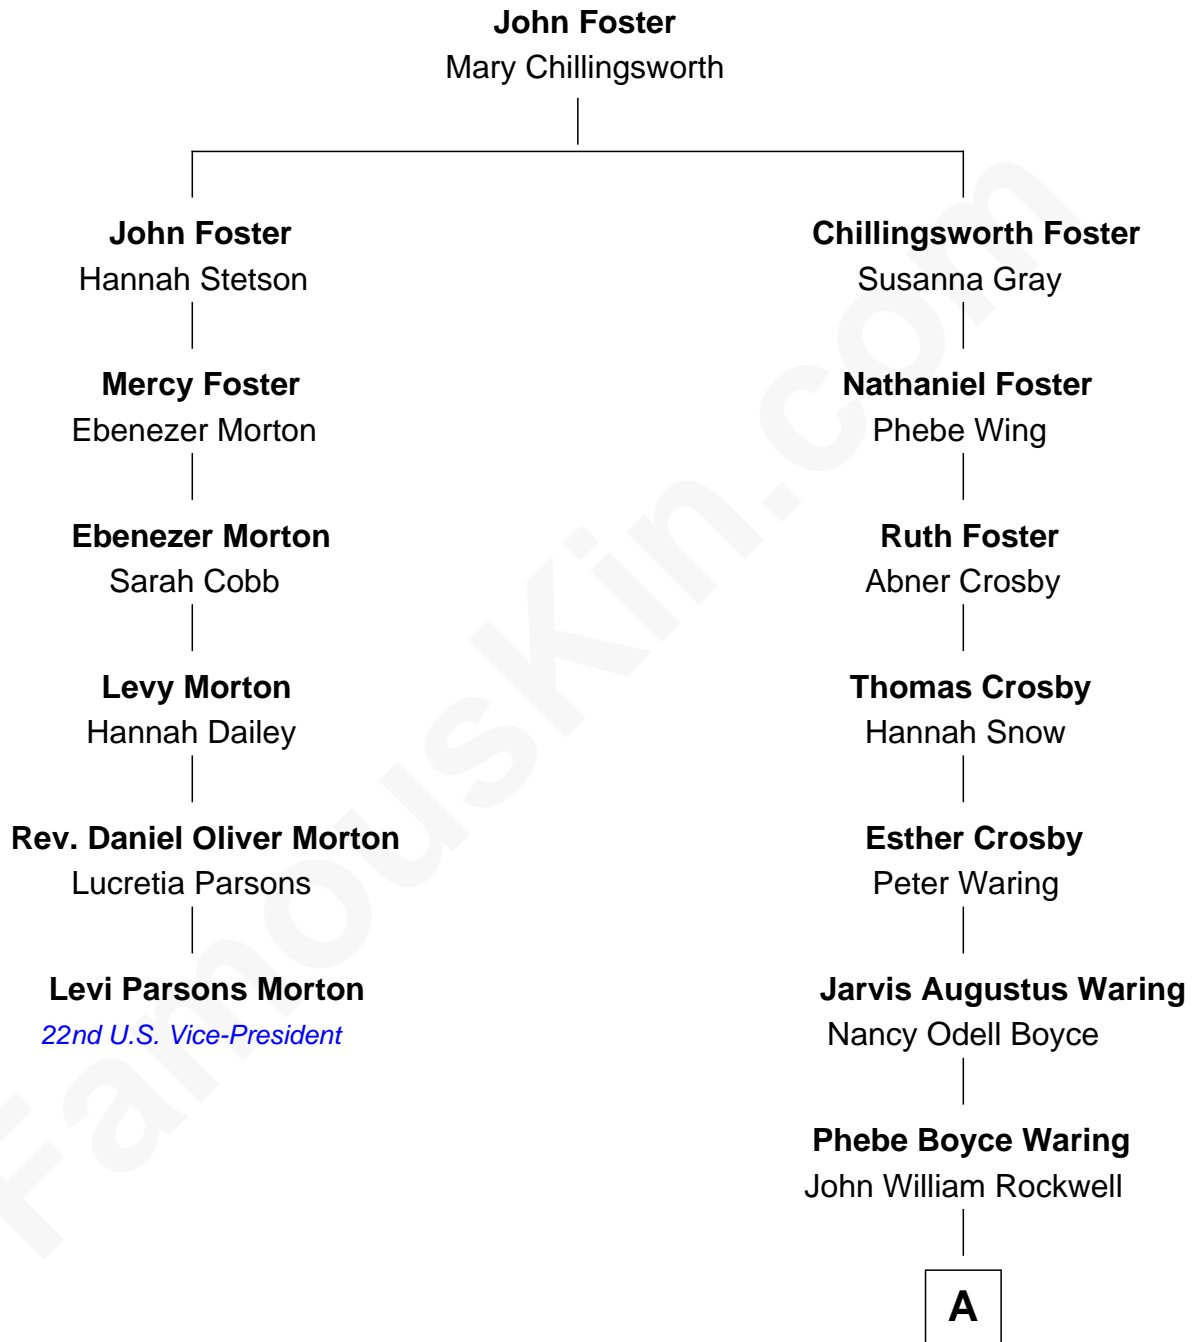

**FamousKin.com**  
**Relationship Chart of**  
**Levi Parsons Morton**  
*22nd U.S. Vice-President*

5th cousin 3 times removed of

**Norman Rockwell**  
*American Artist*

**A**

—  
**Jarvis Waring Rockwell**

Anne Mary Hill

—  
**Norman Rockwell**

*American Artist*

FamousKin.com