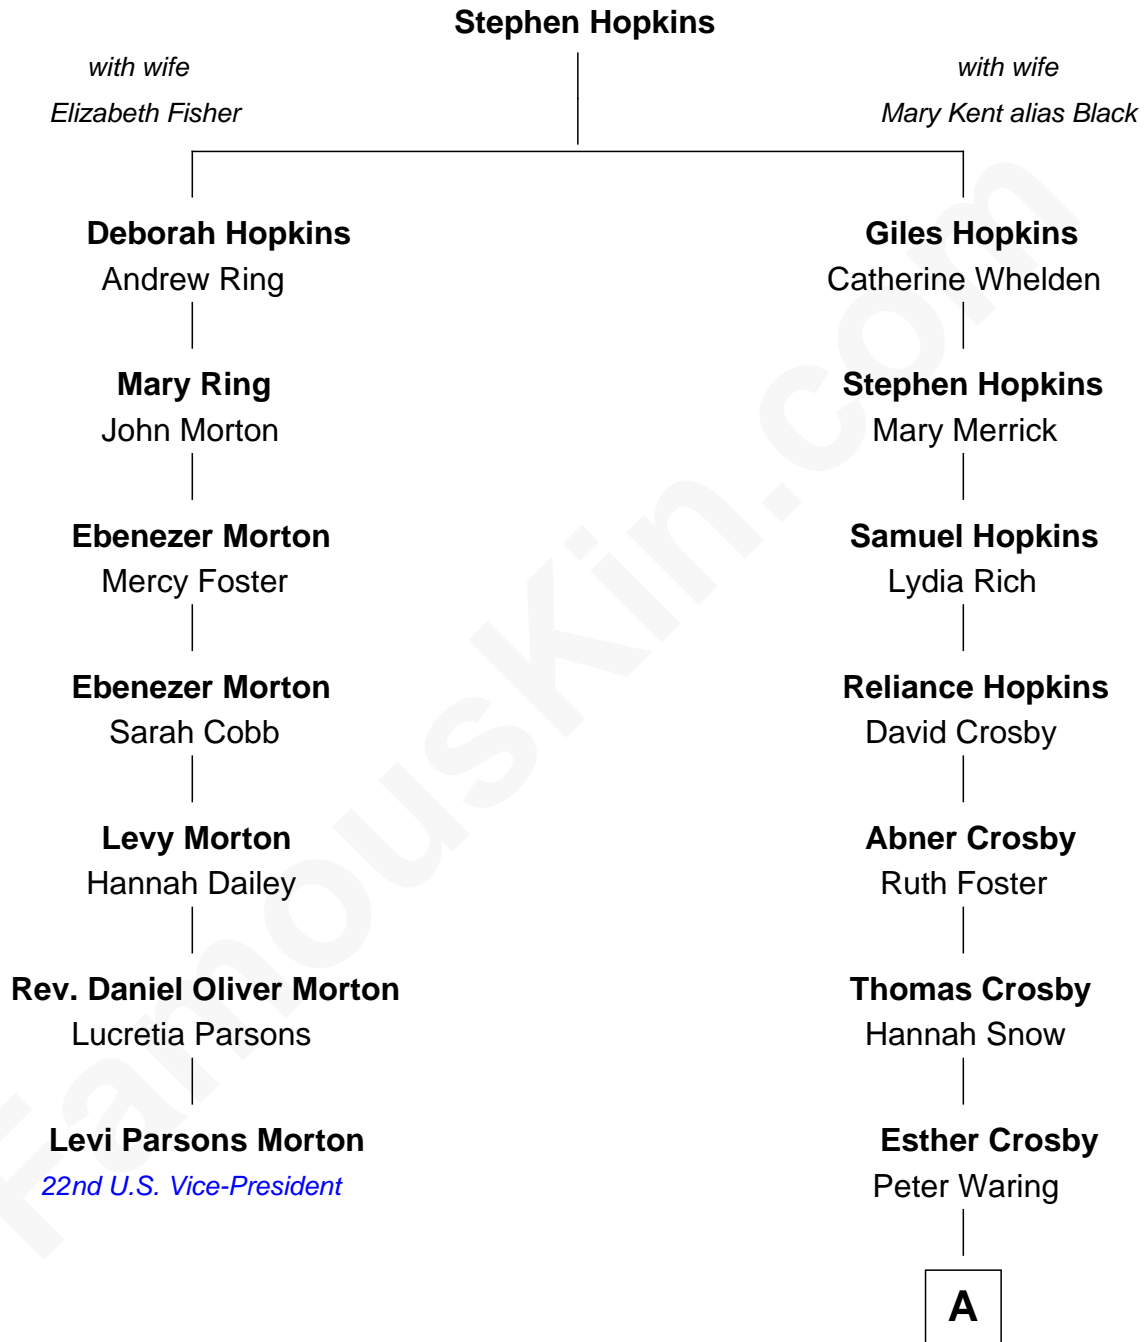

**FamousKin.com**  
**Relationship Chart of**  
**Levi Parsons Morton**  
*22nd U.S. Vice-President*

6th cousin 4 times removed of

**Norman Rockwell**  
*American Artist*

**A**

—  
**Jarvis Augustus Waring**

Nancy Odell Boyce

—  
**Phebe Boyce Waring**

John William Rockwell

—  
**Jarvis Waring Rockwell**

Anne Mary Hill

—  
**Norman Rockwell**

*American Artist*