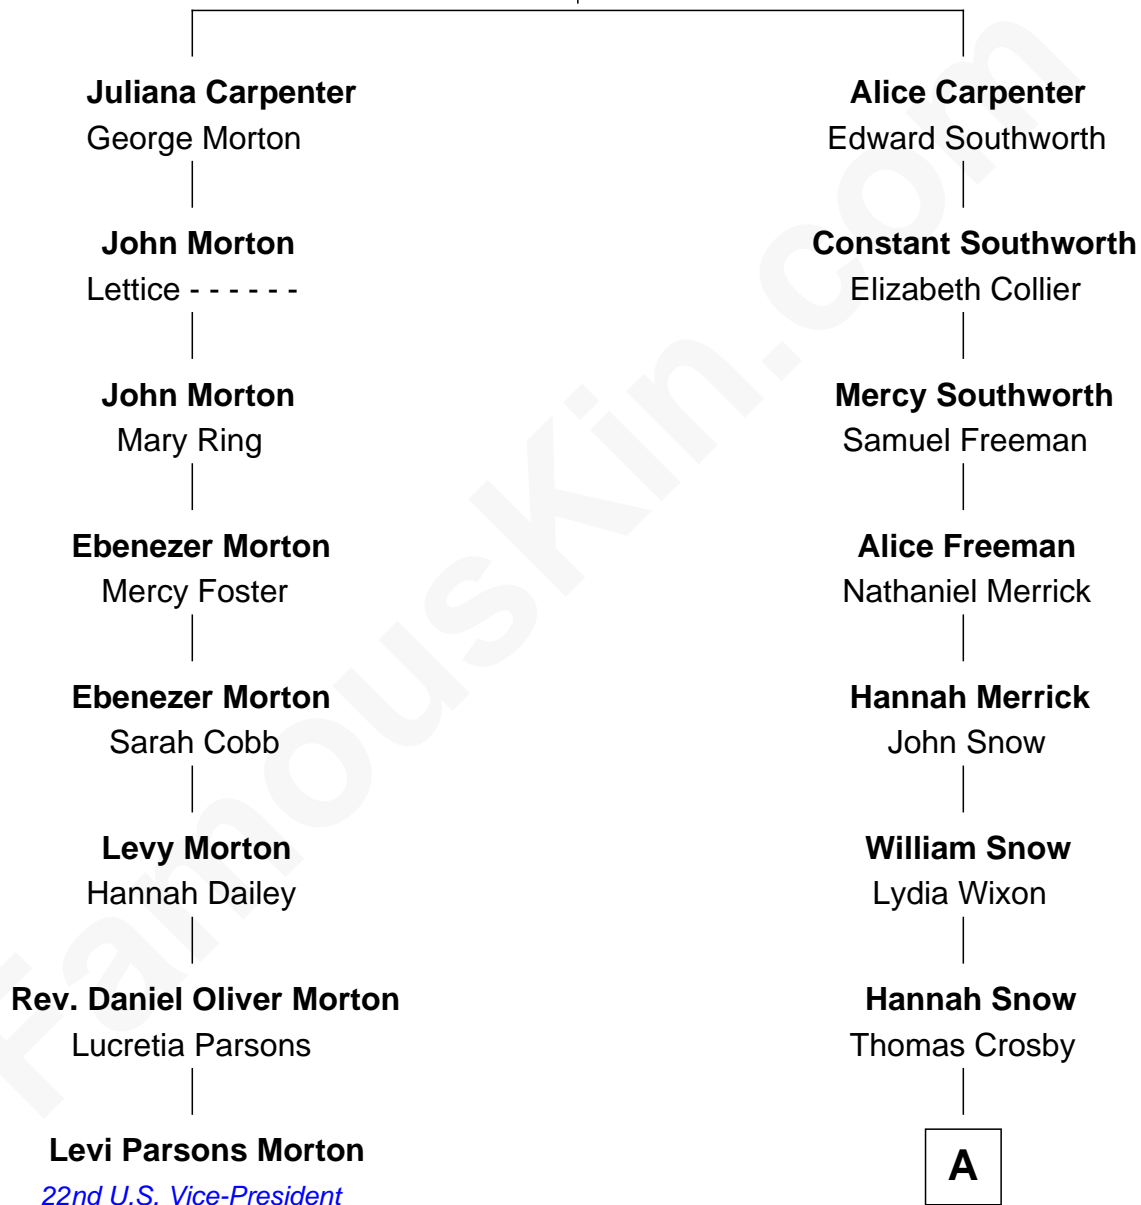

**FamousKin.com**  
**Relationship Chart of**  
**Levi Parsons Morton**  
*22nd U.S. Vice-President*

7th cousin 4 times removed of  
**Norman Rockwell**  
*American Artist*

**Alexander Carpenter**

-----

**A**

—  
**Esther Crosby**

Peter Waring  
—

**Jarvis Augustus Waring**

Nancy Odell Boyce  
—

**Phebe Boyce Waring**

John William Rockwell  
—

**Jarvis Waring Rockwell**

Anne Mary Hill  
—

**Norman Rockwell**

*American Artist*