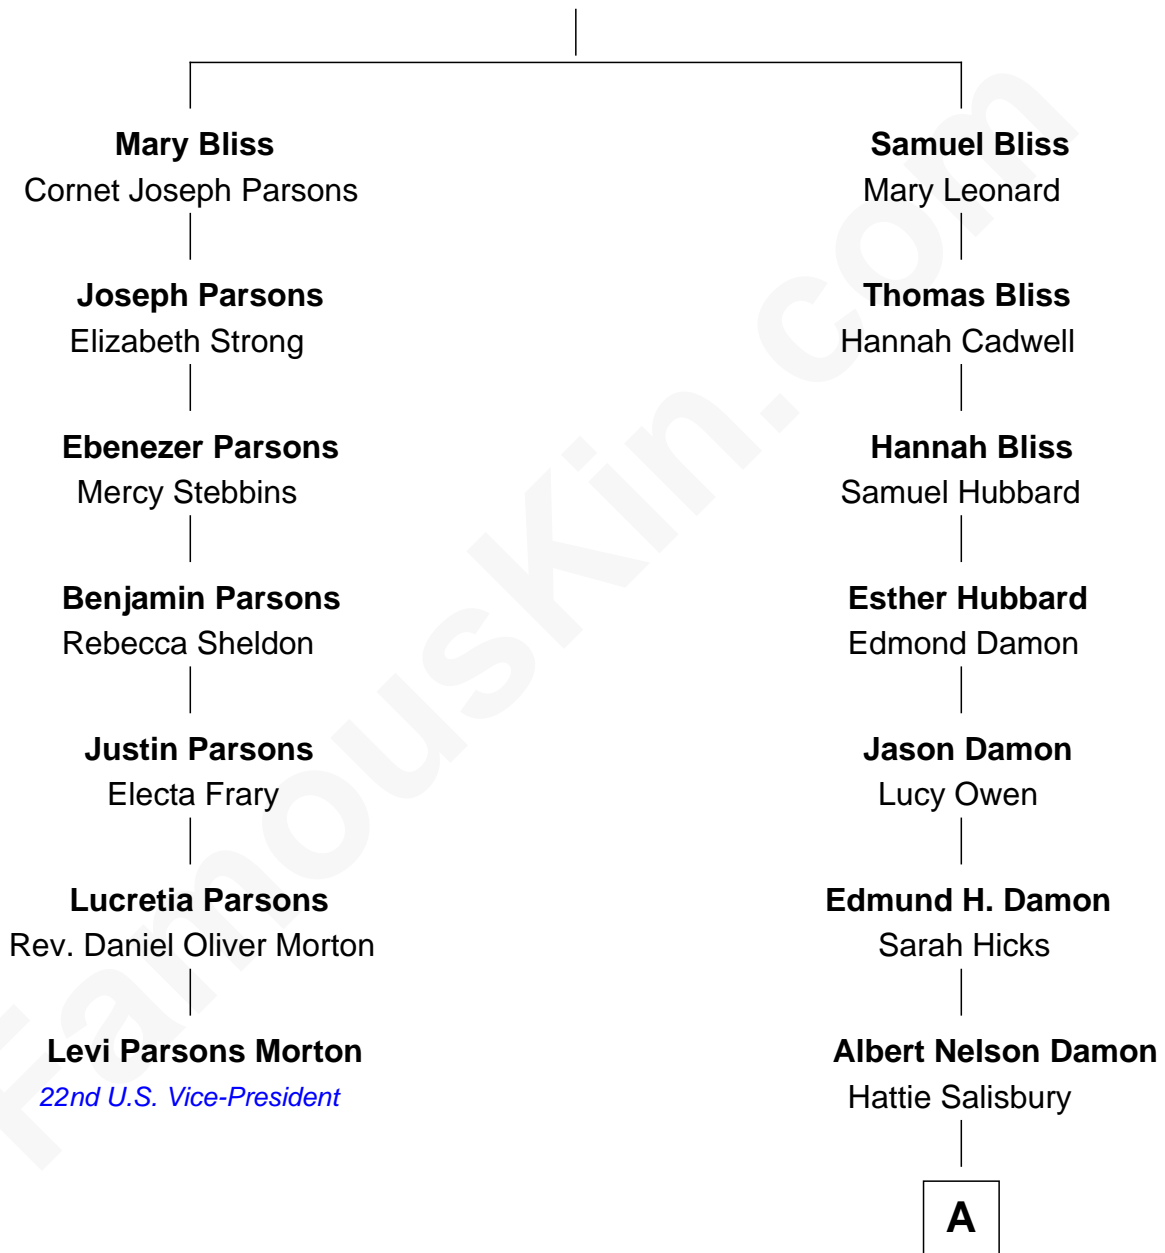

FamousKin.com
Relationship Chart of
Levi Parsons Morton
22nd U.S. Vice-President

6th cousin 4 times removed of

Matt Damon
Movie Actor

Thomas Bliss
 Margaret Hulins

A

Alberth Howe Damon

Grace Henrietta Telfer

Albert Howe Damon

Roberta M. Fay

Kent Telfer Damon

Nancy June Carlsson-Paige

Matt Damon

Movie Actor

FamousKin.com