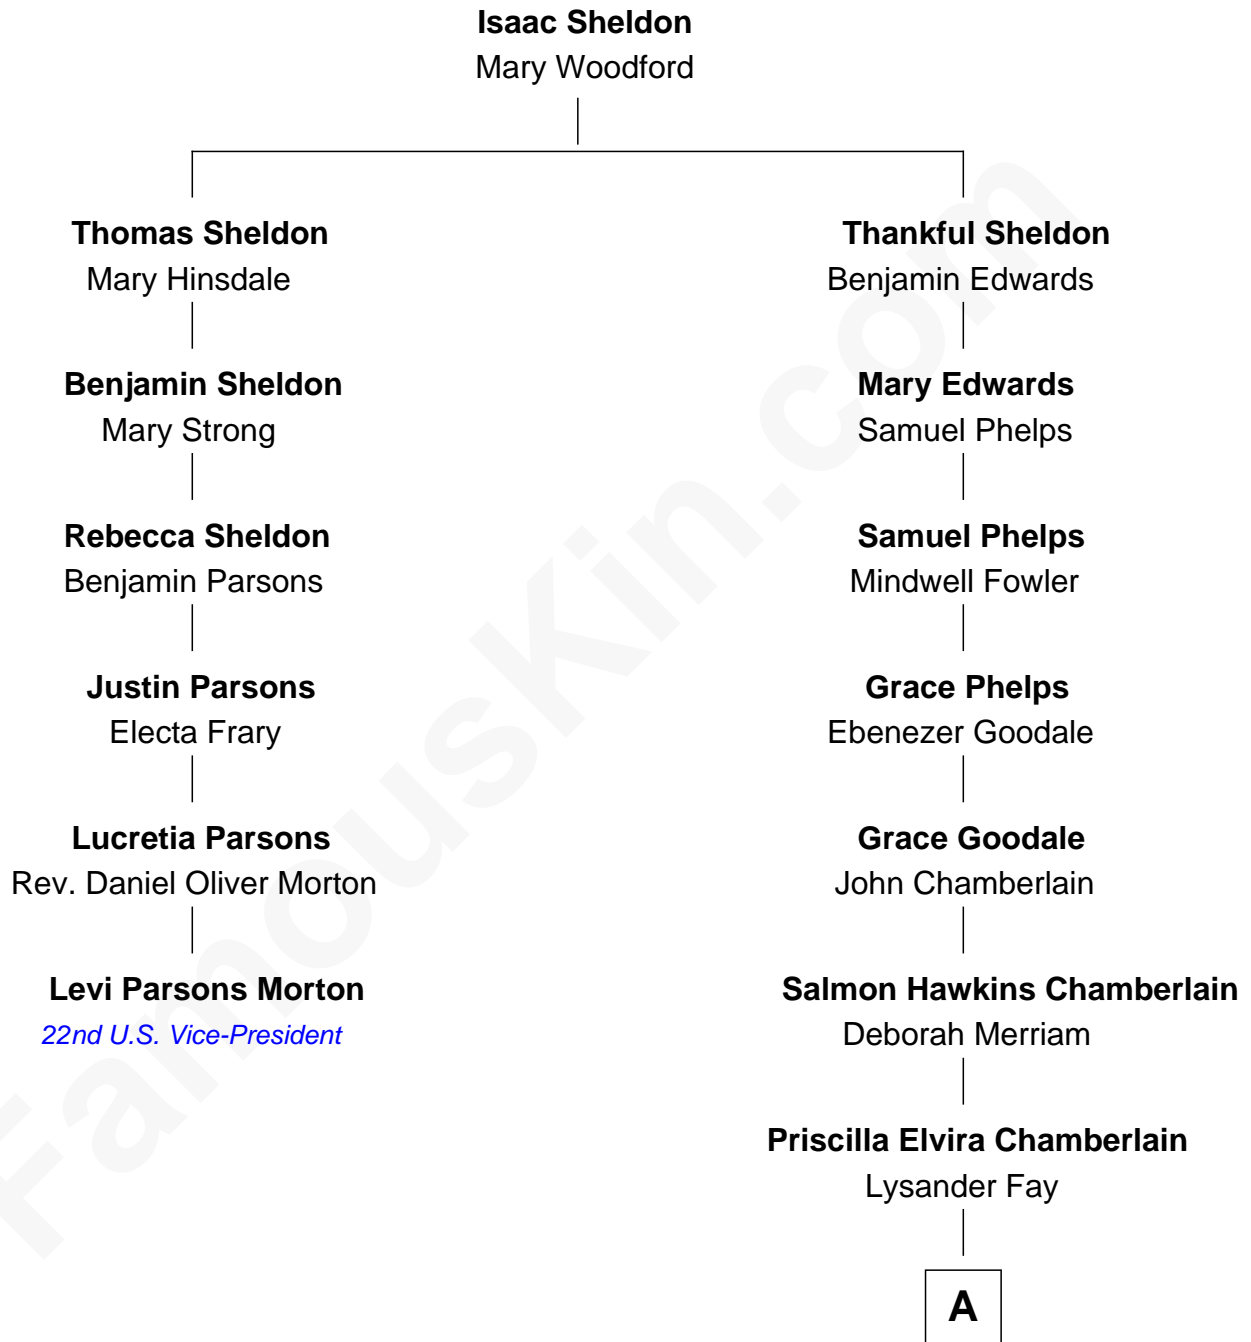

**FamousKin.com**  
**Relationship Chart of**  
**Levi Parsons Morton**  
*22nd U.S. Vice-President*

5th cousin 6 times removed of

**Matt Damon**  
*Movie Actor*

**A**

—  
**Adoniram Judson Fay**

Altemirah A. Smith

—  
**Clarence Farwell Fay**

Mabelle E. Kent

—  
**Roberta M. Fay**

Albert Howe Damon

—  
**Kent Telfer Damon**

Nancy June Carlsson-Paige

—  
**Matt Damon**

*Movie Actor*