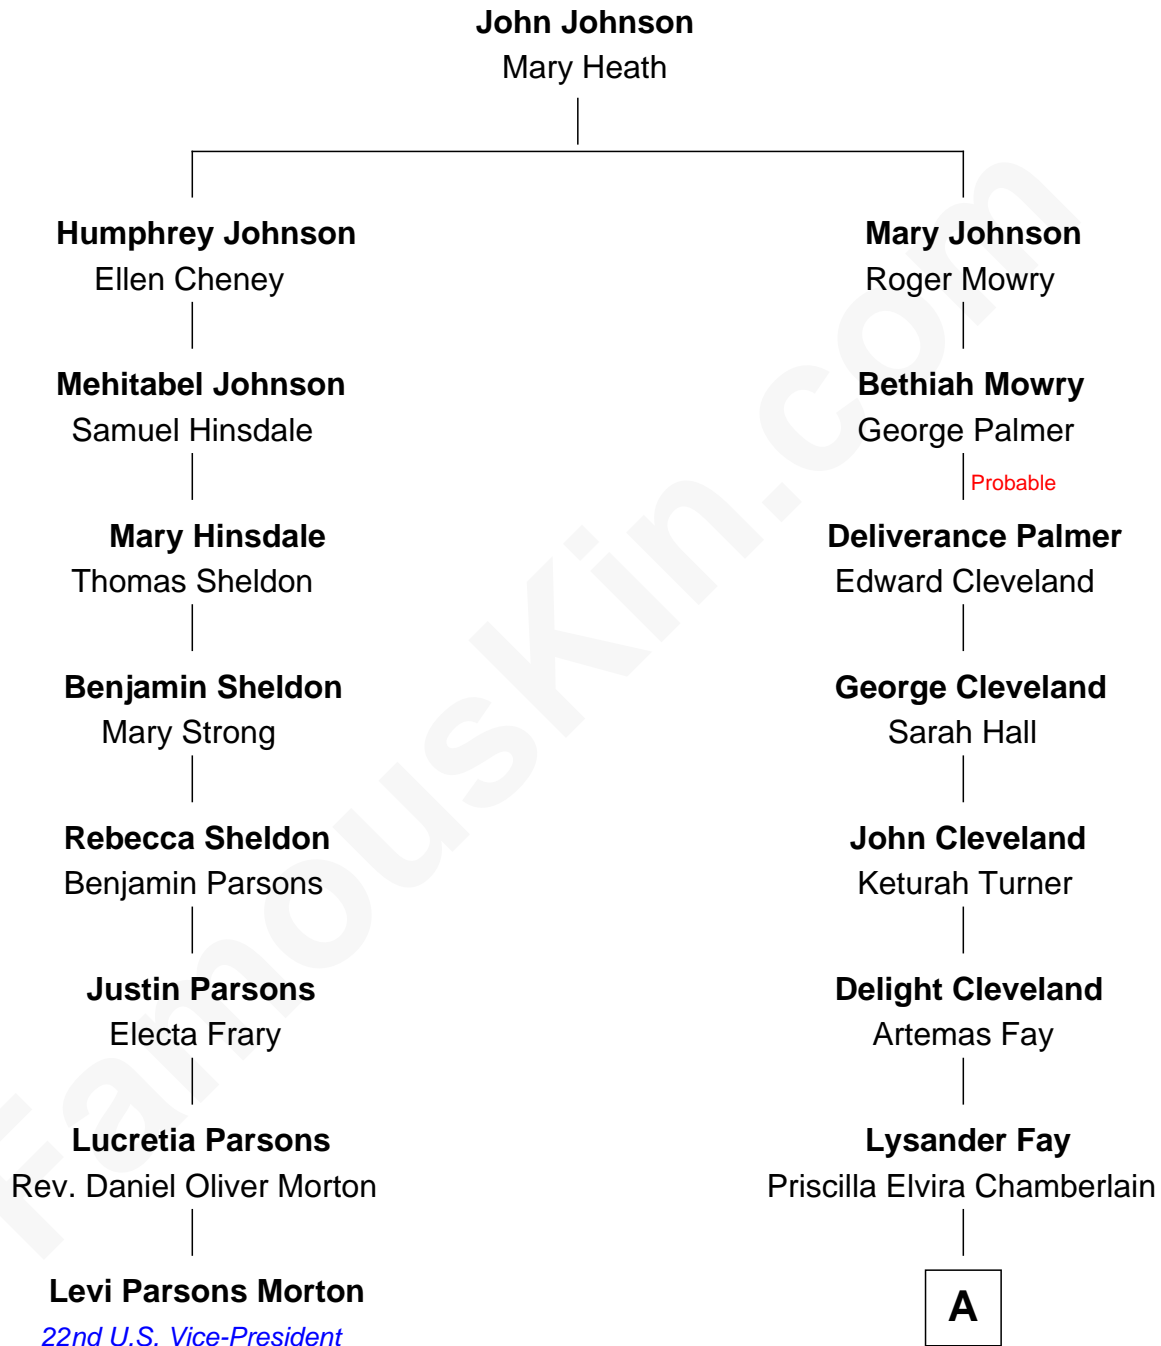

FamousKin.com
Relationship Chart of
Levi Parsons Morton
22nd U.S. Vice-President

7th cousin 4 times removed of

Matt Damon
Movie Actor

A

—
Adoniram Judson Fay

Altemirah A. Smith

—
Clarence Farwell Fay

Mabelle E. Kent

—
Roberta M. Fay

Albert Howe Damon

—
Kent Telfer Damon

Nancy June Carlsson-Paige

—
Matt Damon

Movie Actor

FamousKin.com