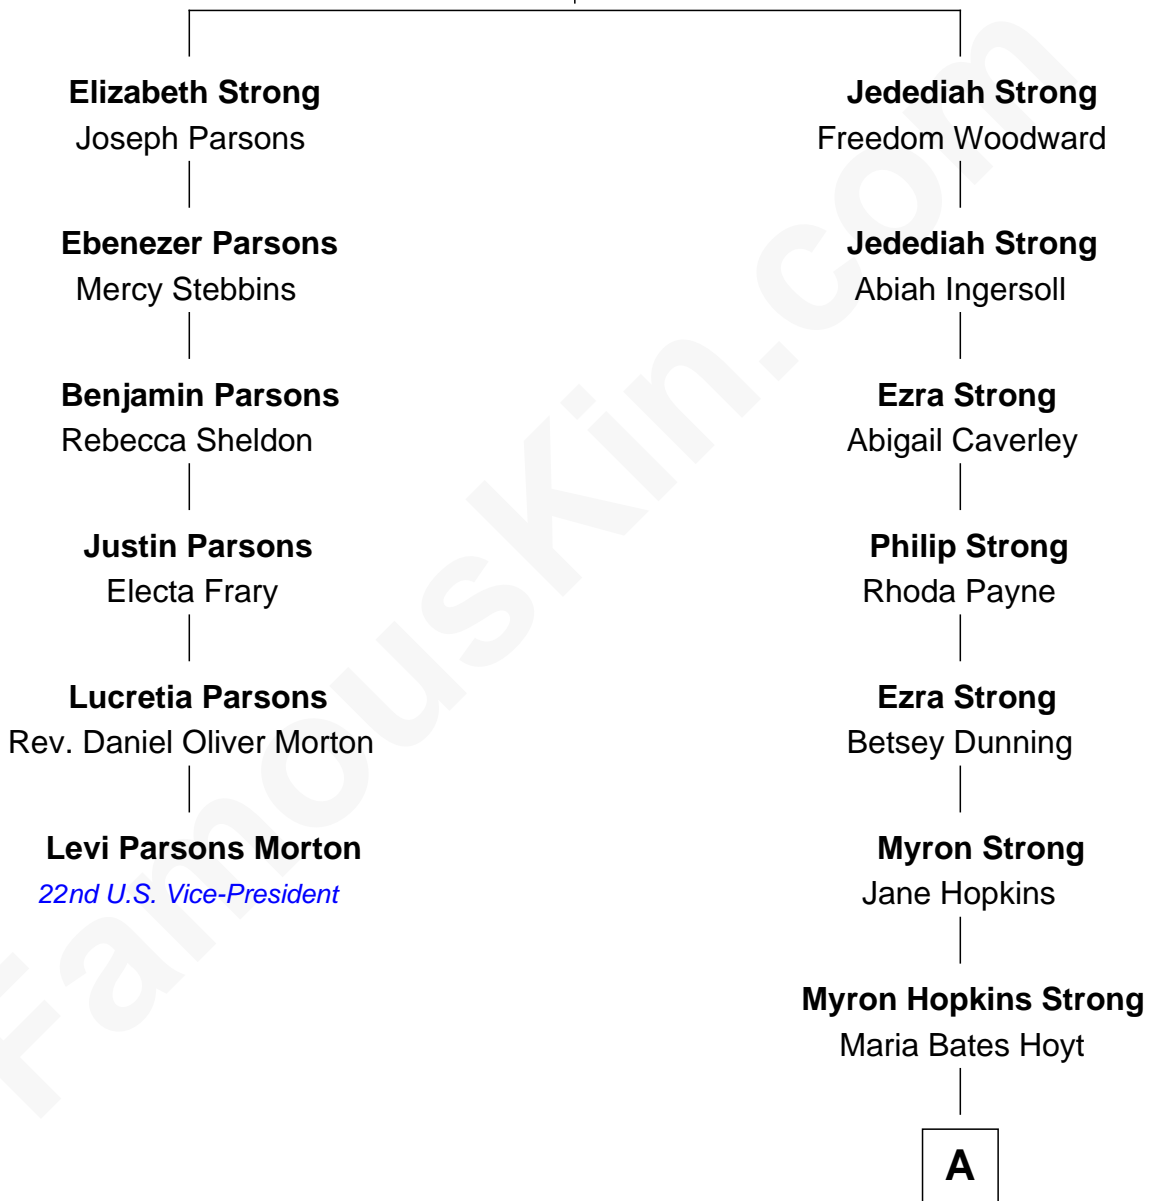

**FamousKin.com**  
**Relationship Chart of**  
**Levi Parsons Morton**  
*22nd U.S. Vice-President*

5th cousin 6 times removed of

**Ben Affleck**  
*Movie Actor*

**John Strong**  
 Abigail Ford

**A**

—  
**Mary Hoyt Strong**

William R. Affleck

—  
**Myron Hopkins Strong Affleck**

Frances L. Perkins

—  
**Myron Hopkins Strong Affleck**

Nancy Louise Byers

—  
**Timothy Byers Affleck**

Christopher Anne Boldt

—  
**Ben Affleck**