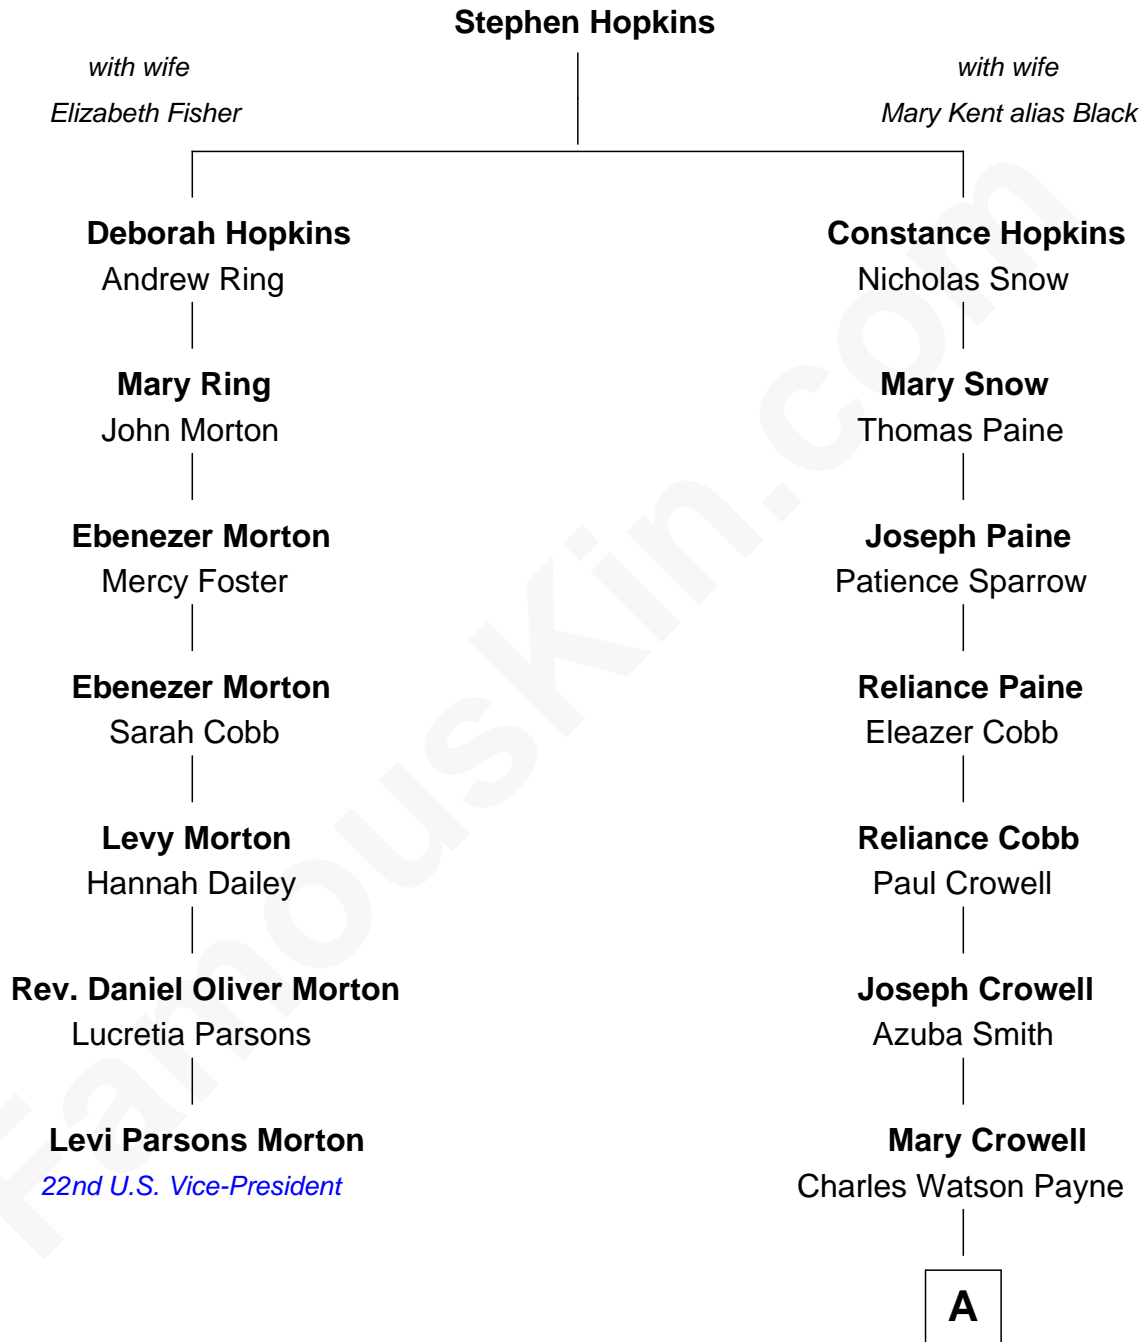

**FamousKin.com**  
**Relationship Chart of**  
**Levi Parsons Morton**  
*22nd U.S. Vice-President*

**6th cousin 6 times removed of**  
**Howard Dean**  
*79th Governor of Vermont*

**A**

**Charles Watson Payne**  
Maria Christiana Hildreth

**Maria L'Hommedieu Payne**  
Joseph Fahys

**Lena Marianne Fahys**  
Henry Francis Cook

**Maria Fahys Cook**  
Howard Brush Dean

**Howard Brush Dean**  
Andrea Belden Maitland

**Howard Dean**  
*79th Governor of Vermont*