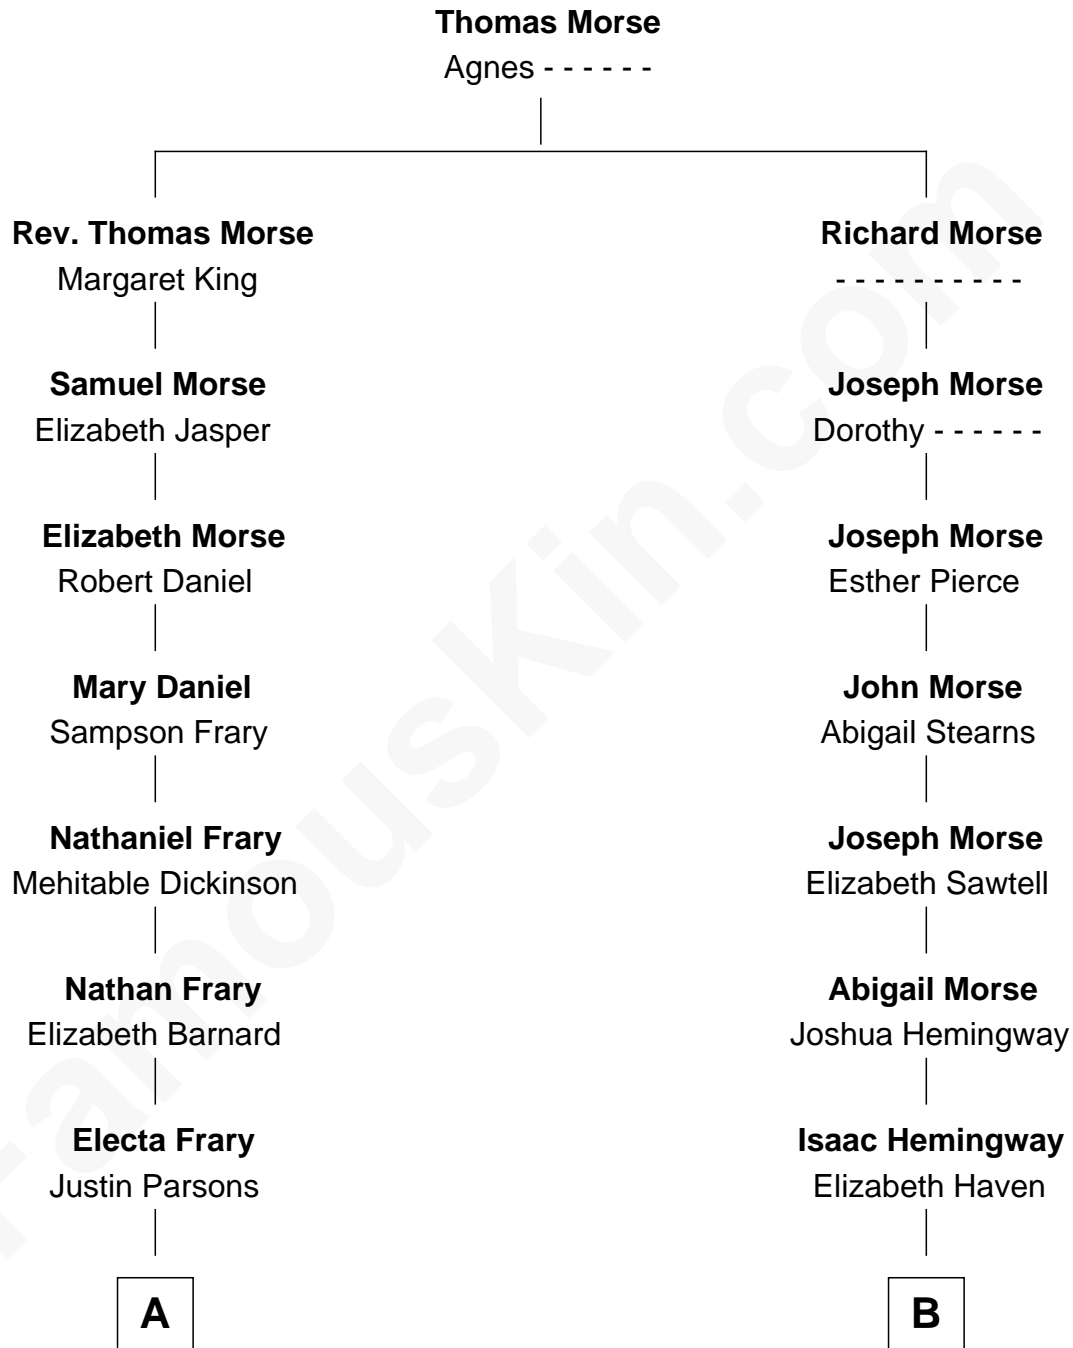

FamousKin.com
Relationship Chart of
Levi Parsons Morton
22nd U.S. Vice-President

8th cousin 4 times removed of

Richard Nixon
37th U.S. President

A

Lucretia Parsons
Rev. Daniel Oliver Morton

Levi Parsons Morton
22nd U.S. Vice-President

B

James Hemingway
Elizabeth Armstrong

James Hemingway
Hope Malmsbury

Jane M. Hemingway
Oliver Burdg

Almira Park Burdg
Franklin Milhous

Hannah Milhous
Francis Anthony Nixon

Richard Nixon
37th U.S. President