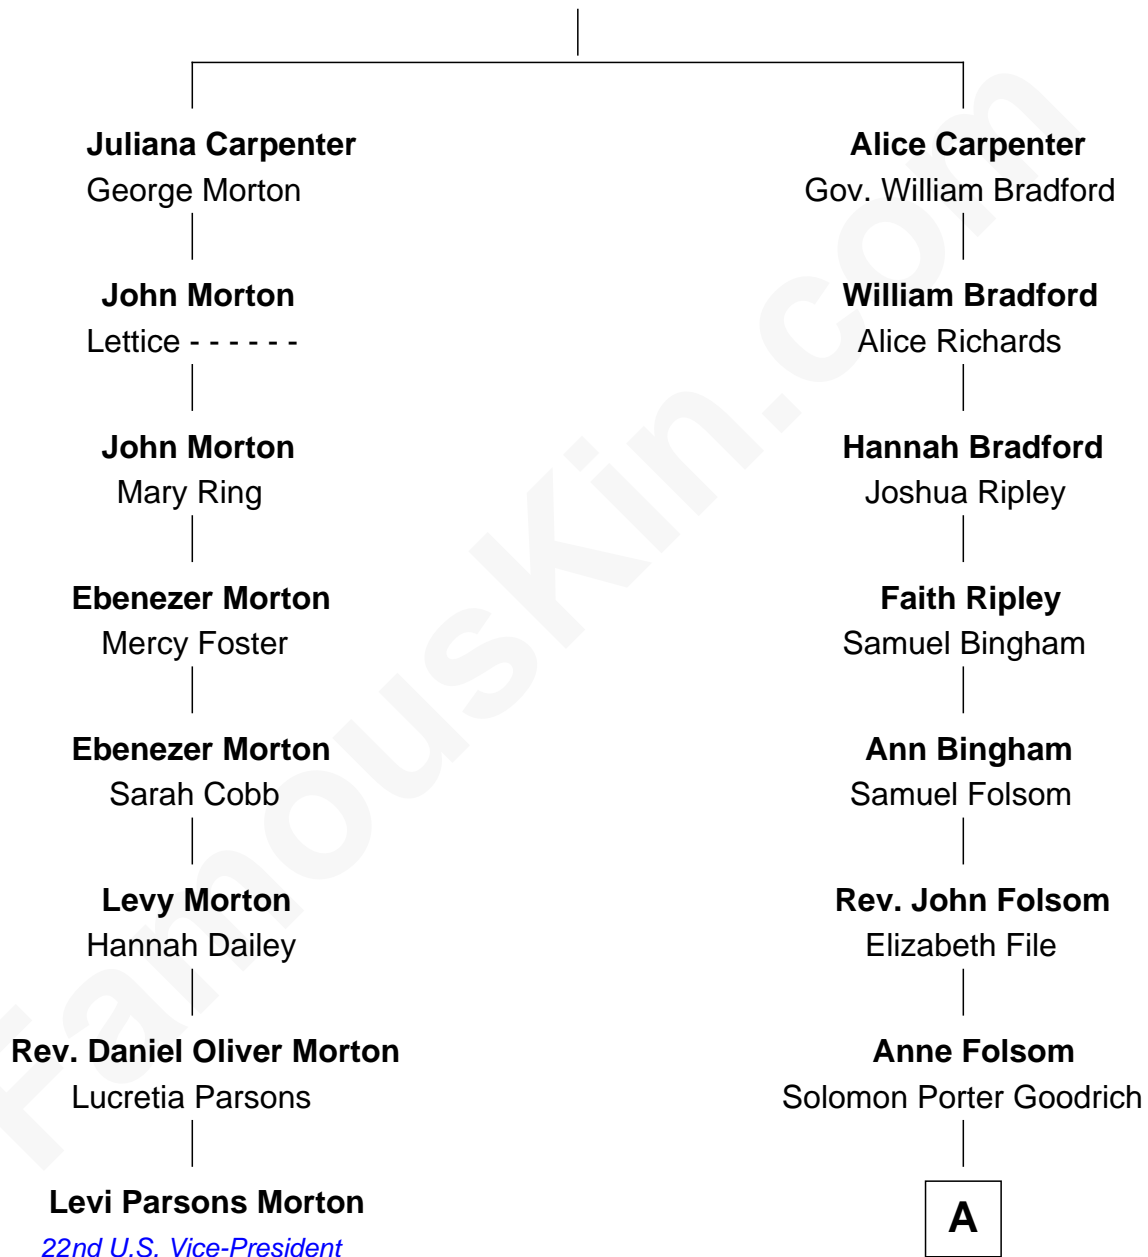

FamousKin.com
Relationship Chart of
Levi Parsons Morton
22nd U.S. Vice-President

7th cousin 5 times removed of

Sally Field

TV and Movie Actress

Alexander Carpenter

A

—
Jane Augusta Goodrich

John Jay Berry

—
Alexander M. Berry

Rachel Benson

—
Charlotte Berry

John Quincy Field

—
Fleet Folsom Field

Jane Elizabeth Fox

—
Richard Dryden Field

Margaret Joy Morlan

—
Sally Field

TV and Movie Actress