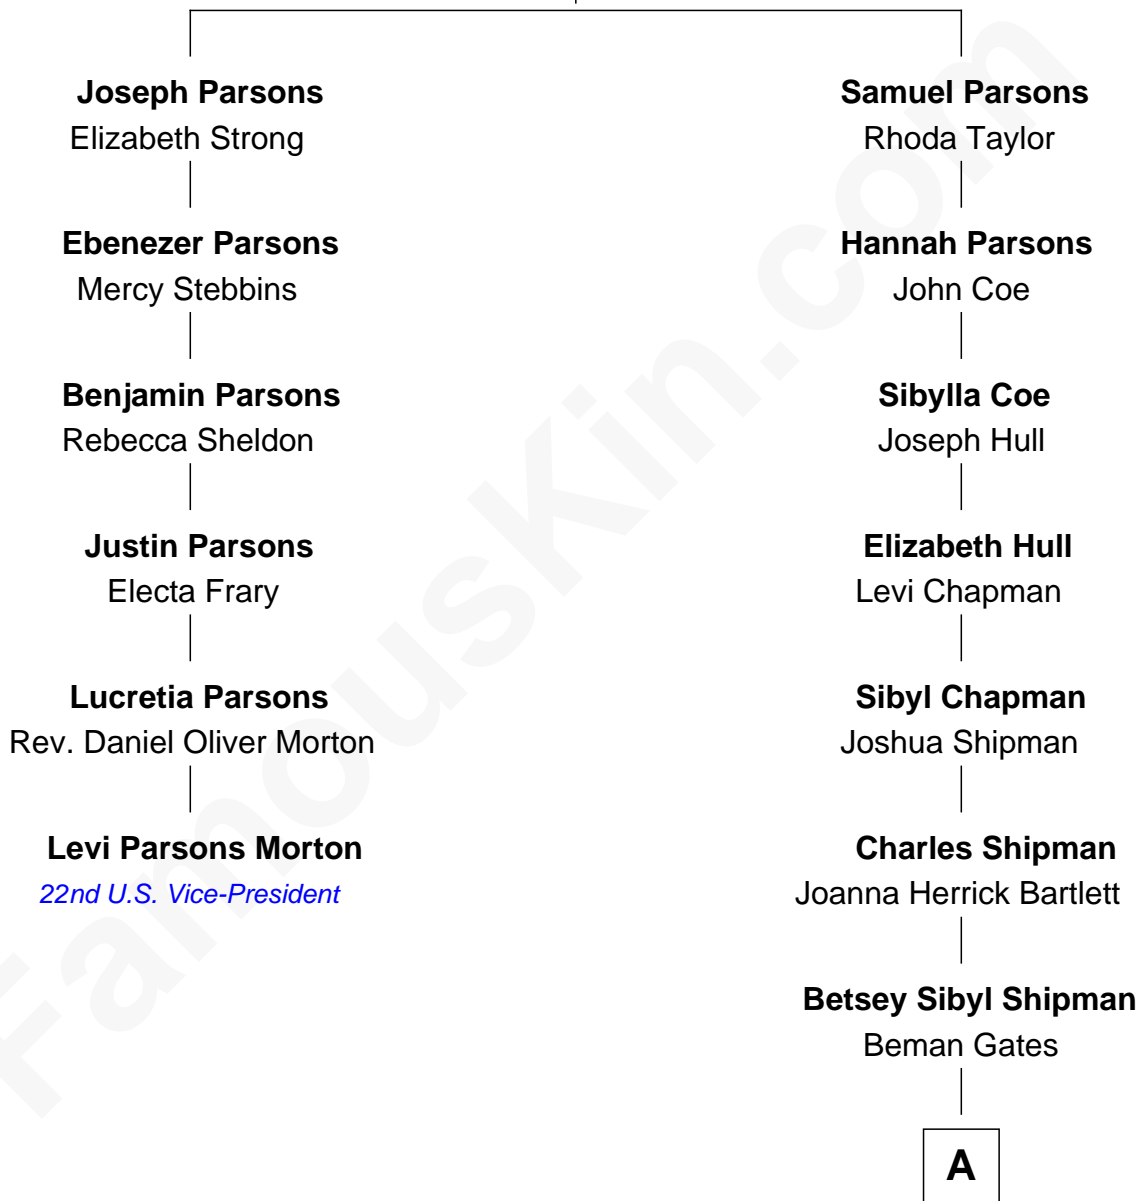

**FamousKin.com**  
**Relationship Chart of**  
**Levi Parsons Morton**  
*22nd U.S. Vice-President*

**5th cousin 3 times removed of**  
**Charles Dawes**  
*30th U.S. Vice-President*

**Cornet Joseph Parsons**  
 Mary Bliss

A

**Mary Beman Gates**  
Brig. Gen. Rufus R. Dawes

**Charles Dawes**  
*30th U.S. Vice-President*

FamousKin.com