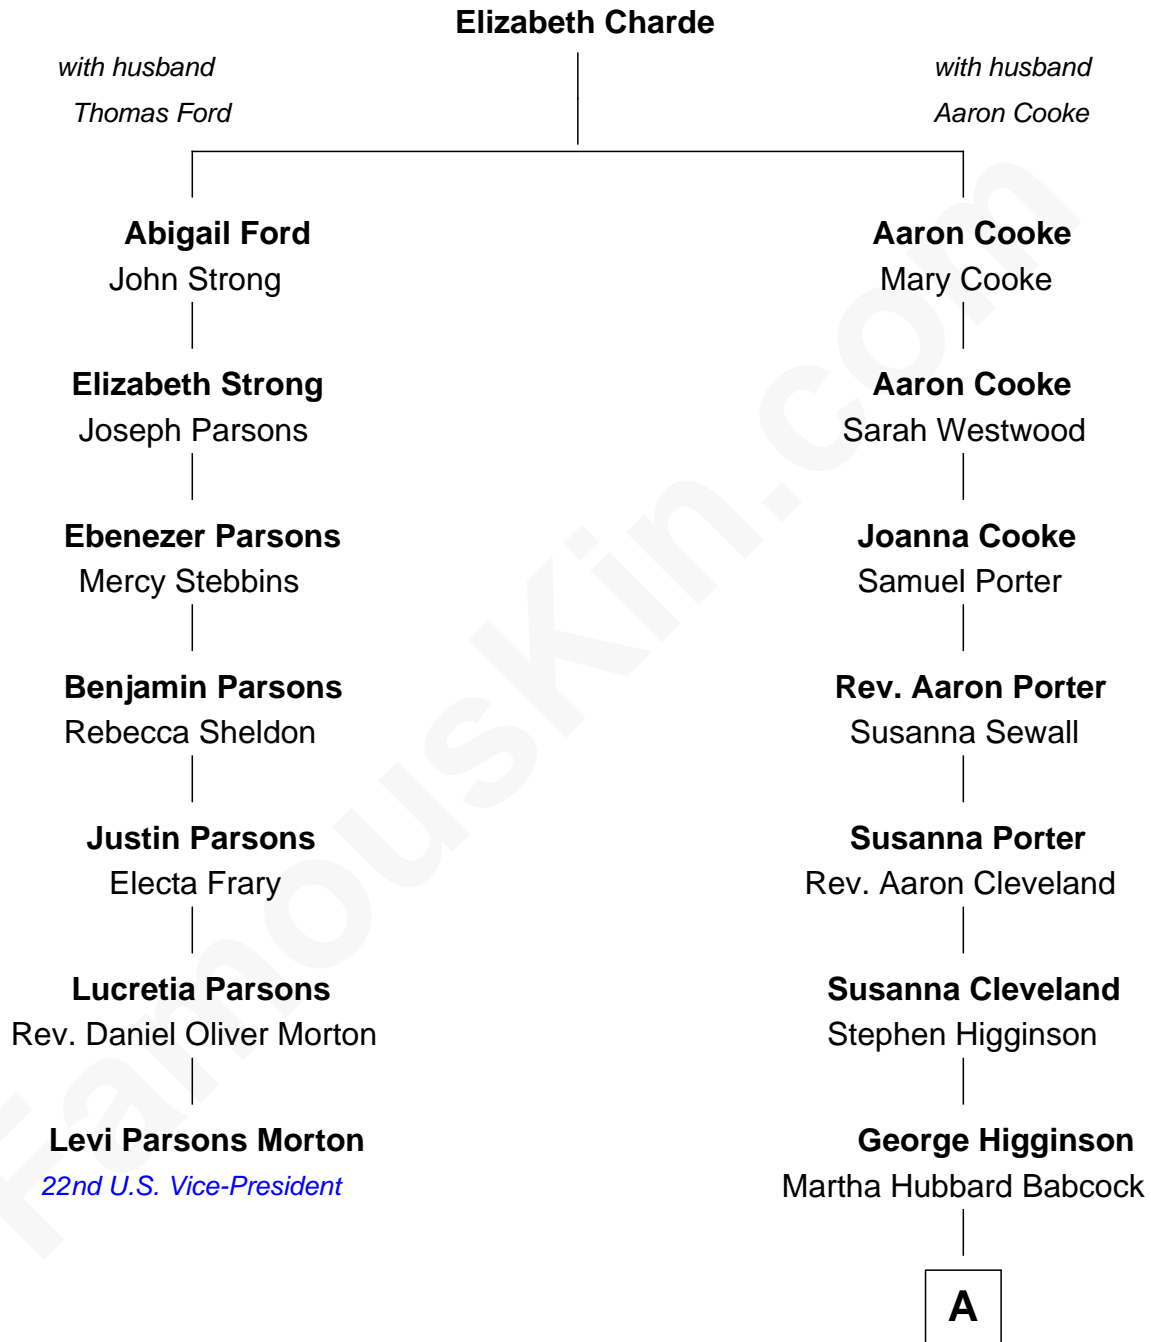

FamousKin.com Relationship Chart of

Levi Parsons Morton

22nd U.S. Vice-President

6th cousin 2 times removed of

Henry Lee Higginson

Founder of the Boston Symphony Orchestra

A

George Higginson

Mary Cabot Lee

Henry Lee Higginson

Founder, Boston Symphony Orchestra

FamousKin.com