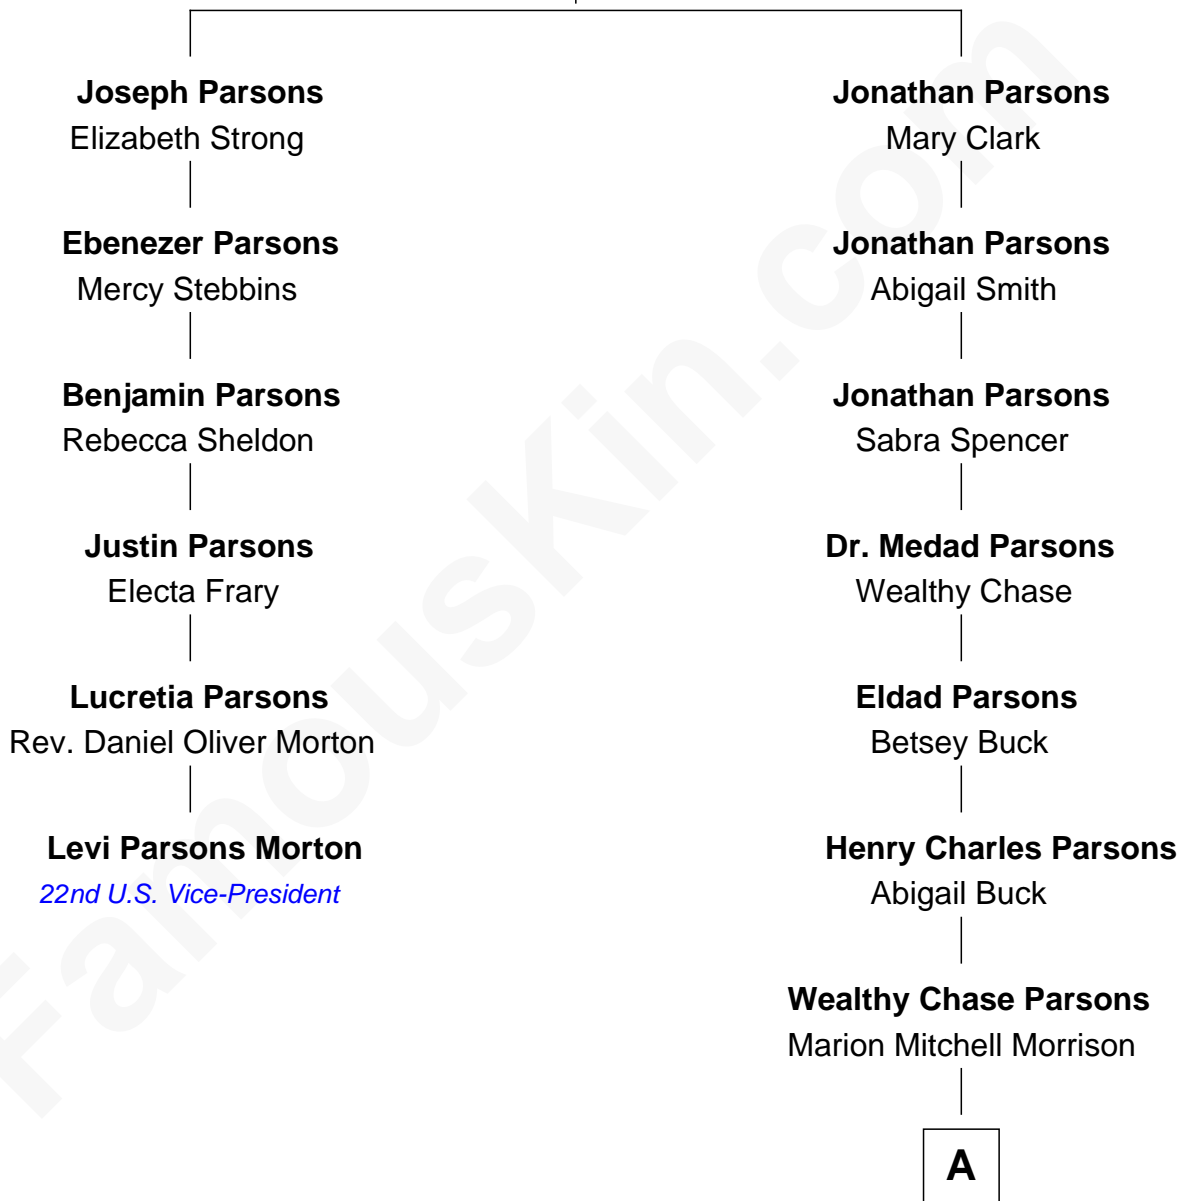

**FamousKin.com**  
**Relationship Chart of**  
**Levi Parsons Morton**  
*22nd U.S. Vice-President*

5th cousin 3 times removed of

**John Wayne**  
*Movie Actor*

**Cornet Joseph Parsons**  
 Mary Bliss

A

|  
**Clyde Leonard Morrison**

Mary Alberta Brown

|  
**John Wayne**

*Movie Actor*

FamousKin.com