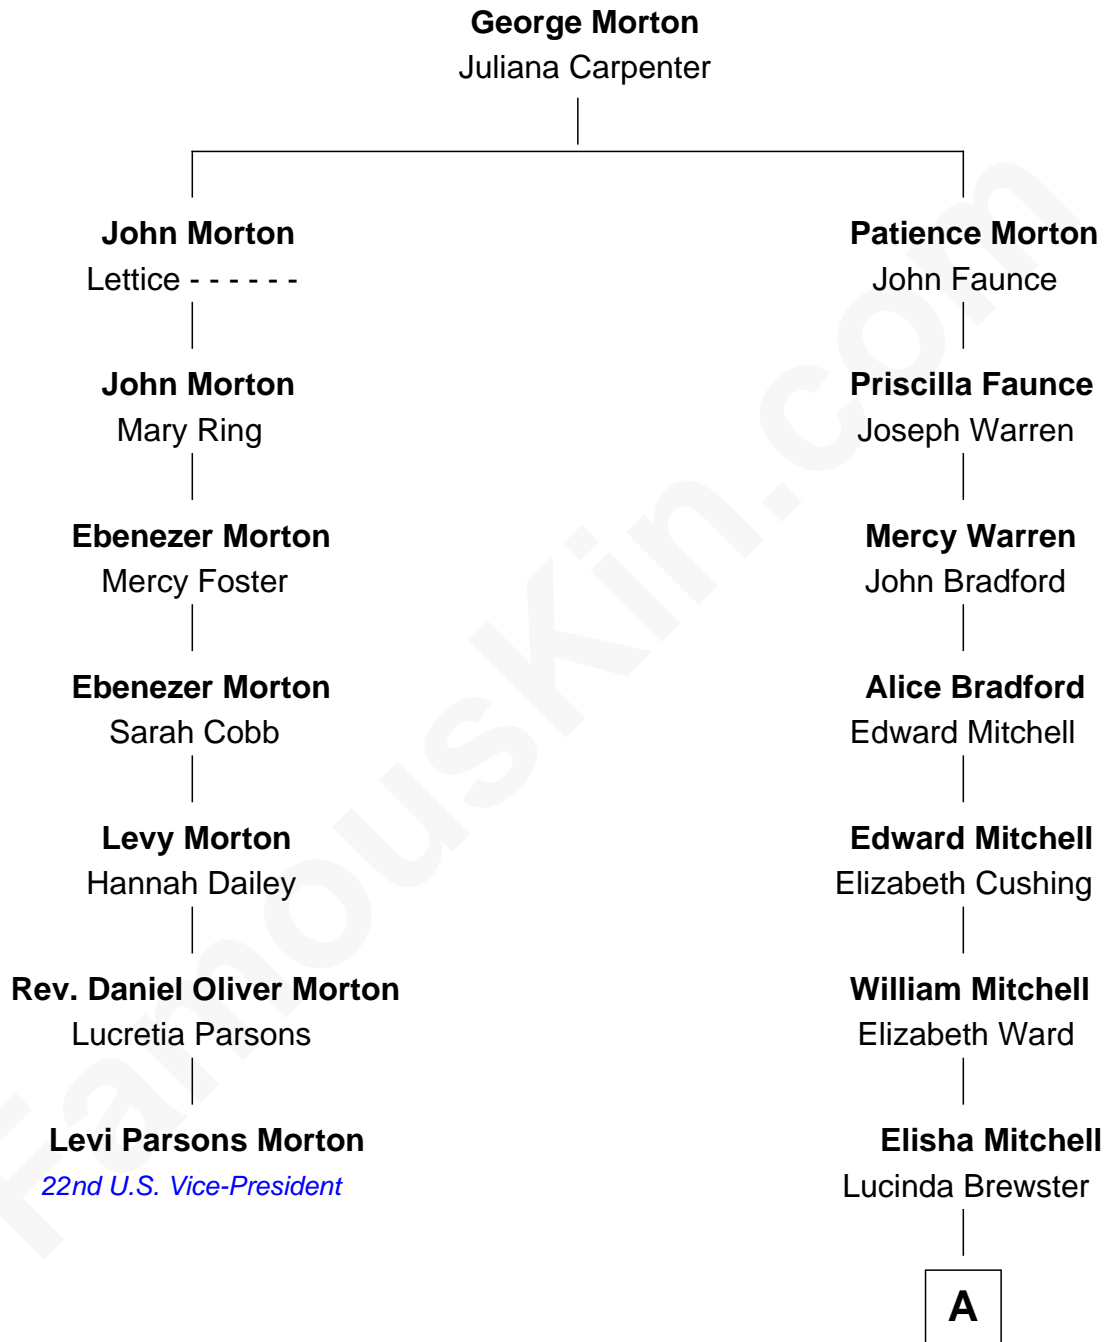

FamousKin.com

Relationship Chart of

Levi Parsons Morton

22nd U.S. Vice-President

6th cousin 4 times removed of

Julia Child

American Chef, Author and TV Personality

A

Clark Ward Mitchell

Ellen Theresa Shaw

Julia Clark Mitchell

Byron Weston

Julia Carolyn Weston

John McWilliams

Julia Child

Chef, Author and TV Personality