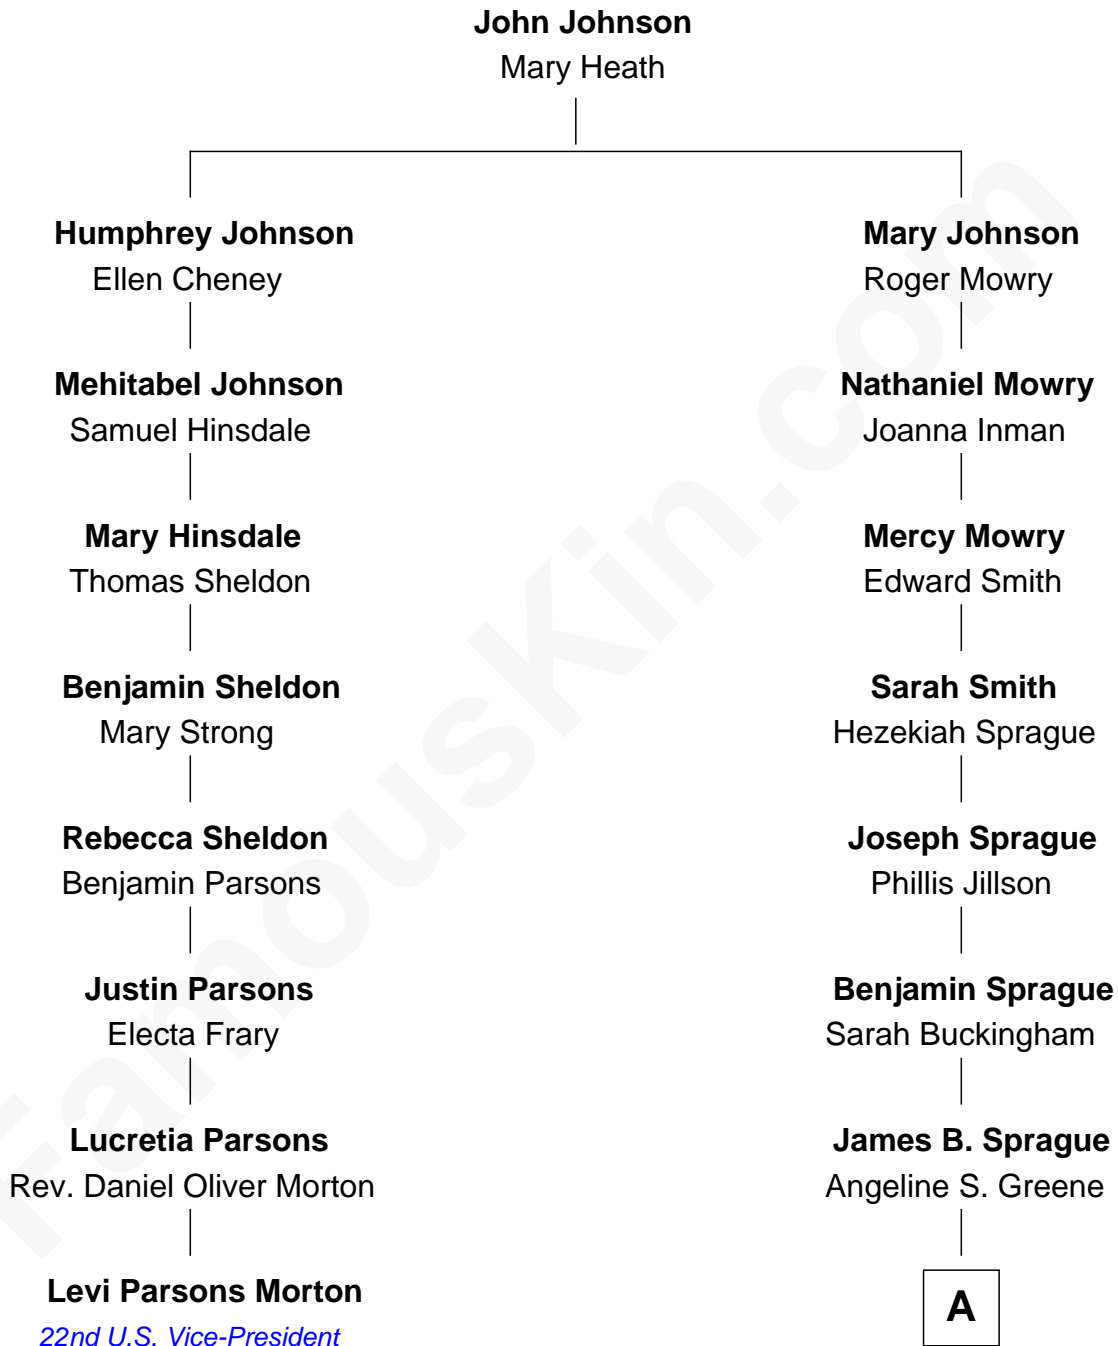

FamousKin.com
Relationship Chart of
Levi Parsons Morton
22nd U.S. Vice-President

7th cousin 3 times removed of
Lucille Ball
TV Actress - "I Love Lucy"

A

Helen Sabina Sprague

William C Orcutt

Flora Belle Orcutt

Frederick Charles Hunt

Desiree Evelyn Hunt

Henry Durrell Ball

Lucille Ball

TV Actress - "I Love Lucy"

FamousKin.com