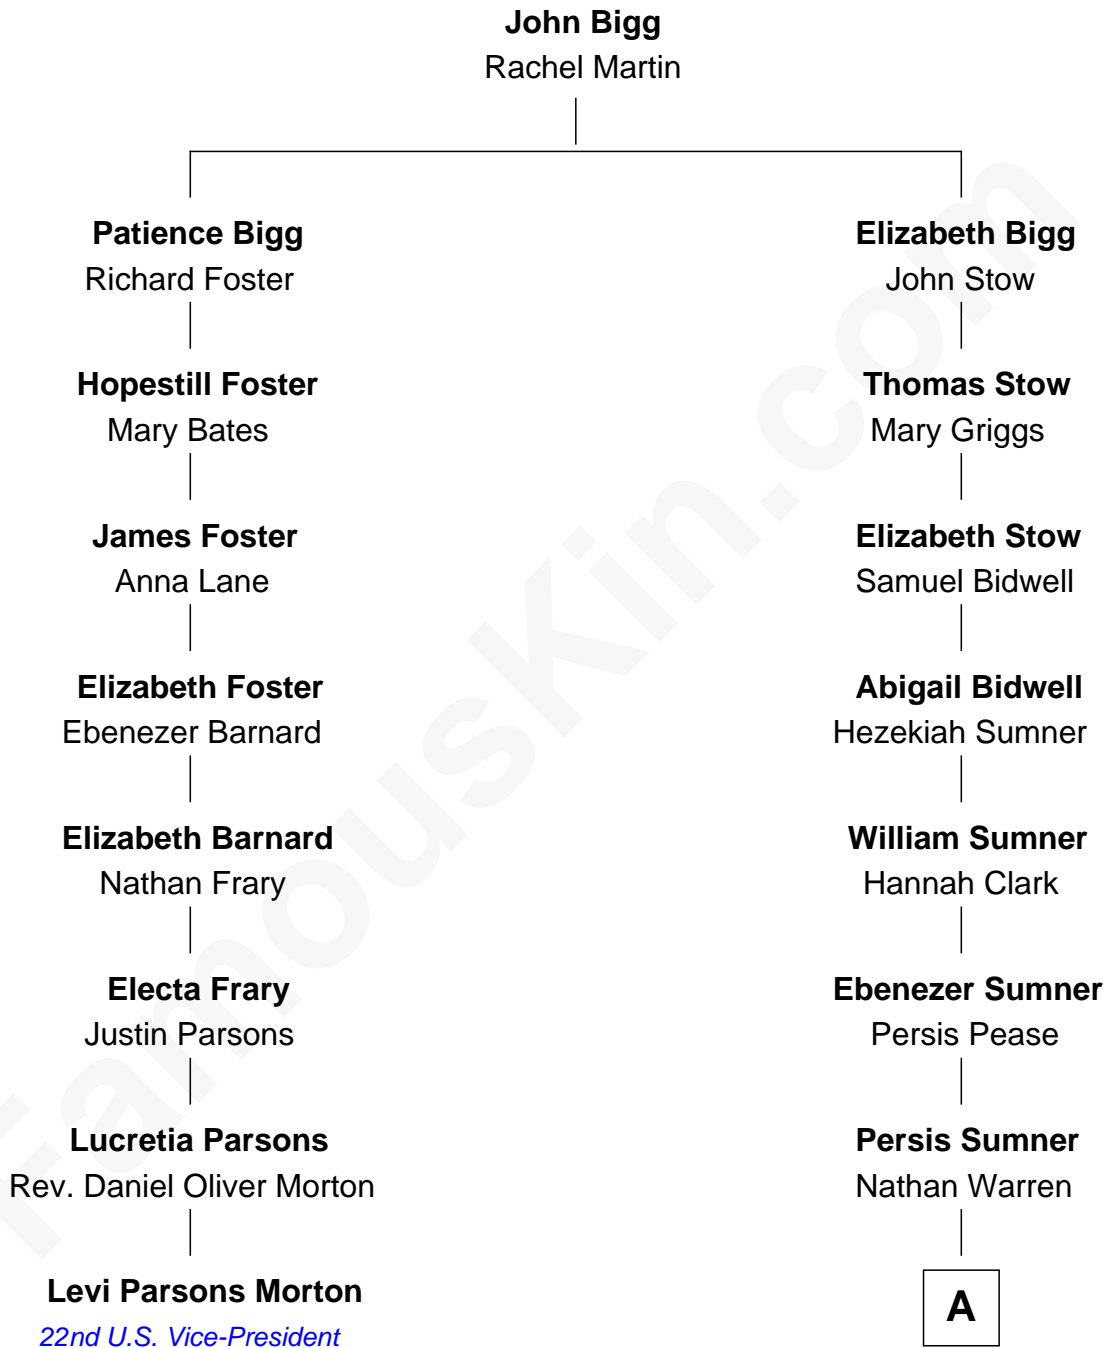

**FamousKin.com**  
**Relationship Chart of**  
**Levi Parsons Morton**  
*22nd U.S. Vice-President*

**7th cousin 6 times removed of**  
**Brian Wilson**  
*Co-Founder of The Beach Boys*

**A**

|  
**Ithamer Hibbard Warren**

Lydia Peck

|  
**Marilla Warren**

Henry Wilson

|  
**George Washington Wilson**

Mary Bailey

|  
**William Henry Wilson**

Alta Lenora Chitwood

|  
**William Coral Wilson**