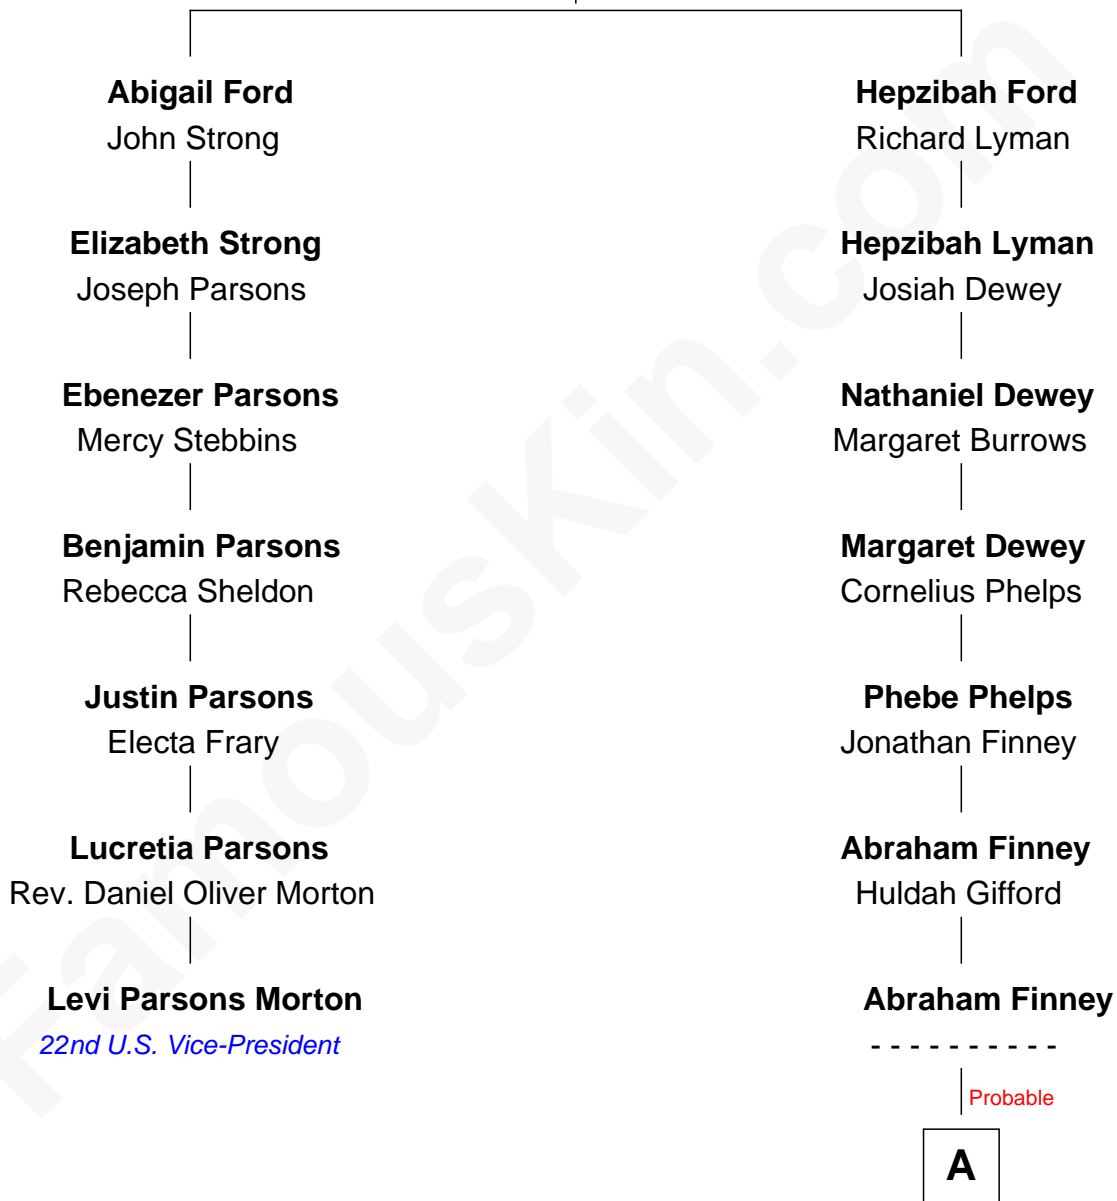

# FamousKin.com Relationship Chart of

**Levi Parsons Morton**

*22nd U.S. Vice-President*

6th cousin 5 times removed of

**Brian Wilson**

*Co-Founder of The Beach Boys*

**Thomas Ford**  
Elizabeth Charde

**A**

**Eli Barnum Finney**  
Ellen Celia Coughlin

**Albert H. Finney**  
Elnora Brass

**Ruth Edna Finney**  
Carl Arie Korthof

**Audree Neva Korthof**  
Murray Gage Wilson

**Brian Wilson**  
*Co-Founder of The Beach Boys*