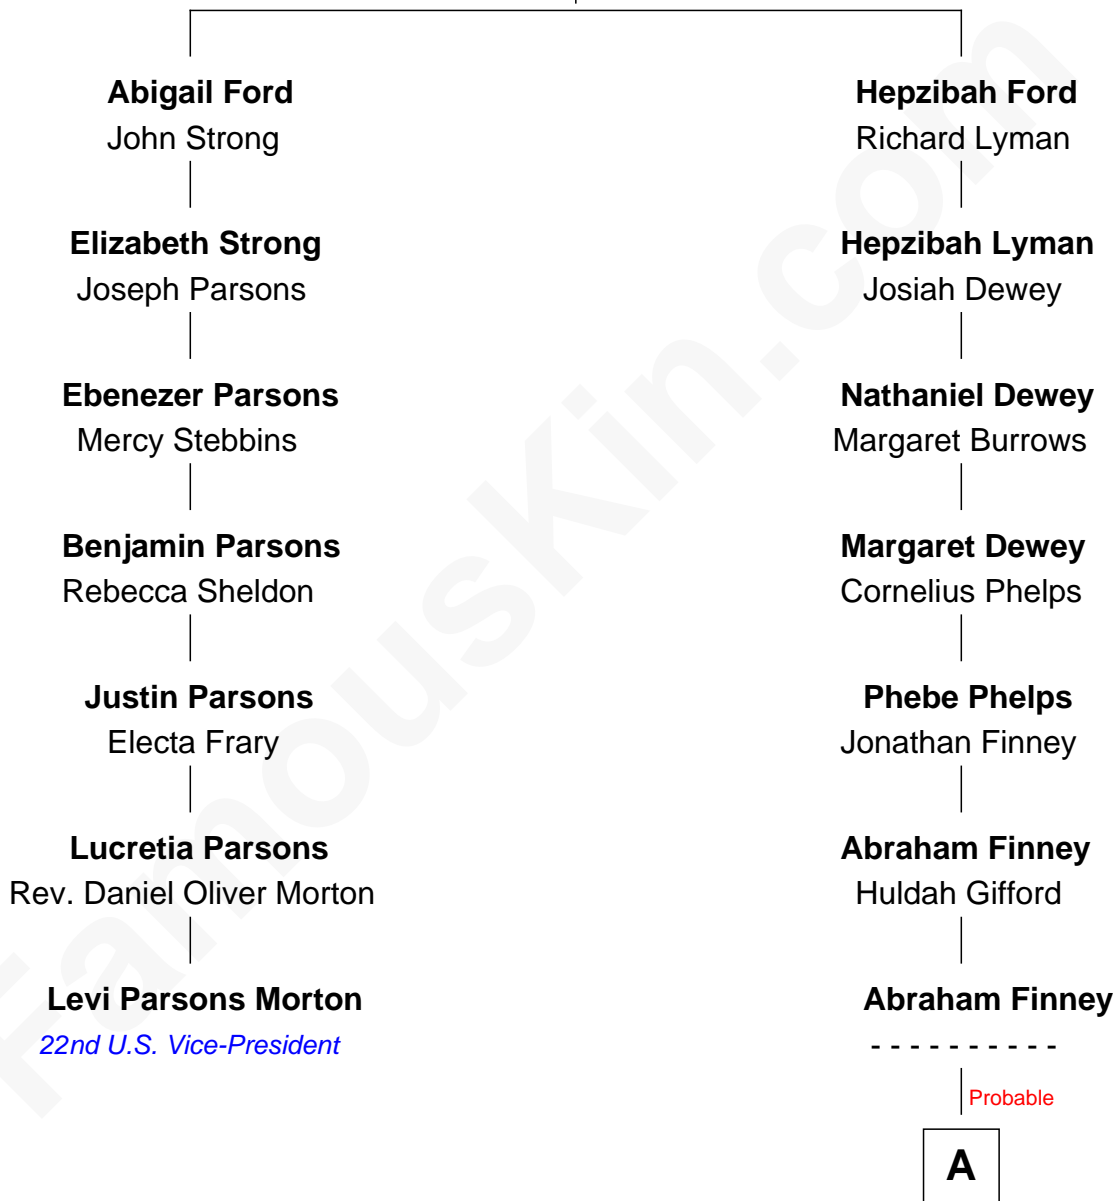

FamousKin.com
Relationship Chart of
Levi Parsons Morton
22nd U.S. Vice-President

6th cousin 5 times removed of
Carl Wilson
Co-Founder of The Beach Boys

Thomas Ford
 Elizabeth Charde

A

—
Eli Barnum Finney
Ellen Celia Coughlin

—
Albert H. Finney
Elnora Brass

—
Ruth Edna Finney
Carl Arie Korthof

—
Audree Neva Korthof
Murray Gage Wilson

—
Carl Wilson
Co-Founder of The Beach Boys