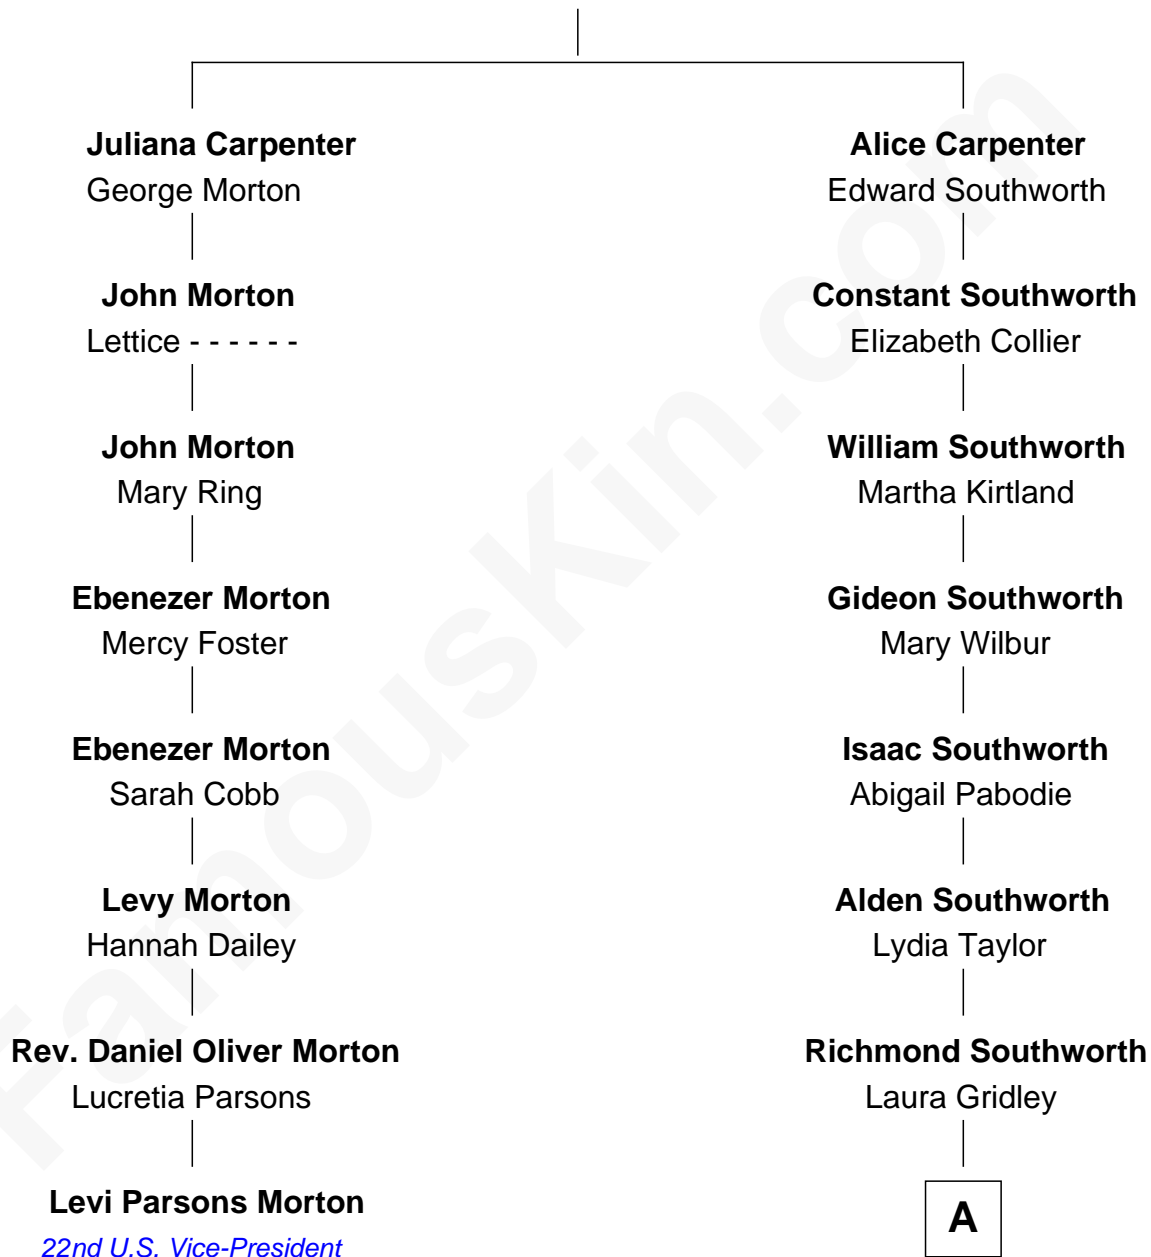

FamousKin.com
Relationship Chart of
Levi Parsons Morton
22nd U.S. Vice-President

7th cousin 5 times removed of

Paget Brewster
TV Actress

Alexander Carpenter

A

Lydia Hart Southworth
John Hawkins Rountree

Cora Southworth Rountree
Charles Hathaway

Stewart Southworth Hathaway
Helen Viles

Valerie Hathaway
John Bechtel Tew

Hathaway Tew
Galen Brewster

Paget Brewster
TV Actress