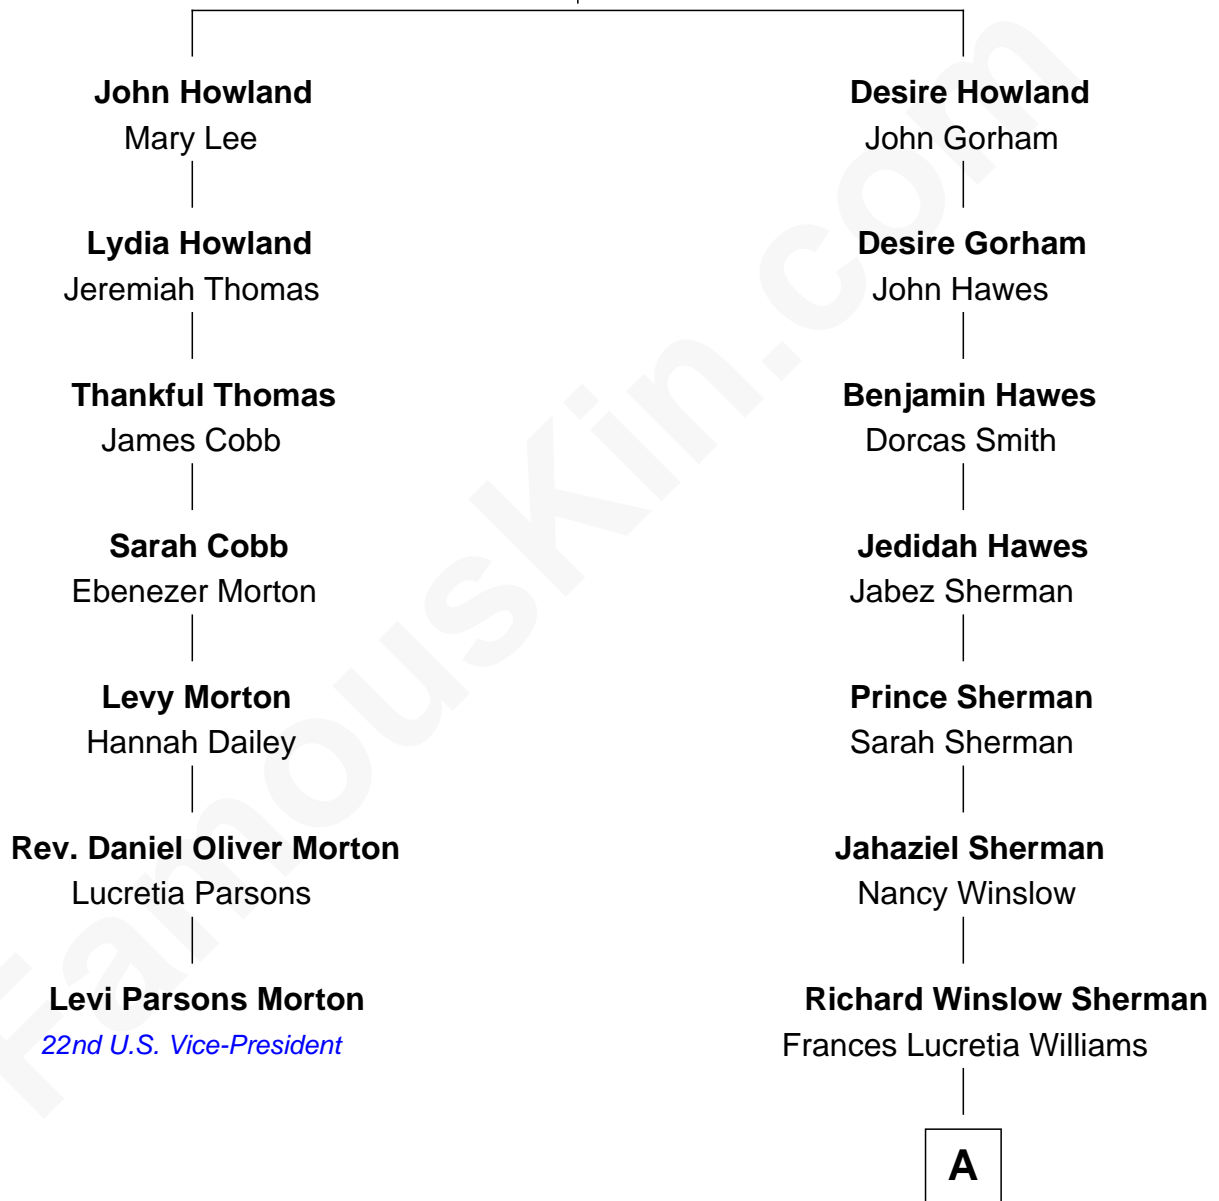

FamousKin.com Relationship Chart of

Levi Parsons Morton

22nd U.S. Vice-President

6th cousin 2 times removed of

James Sherman

27th U.S. Vice-President

John Howland

Elizabeth Tilley

A

|
Mary Frances Sherman
Richard Updike Sherman

|
James Sherman
27th U.S. Vice-President

FamousKin.com