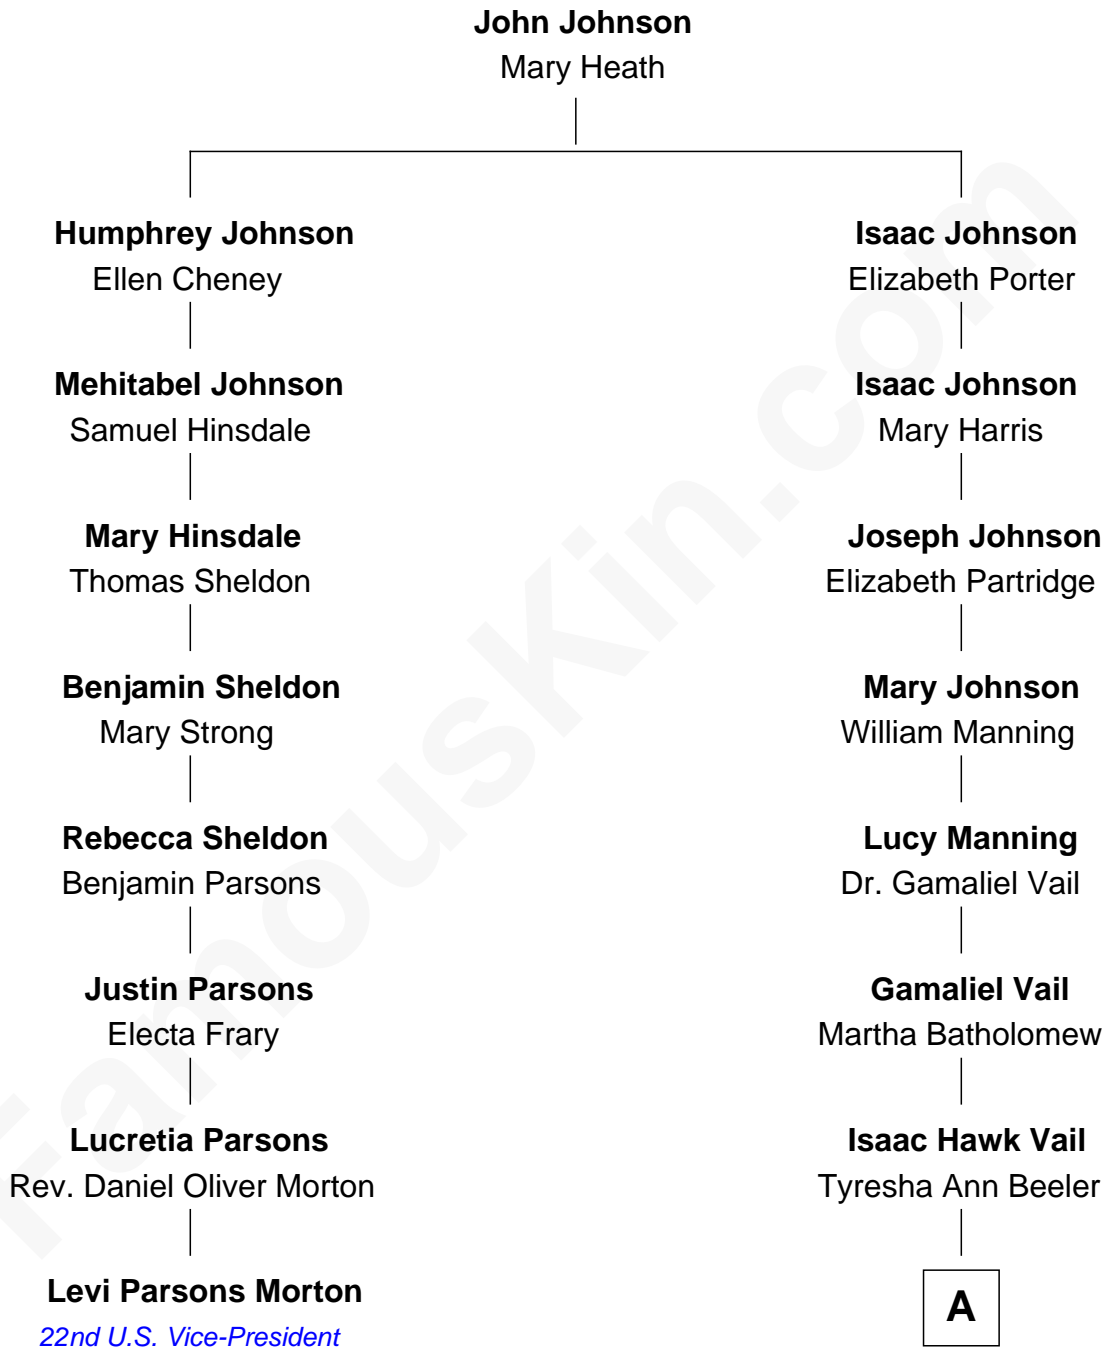

FamousKin.com

Relationship Chart of

Levi Parsons Morton

22nd U.S. Vice-President

7th cousin 3 times removed of

Donny Osmond
Singer, Actor and Dancer

A

—
Martha Tyresha Vail
Thomas Lorenzo Van Noy

—
Agnes LaVerna Van Noy
Rulon Osmond

—
George Viril Osmond
Olive May Davis

—
Donny Osmond
Singer, Actor and Dancer