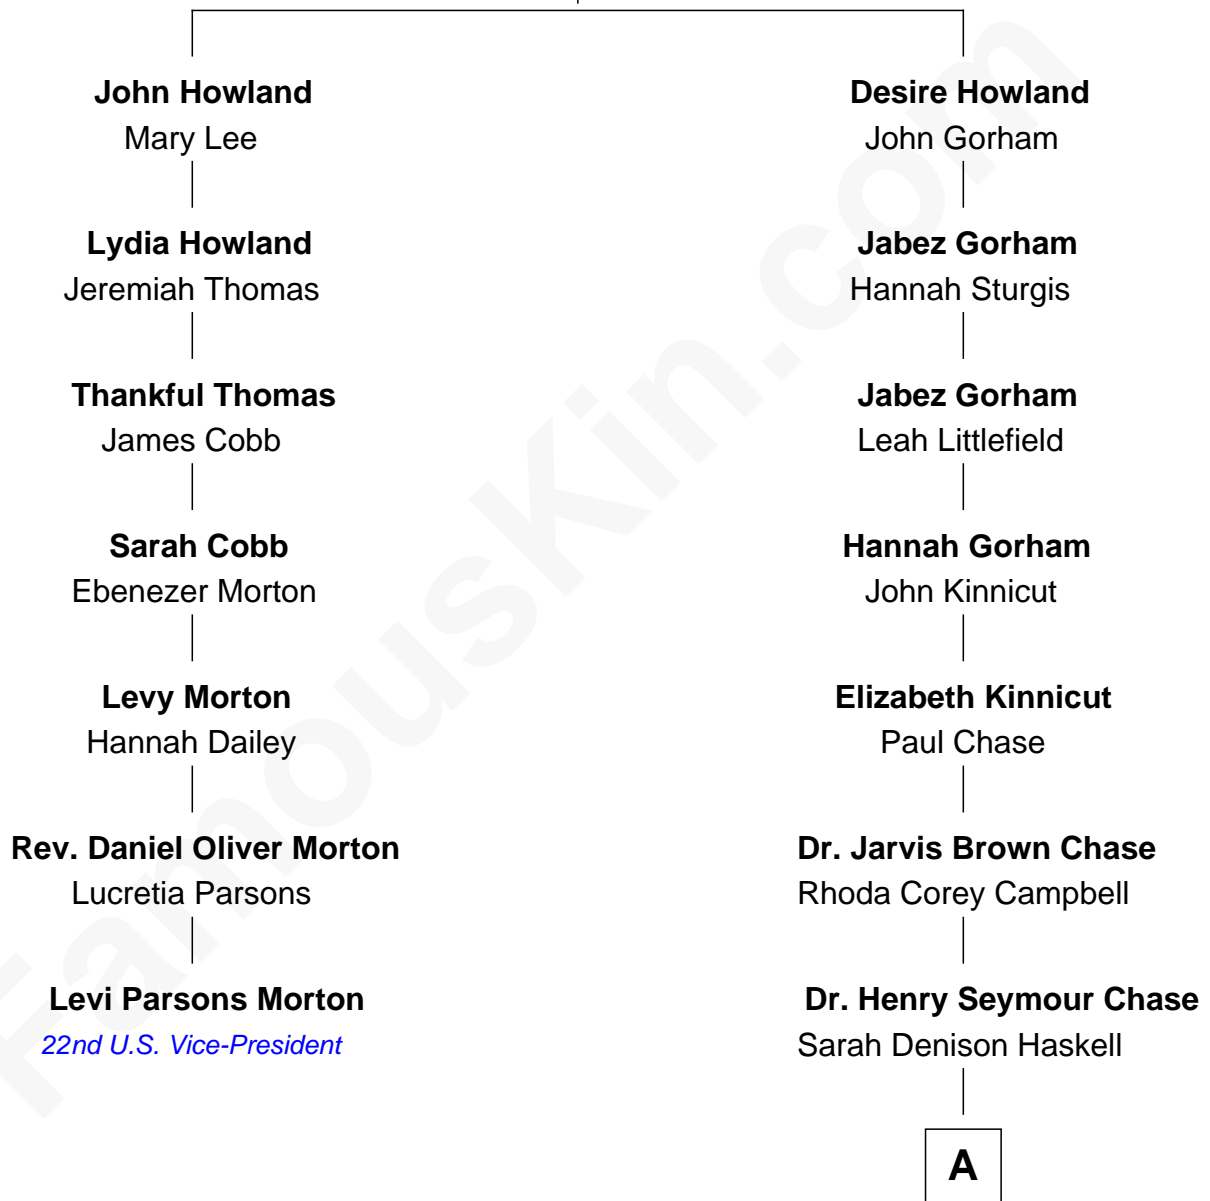

FamousKin.com Relationship Chart of

Levi Parsons Morton

22nd U.S. Vice-President

6th cousin 4 times removed of

Chevy Chase

Comedian, Actor and Writer

John Howland

Elizabeth Tilley

A

Charles Denison Chase

Grace Metcalfe

Edward Leigh Chase

Mabel Penrose Tinsley

Edward Tinsley Chase

Cathalene Parker Browning

Chevy Chase