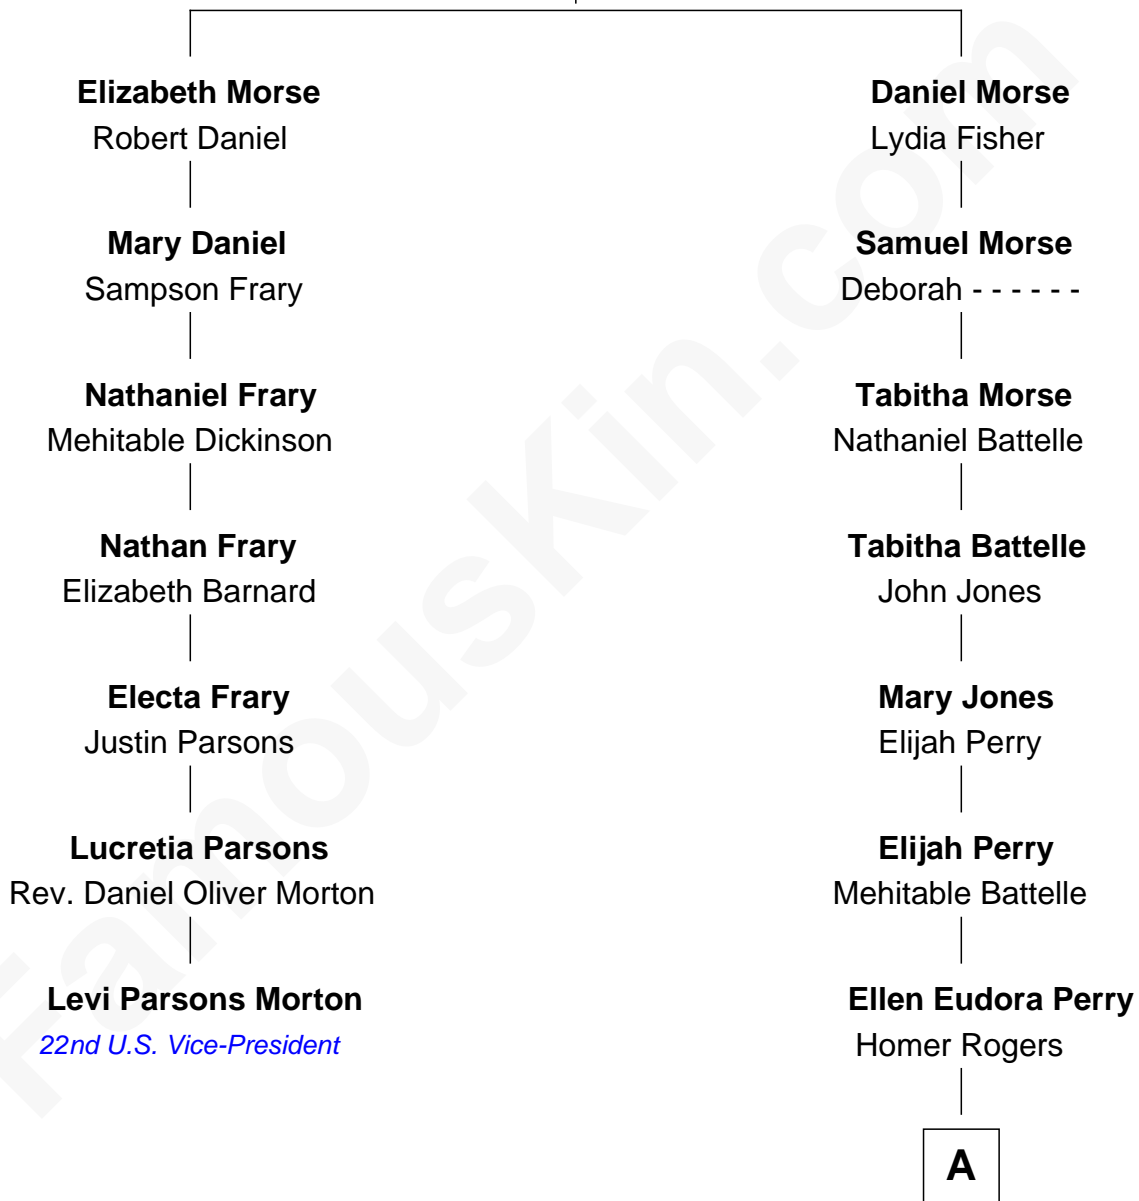

FamousKin.com Relationship Chart of

Levi Parsons Morton

22nd U.S. Vice-President

6th cousin 4 times removed of

Seth MacFarlane

Actor, Animator, Writer and Producer

Samuel Morse
Elizabeth Jasper

A

—
Louis Rogers
Edith Emma Allen

—
Berta Rogers
Arthur W. Sager

—
Ann Perry Sager
Ronald Milton MacFarlane

—
Seth MacFarlane
Actor, Animator, Writer and Producer