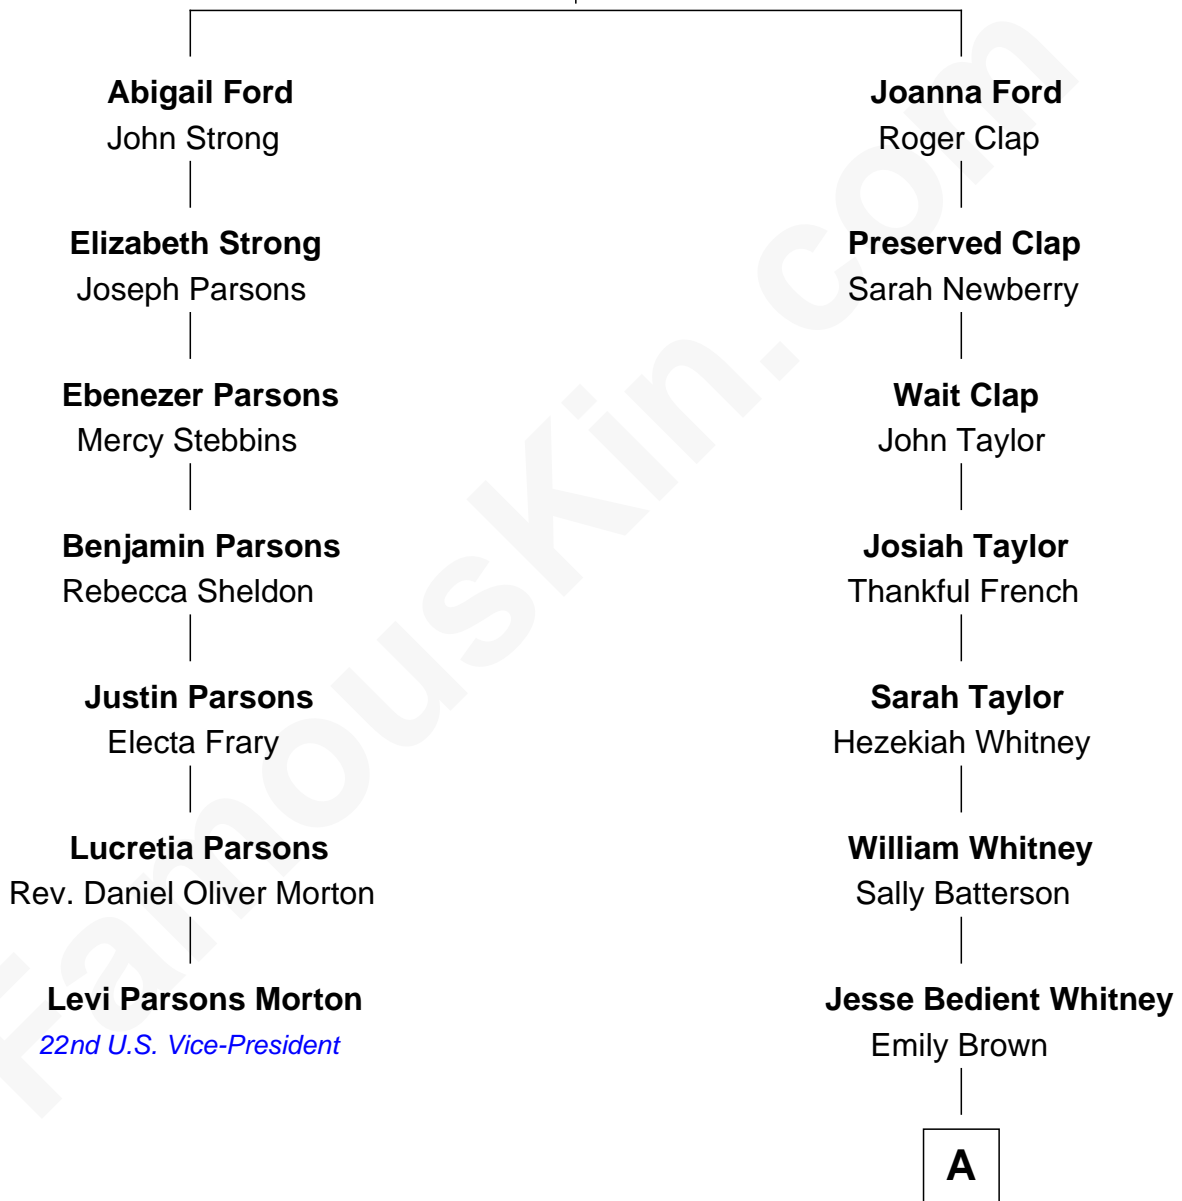

FamousKin.com Relationship Chart of

Levi Parsons Morton

22nd U.S. Vice-President

6th cousin 5 times removed of

Mike Huckabee

44th Governor of Arkansas

Thomas Ford
Elizabeth Charde

A

|
Scott Massena Whitney

Mary A. Bell

|
Charles O. Whitney

Sarah R. Sickler

|
Eva Lorena Whitney

William Thomas Elder

|
Mae Elder

Dorsey Wiles Huckabee