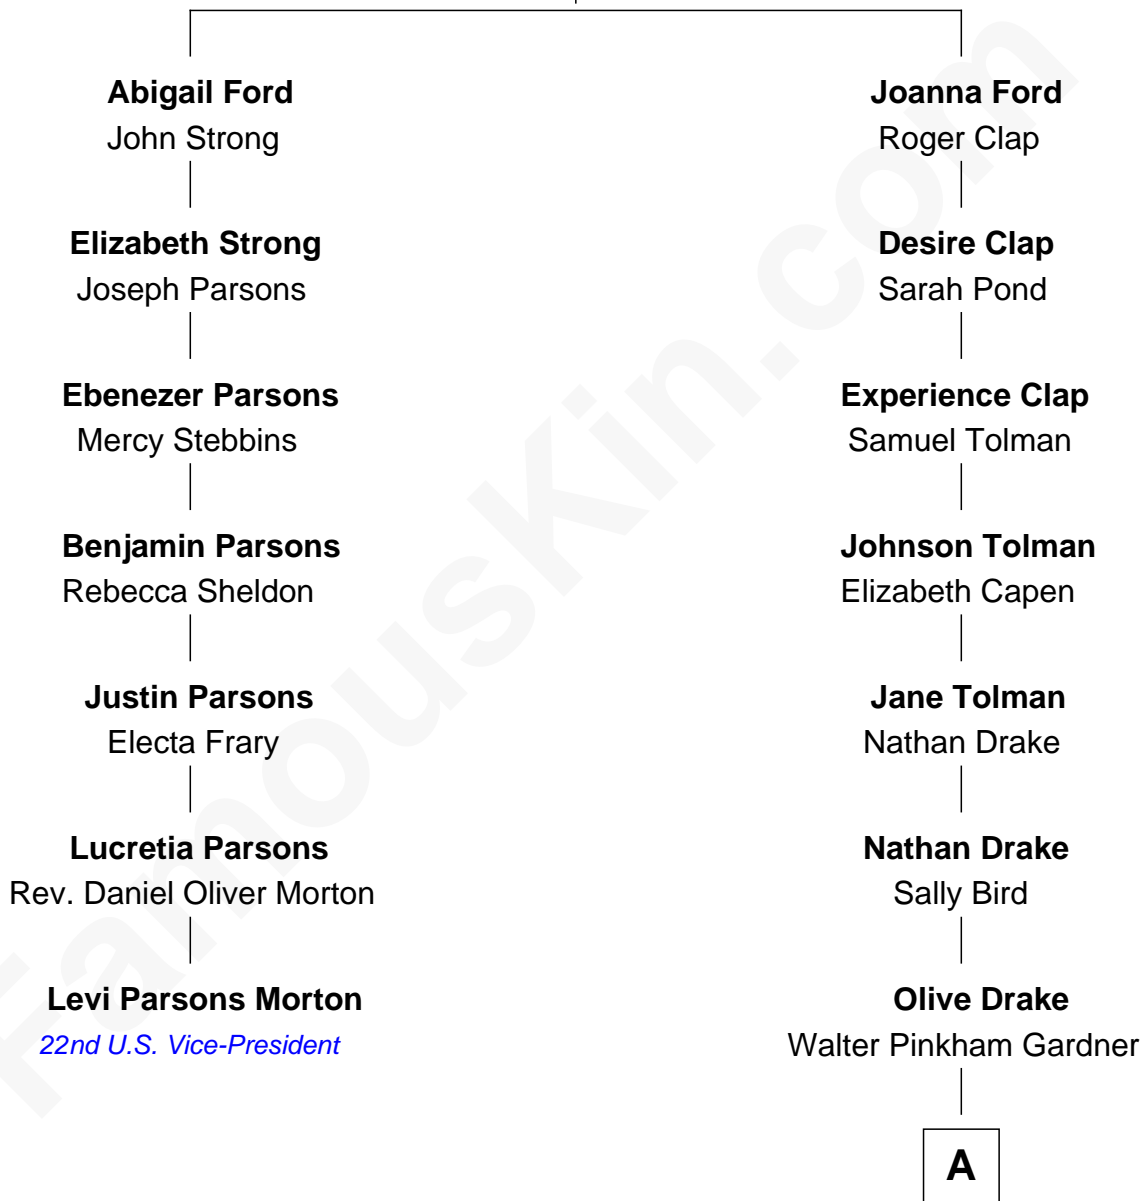

# FamousKin.com Relationship Chart of

**Levi Parsons Morton**

*22nd U.S. Vice-President*

6th cousin 2 times removed of

**Erle Stanley Gardner**

*Author of the Perry Mason series*

**Thomas Ford**  
Elizabeth Charde

A

Charles Walter Gardner

Grace Adelma Waugh

Erle Stanley Gardner

*Author of Perry Mason*

FamousKin.com