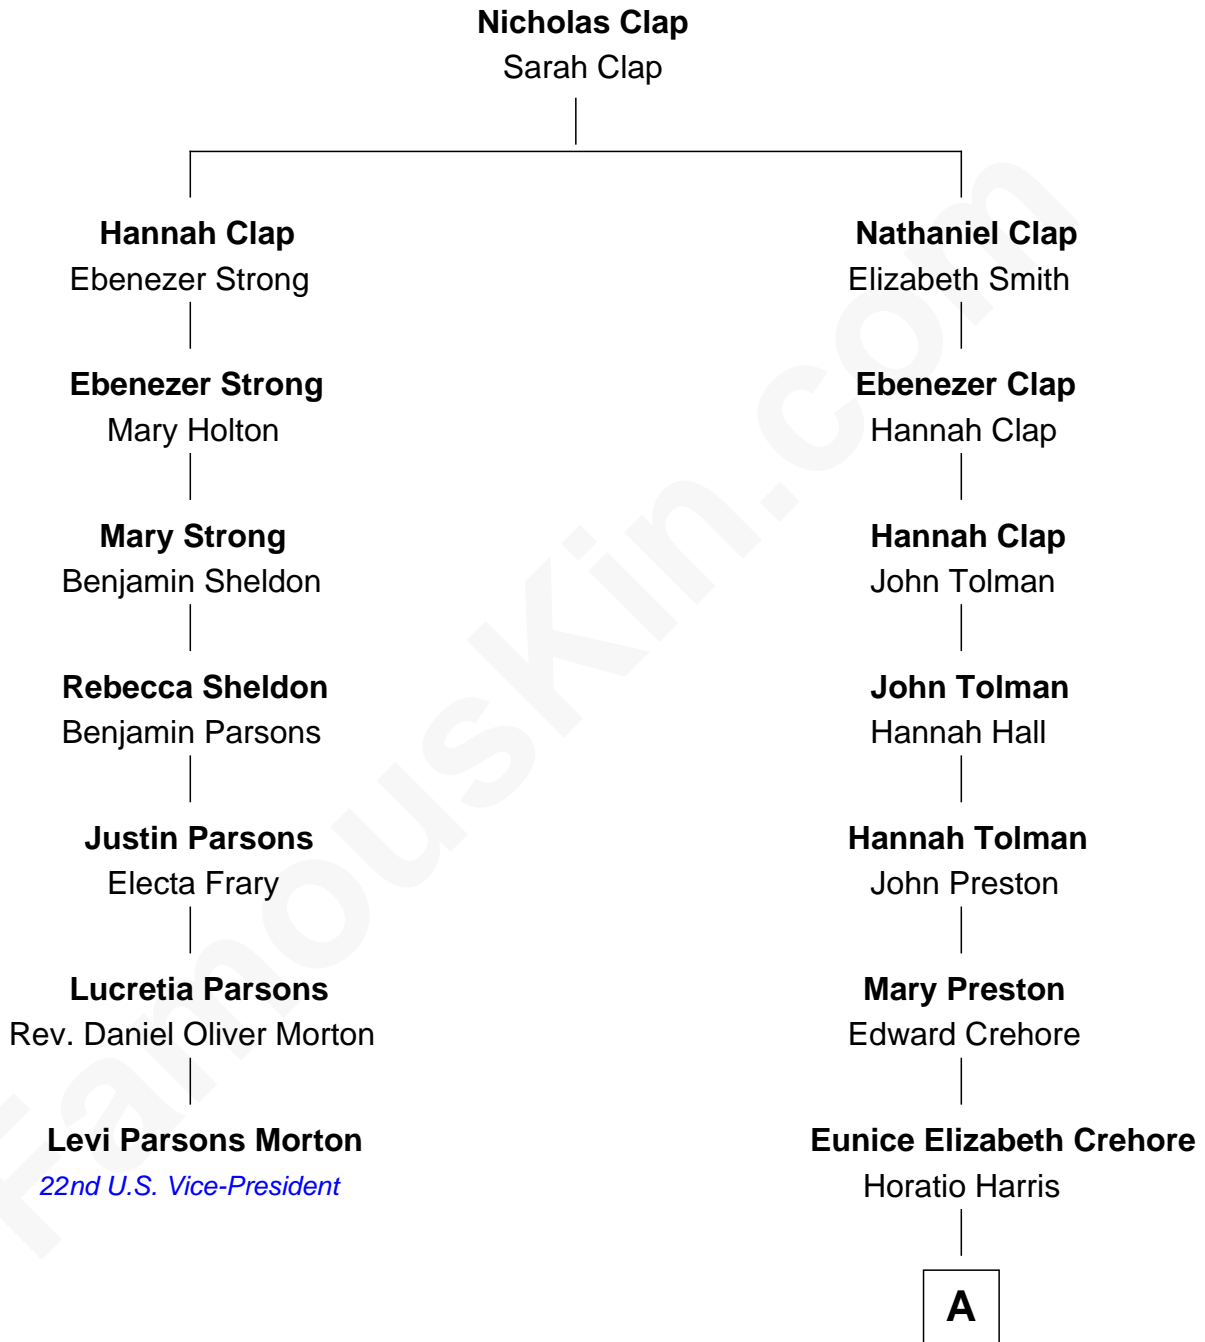

**FamousKin.com**  
**Relationship Chart of**  
**Levi Parsons Morton**  
*22nd U.S. Vice-President*

6th cousin 3 times removed of  
**George Kennedy**  
*Movie Actor*

**A**

**Georgia Anna Harris**  
Dr. Frederick William Kennedy

**George Harris Kennedy**  
Helen Kieselbach

**George Kennedy**  
*Movie Actor*

FamousKin.com