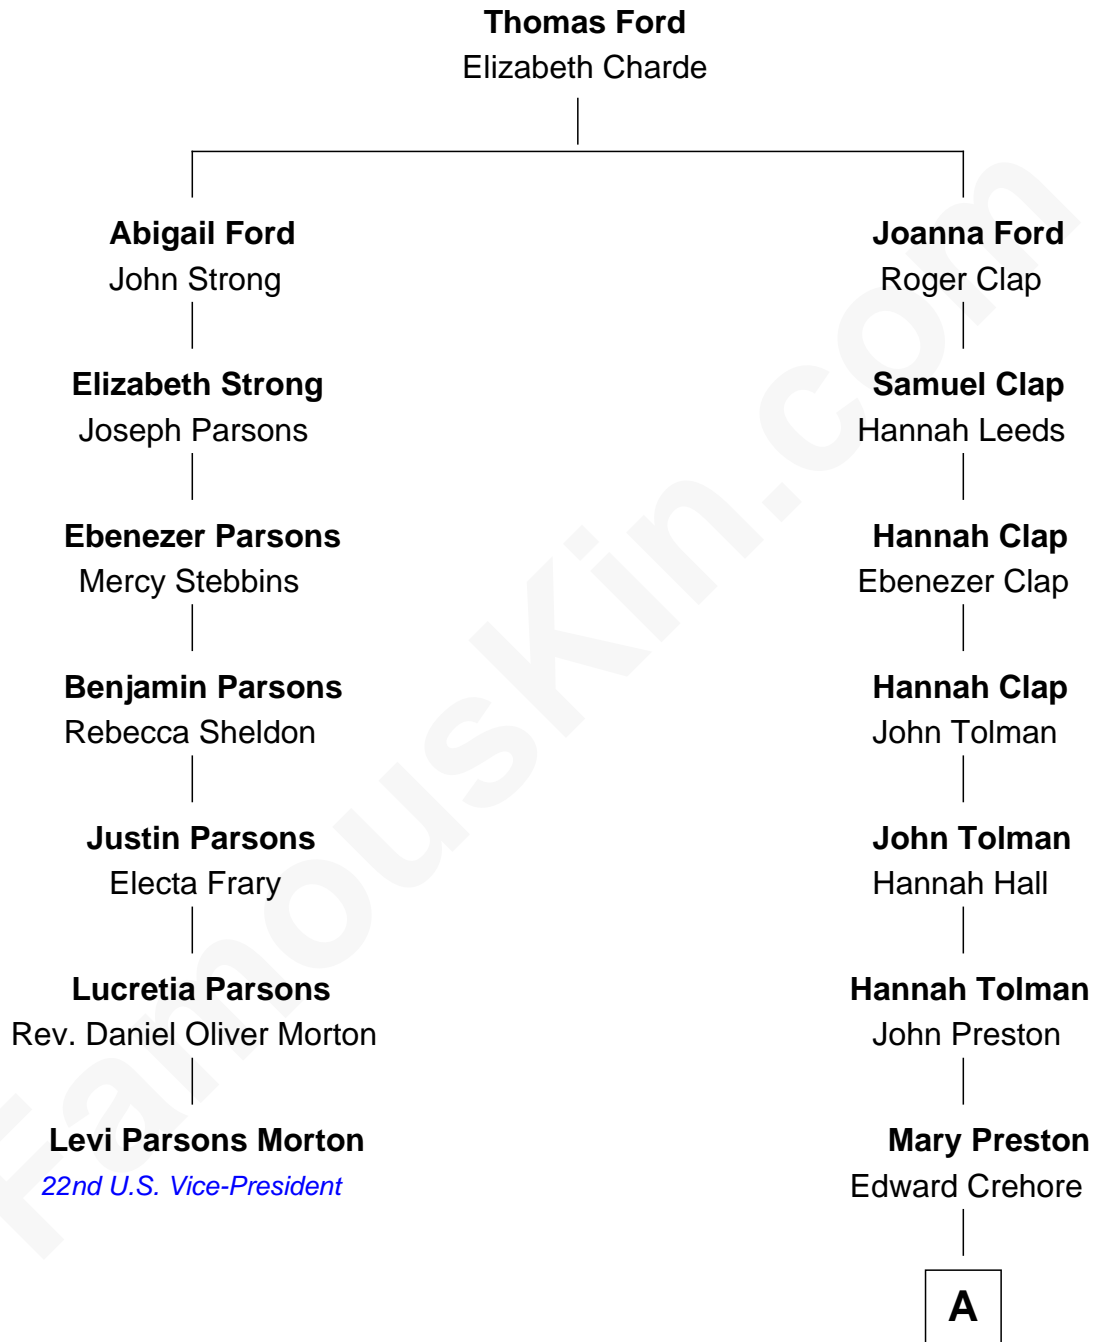

FamousKin.com
Relationship Chart of
Levi Parsons Morton
22nd U.S. Vice-President

6th cousin 4 times removed of
George Kennedy
Movie Actor

A

Eunice Elizabeth Crehore

Horatio Harris

Georgia Anna Harris

Dr. Frederick William Kennedy