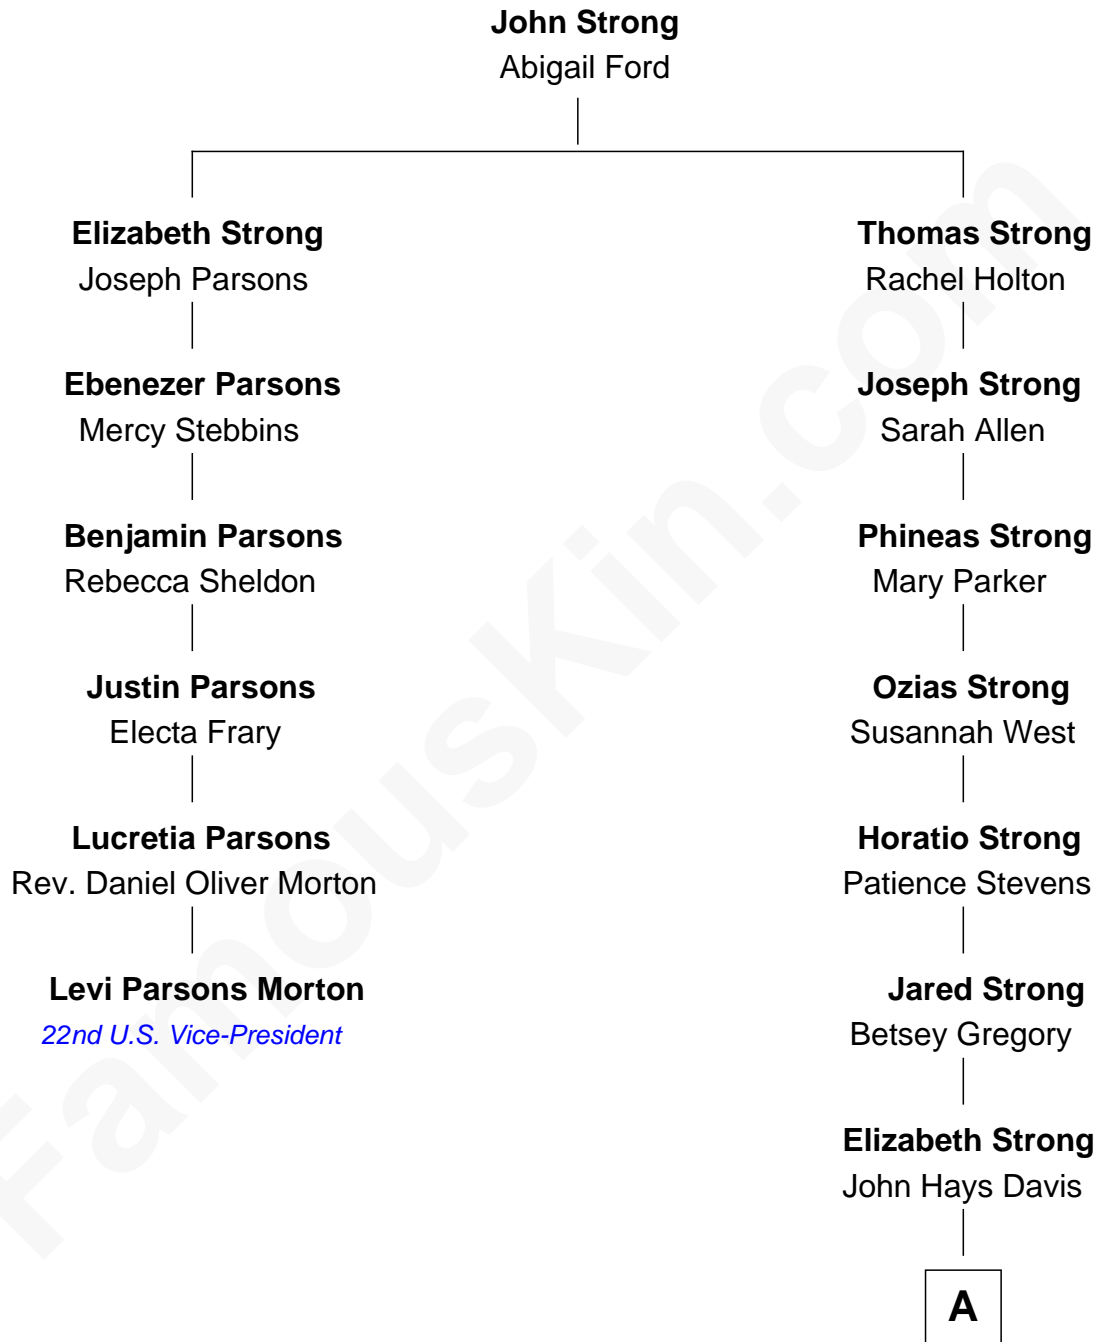

FamousKin.com
Relationship Chart of
Levi Parsons Morton
22nd U.S. Vice-President

5th cousin 5 times removed of

Sarah Caldwell

1st Female Conductor of the Metropolitan Opera

A

—
Martha J. Davis

Edwin Caldwell