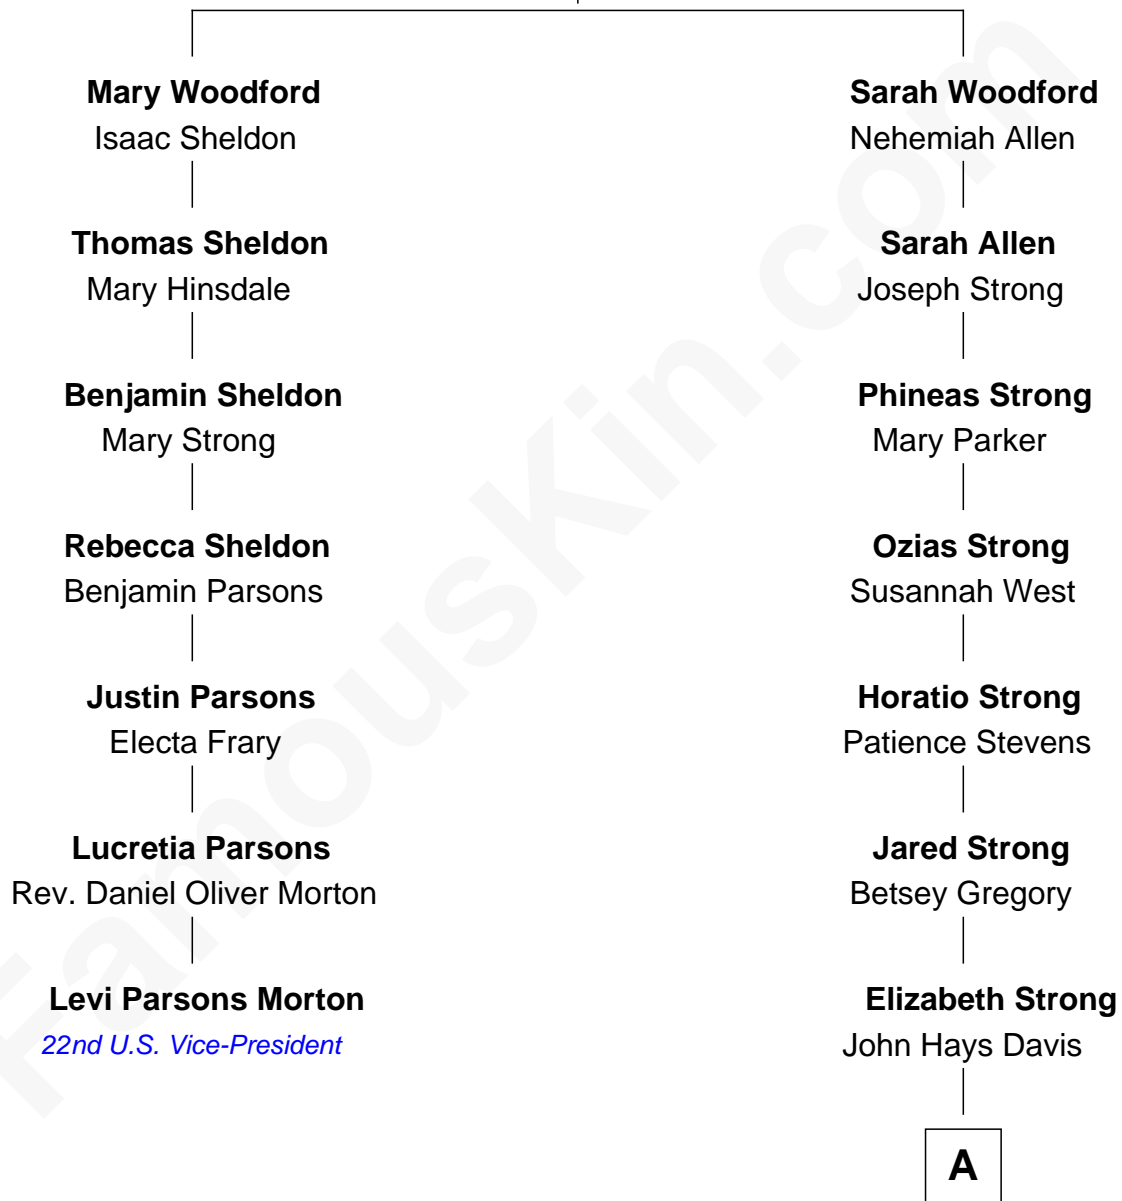

FamousKin.com Relationship Chart of

Levi Parsons Morton

22nd U.S. Vice-President

6th cousin 4 times removed of

Sarah Caldwell

1st Female Conductor of the Metropolitan Opera

Thomas Woodford

Mary Blott

A

—
Martha J. Davis

Edwin Caldwell

—
Charles Davis Caldwell

Mary Ann Jones

—
Edwin F. Caldwell

Carrie Margaret Baker

—
Sarah Caldwell

American Opera Conductor

FamousKin.com