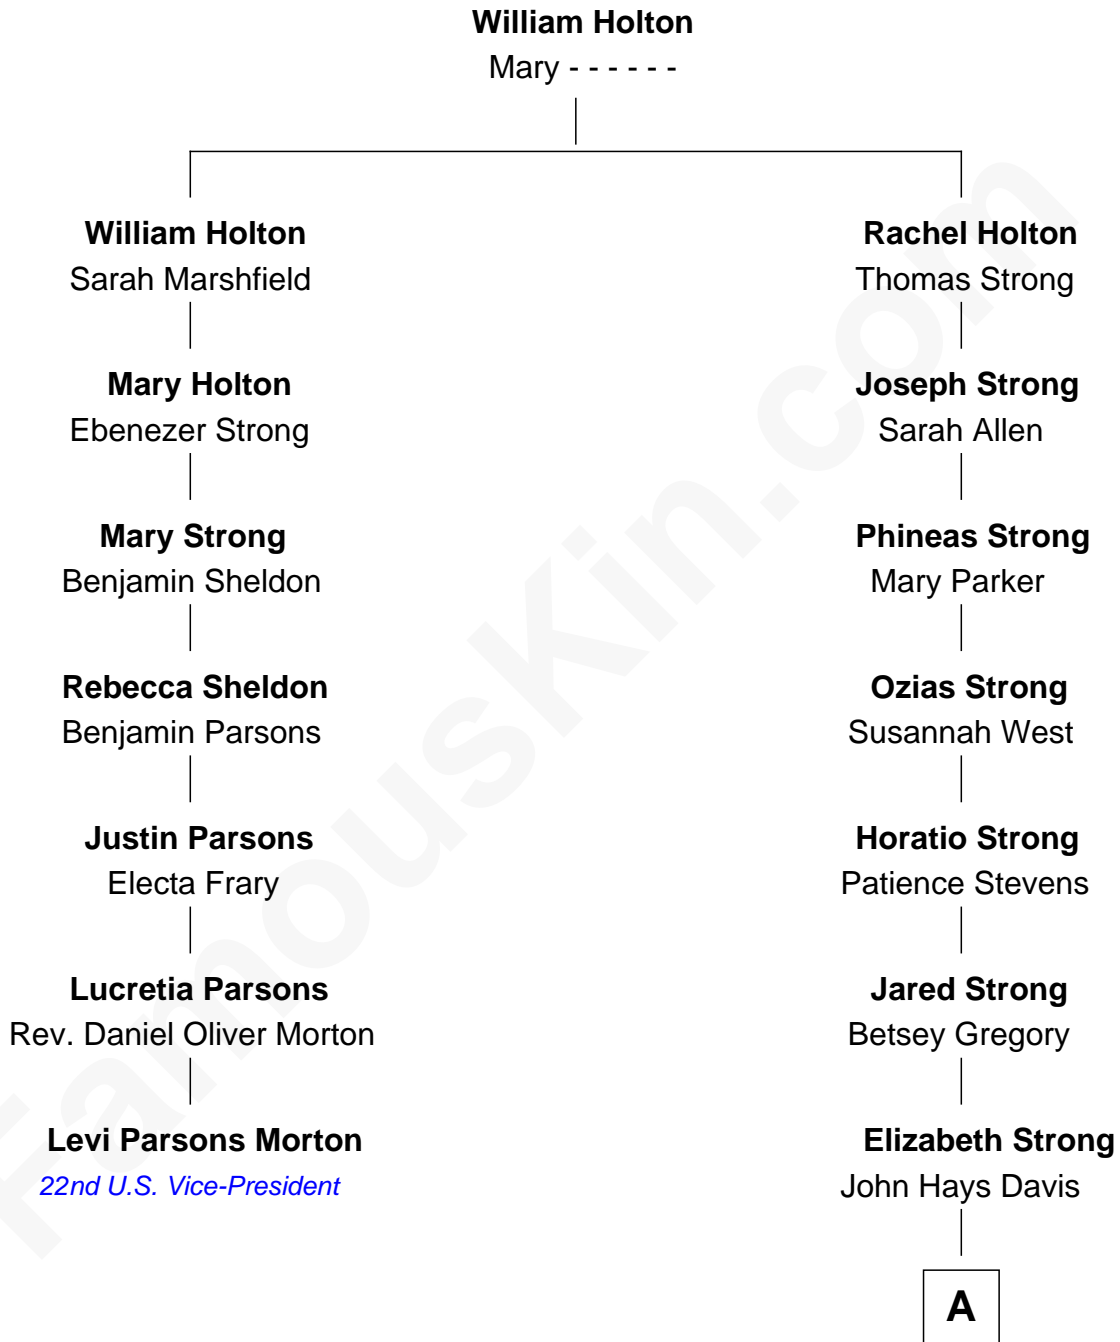

FamousKin.com Relationship Chart of

Levi Parsons Morton

22nd U.S. Vice-President

6th cousin 4 times removed of

Sarah Caldwell

1st Female Conductor of the Metropolitan Opera

A

—
Martha J. Davis