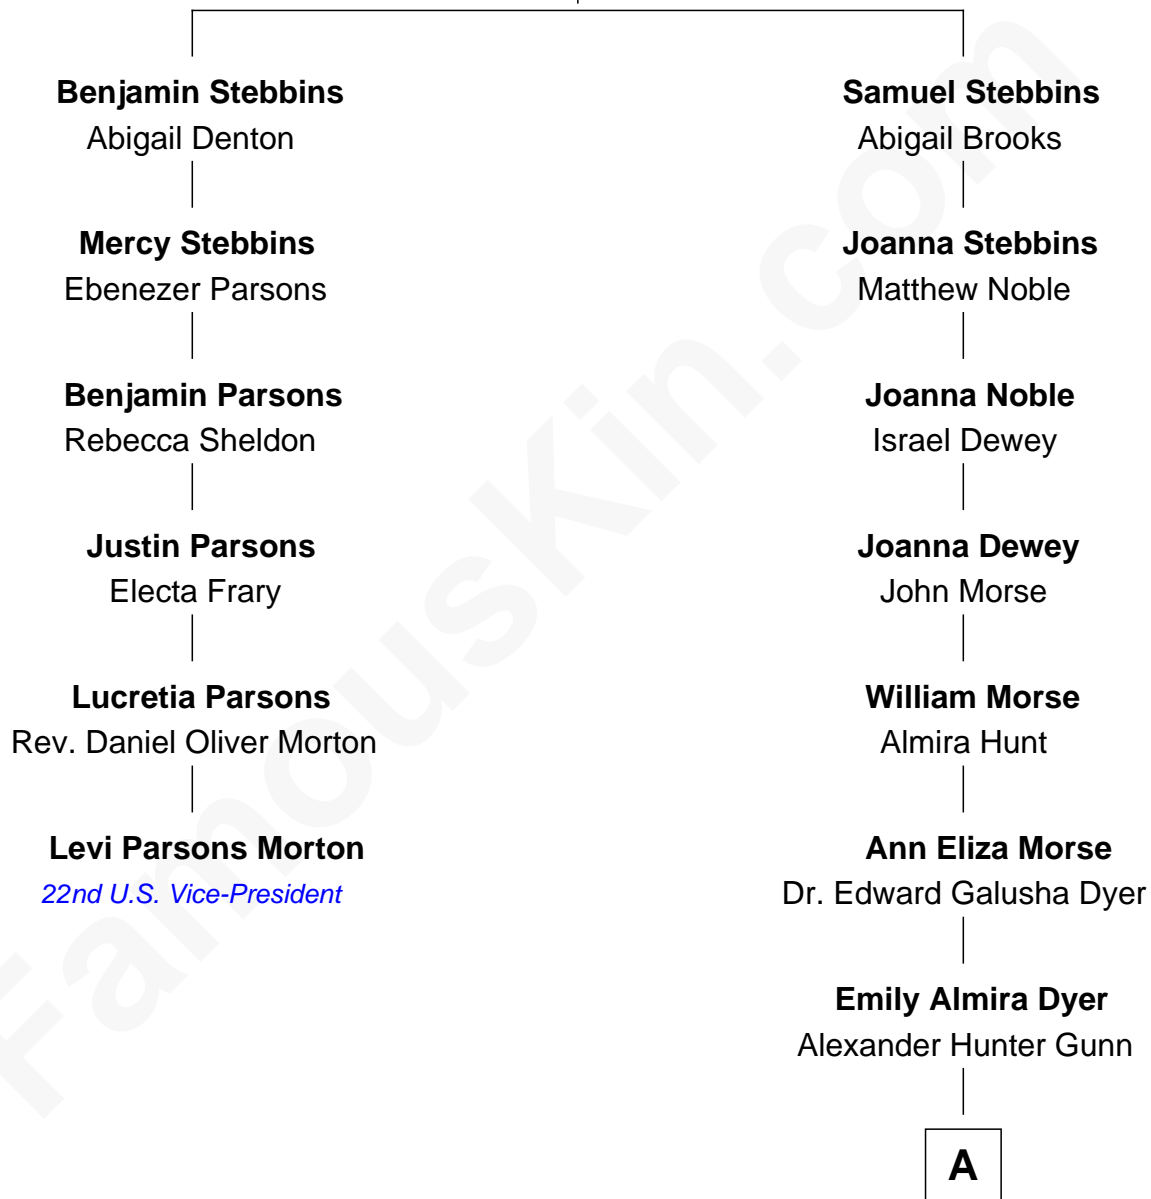

**FamousKin.com**  
**Relationship Chart of**  
**Levi Parsons Morton**  
*22nd U.S. Vice-President*

5th cousin 5 times removed of

**Elisabeth Shue**  
*TV and Movie Actress*

**Thomas Stebbins**  
 Hannah Wright

**A**

—  
**Alexander Hunter Gunn**  
Harriet Grace Brewster Willcox

—  
**Mary Brewster Gunn**  
Adoniram Judson Wells

—  
**Anne Brewster Wells**  
James William Shue

—  
**Elisabeth Shue**  
*TV and Movie Actress*