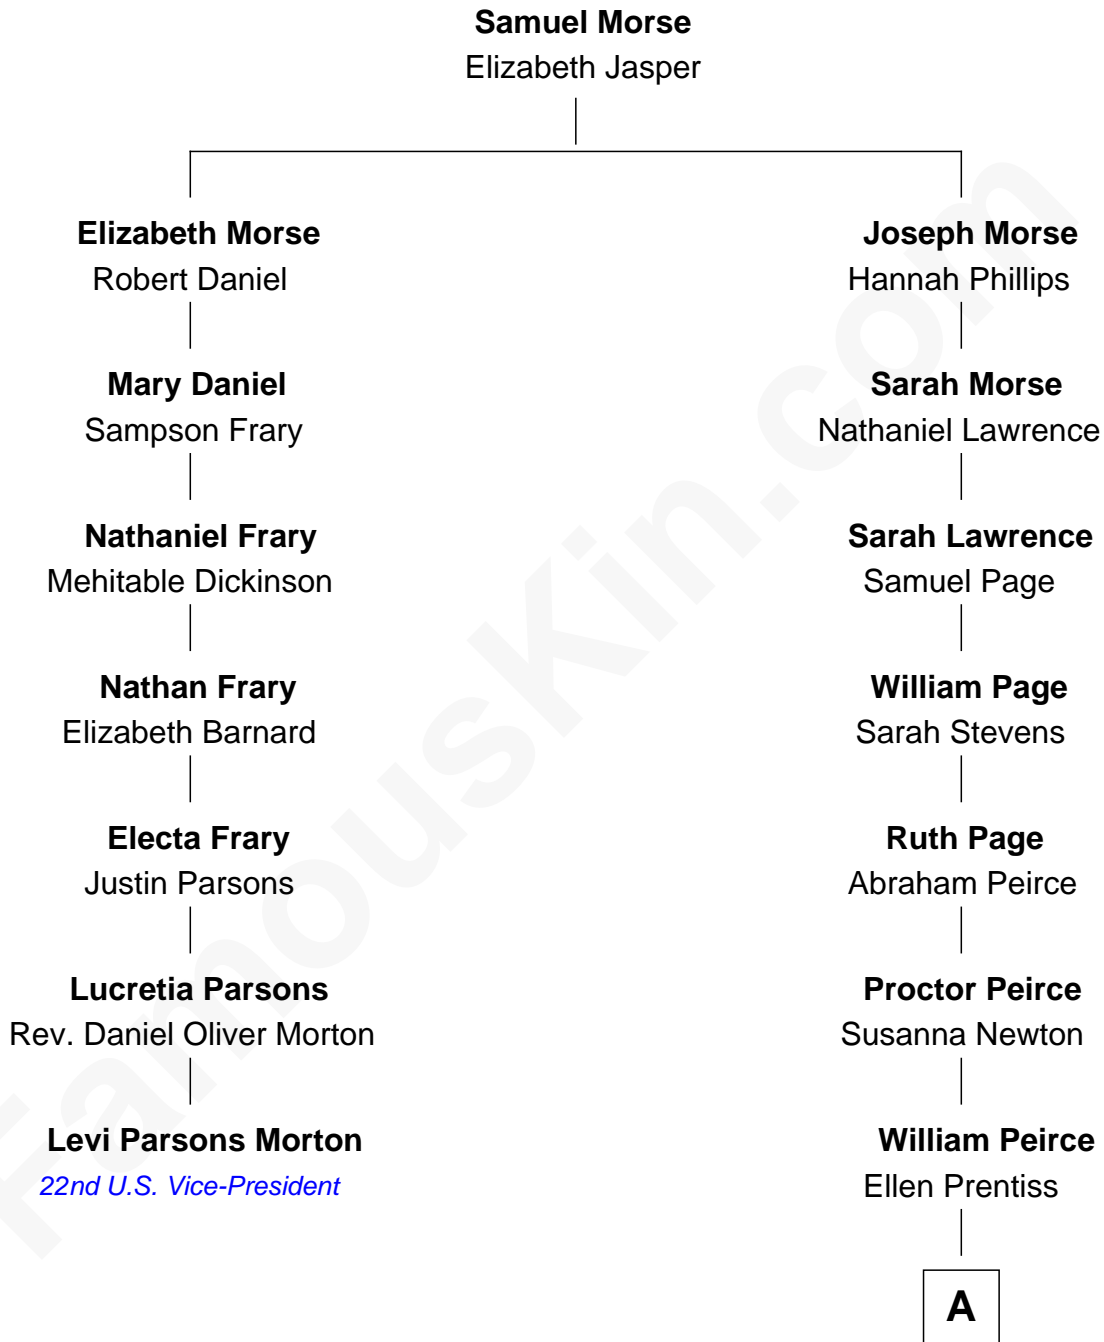

FamousKin.com
Relationship Chart of
Levi Parsons Morton
22nd U.S. Vice-President

6th cousin 4 times removed of

John Lithgow
Stage, TV, and Movie Actor

A

—
Ellen Prentiss Peirce

Washington Lithgow

—
Arthur Washington Lithgow

Ina Berenice Robinson

—
Arthur Washington Lithgow

Sarah Jane Price

—
John Lithgow

Stage, TV, and Movie Actor