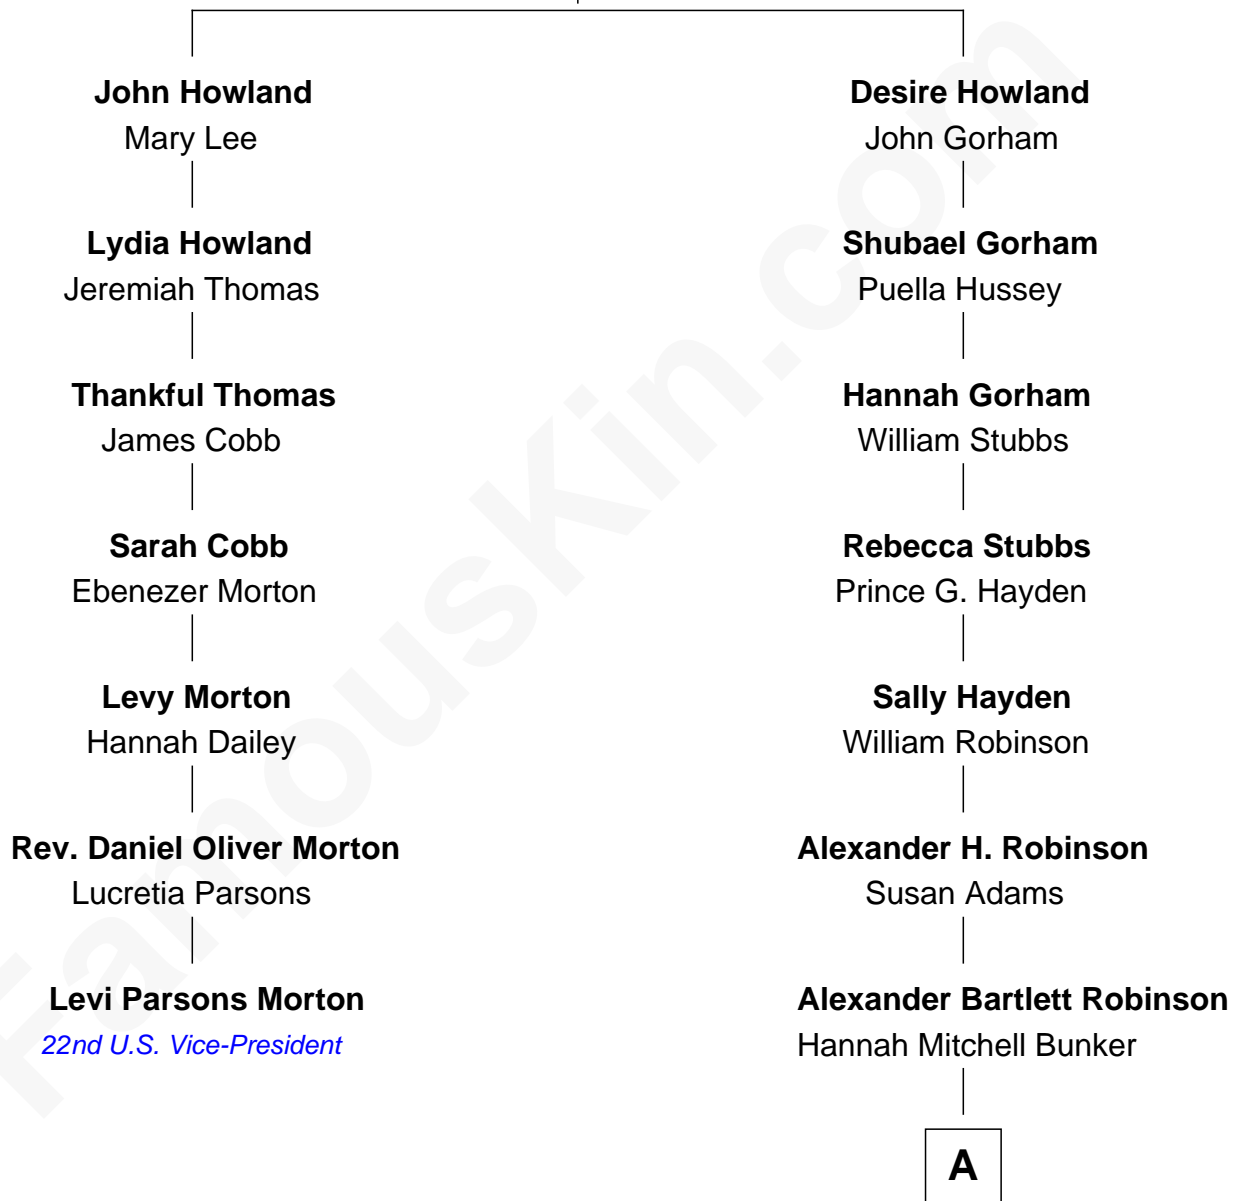

FamousKin.com Relationship Chart of

Levi Parsons Morton

22nd U.S. Vice-President

6th cousin 4 times removed of

John Lithgow

Stage, TV, and Movie Actor

John Howland

Elizabeth Tilley

A

—
Edwin B. Robinson
Melvina Amanda Knowles

—
Ina Berenice Robinson
Arthur Washington Lithgow

—
Arthur Washington Lithgow
Sarah Jane Price

—
John Lithgow
Stage, TV, and Movie Actor