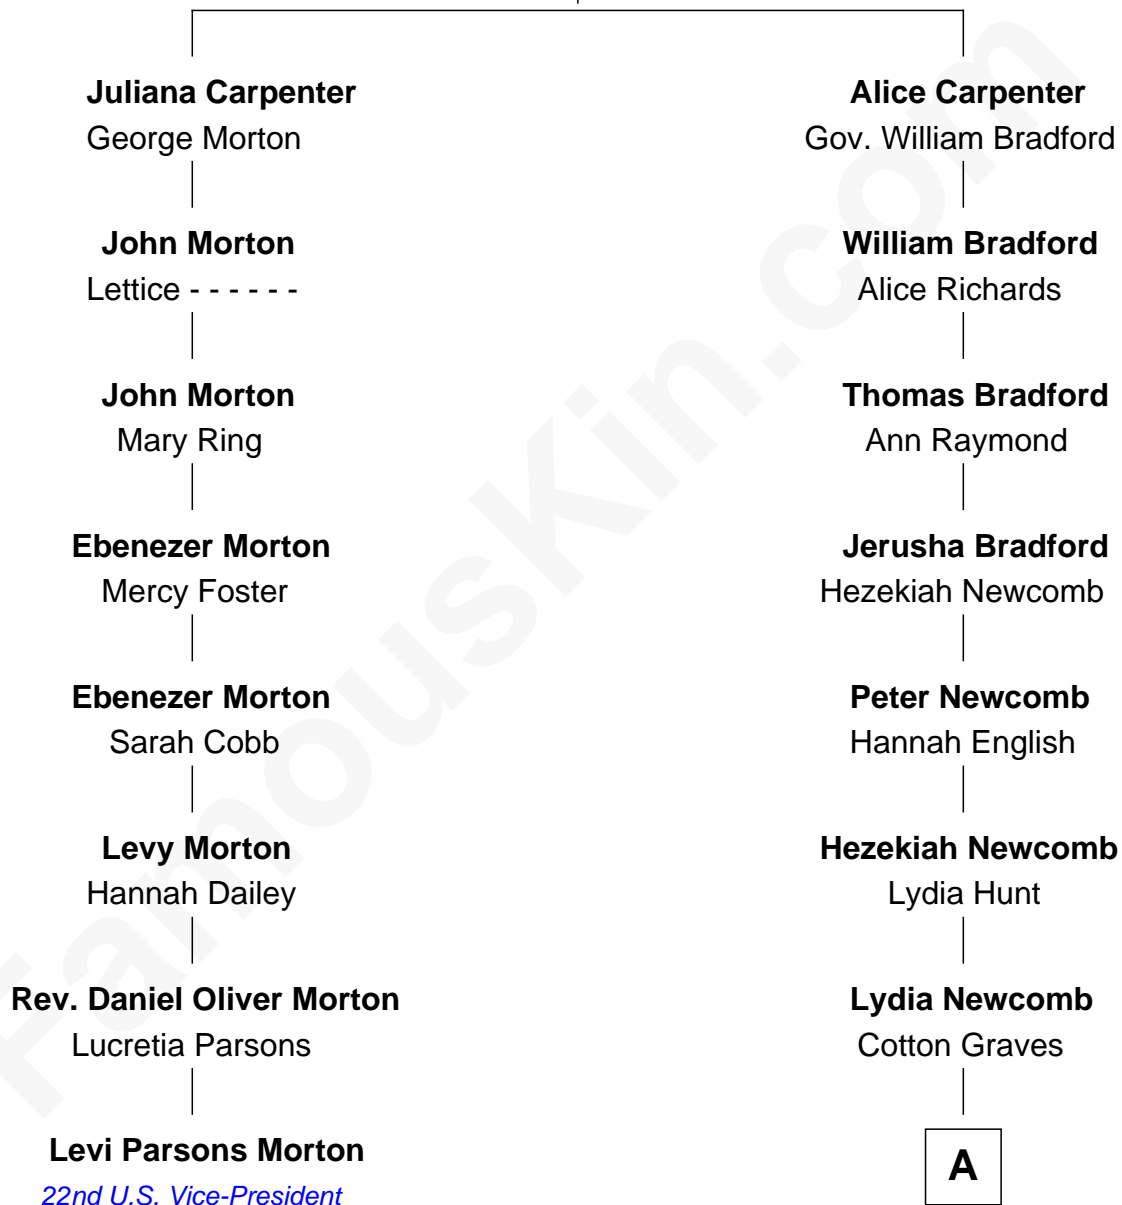

FamousKin.com Relationship Chart of

Levi Parsons Morton

22nd U.S. Vice-President

7th cousin 4 times removed of

John Lithgow

Stage, TV, and Movie Actor

Alexander Carpenter

A

|
Warren Mattoon Graves

Amanda Root

|
Albert Mattoon Graves

Mary E. Bronson

|
Eva Bronson Graves

Rev. Orlo Josiah Price

|
Sarah Jane Price

Arthur Washington Lithgow